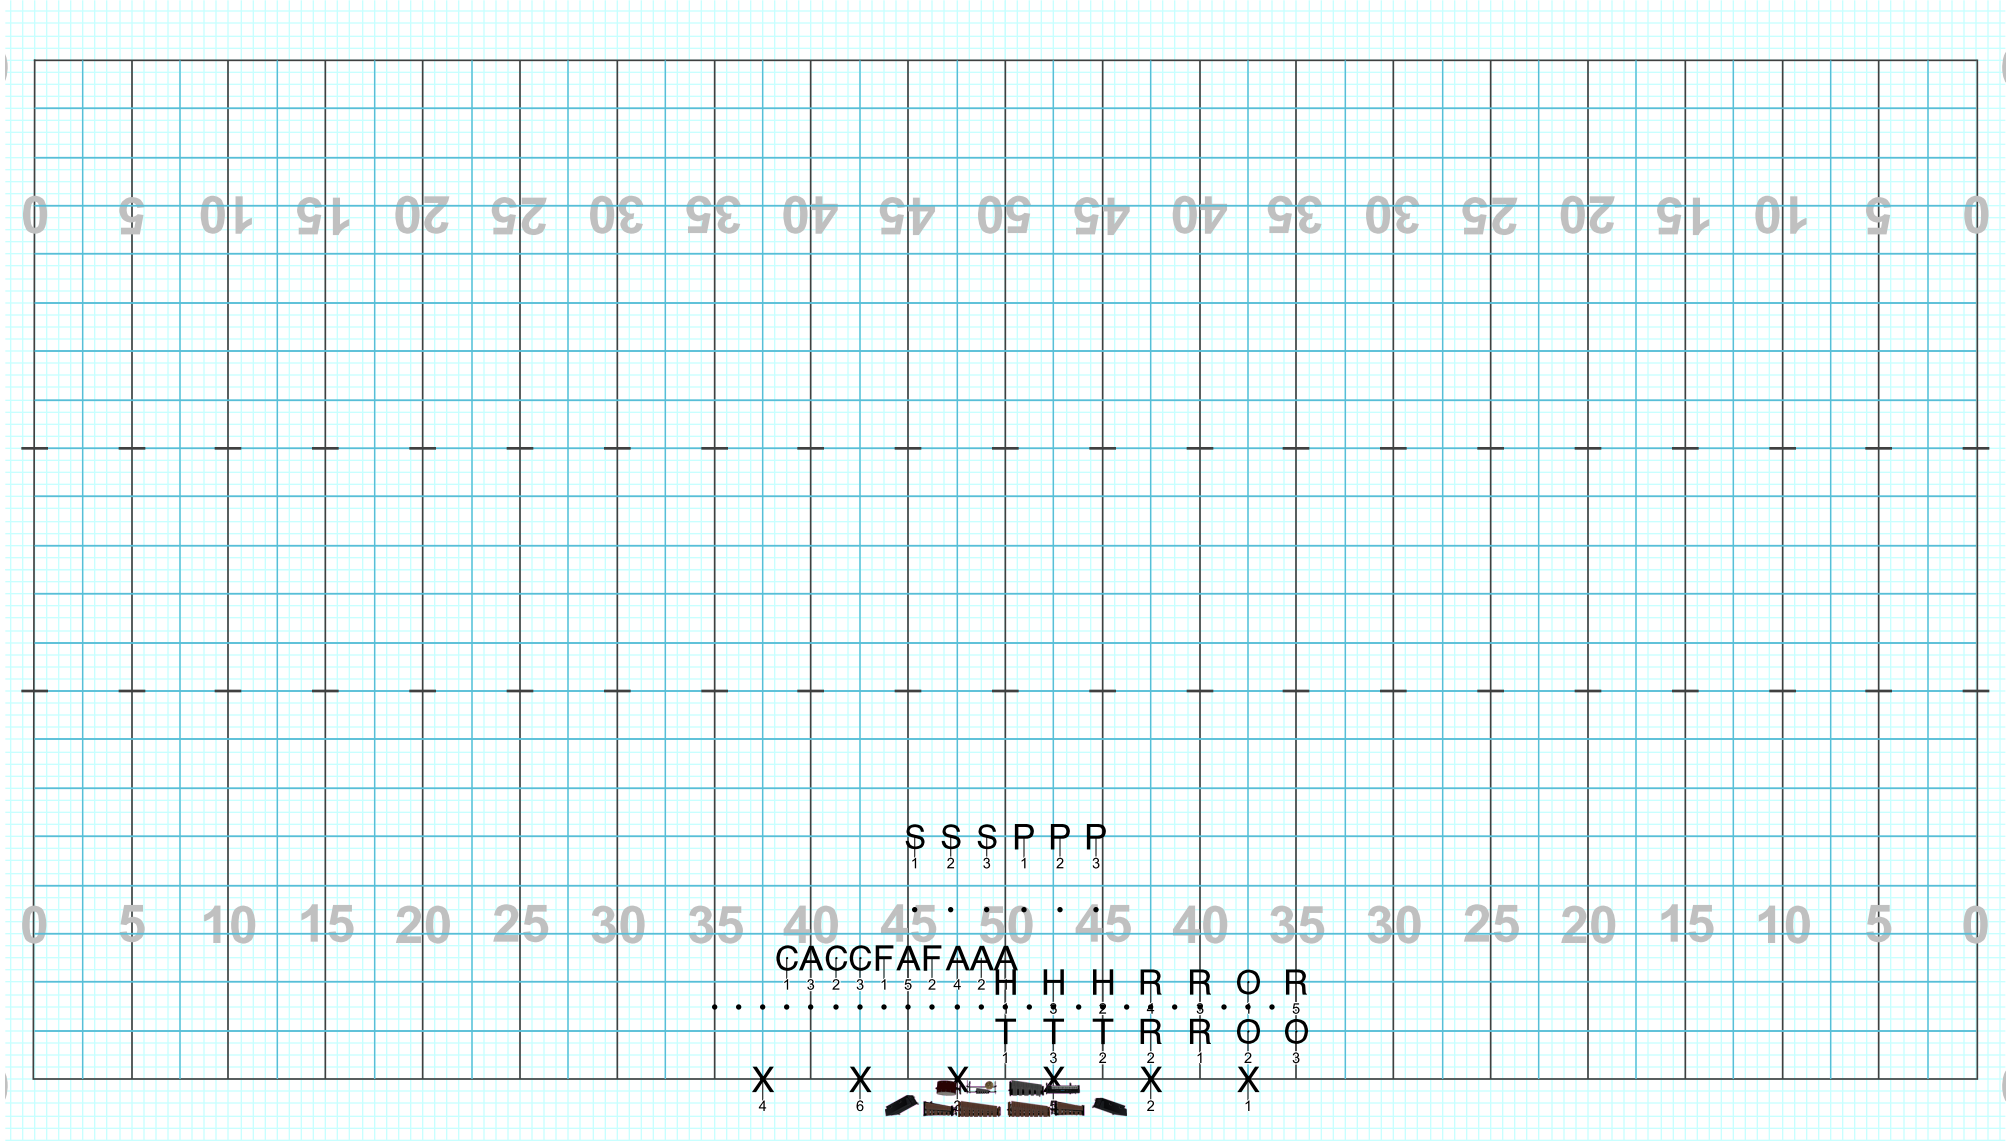

# Benbrook

Licensed to: Matt Garrett  
Created on Pyware 3D.

Director Viewpoint

Set #37 Counts: 8 Measures: 3-4

# Benbrook

Licensed to: Matt Garrett  
Created on Pyware 3D.

Director Viewpoint

Set #38 Counts: 16 Measures: 5-8

WW's HOLD