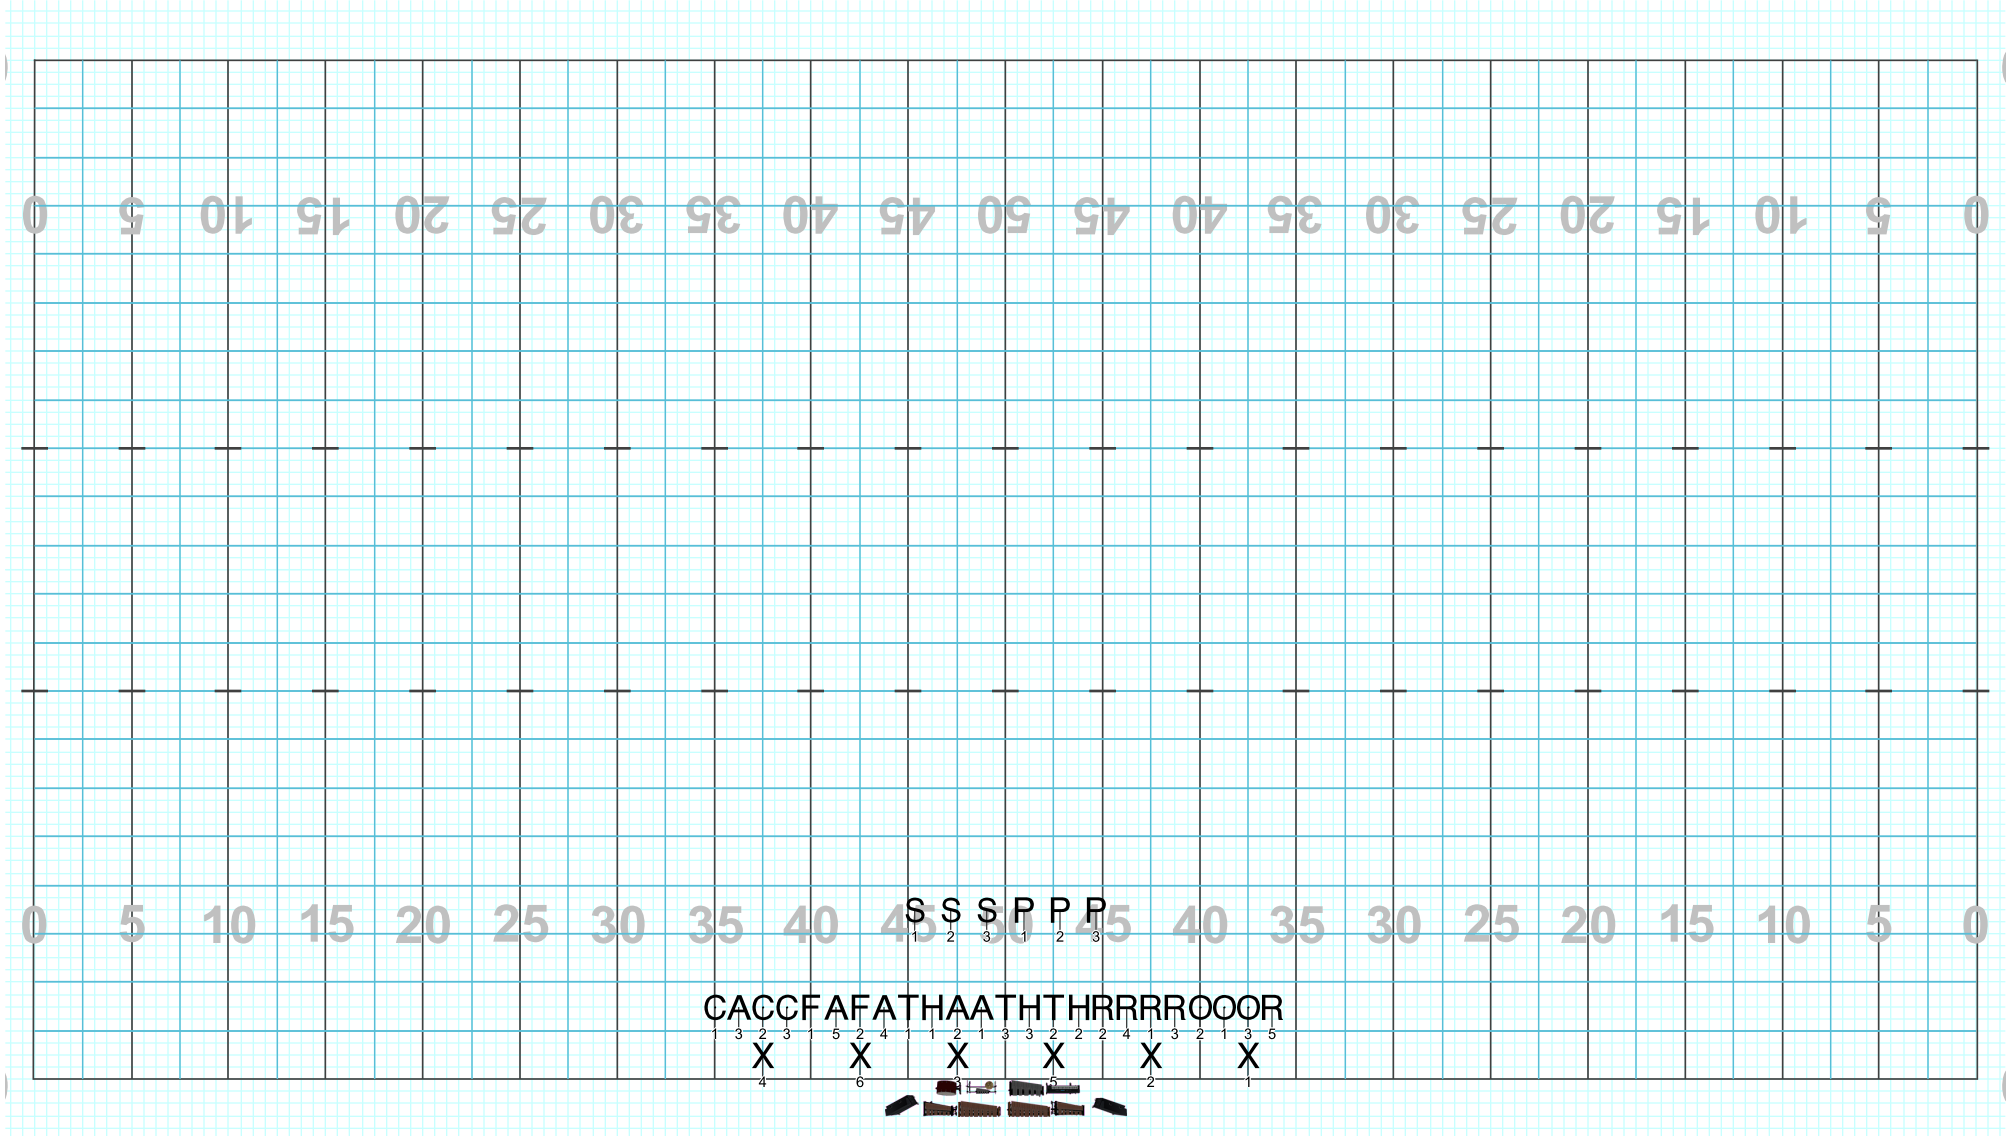

# Benbrook

Licensed to: Matt Garrett  
Created on Pyware 3D.

Set #35 Counts: 0 Measures: Benbrook 2021 Mvt 2

Director Viewpoint

# Benbrook

Licensed to: Matt Garrett  
Created on Pyware 3D.

Director Viewpoint

Set #37 Counts: 8 Measures: 3-4

# Benbrook

Licensed to: Matt Garrett  
Created on Pyware 3D.

Director Viewpoint

Set #38 Counts: 16 Measures: 5-8

WW's HOLD