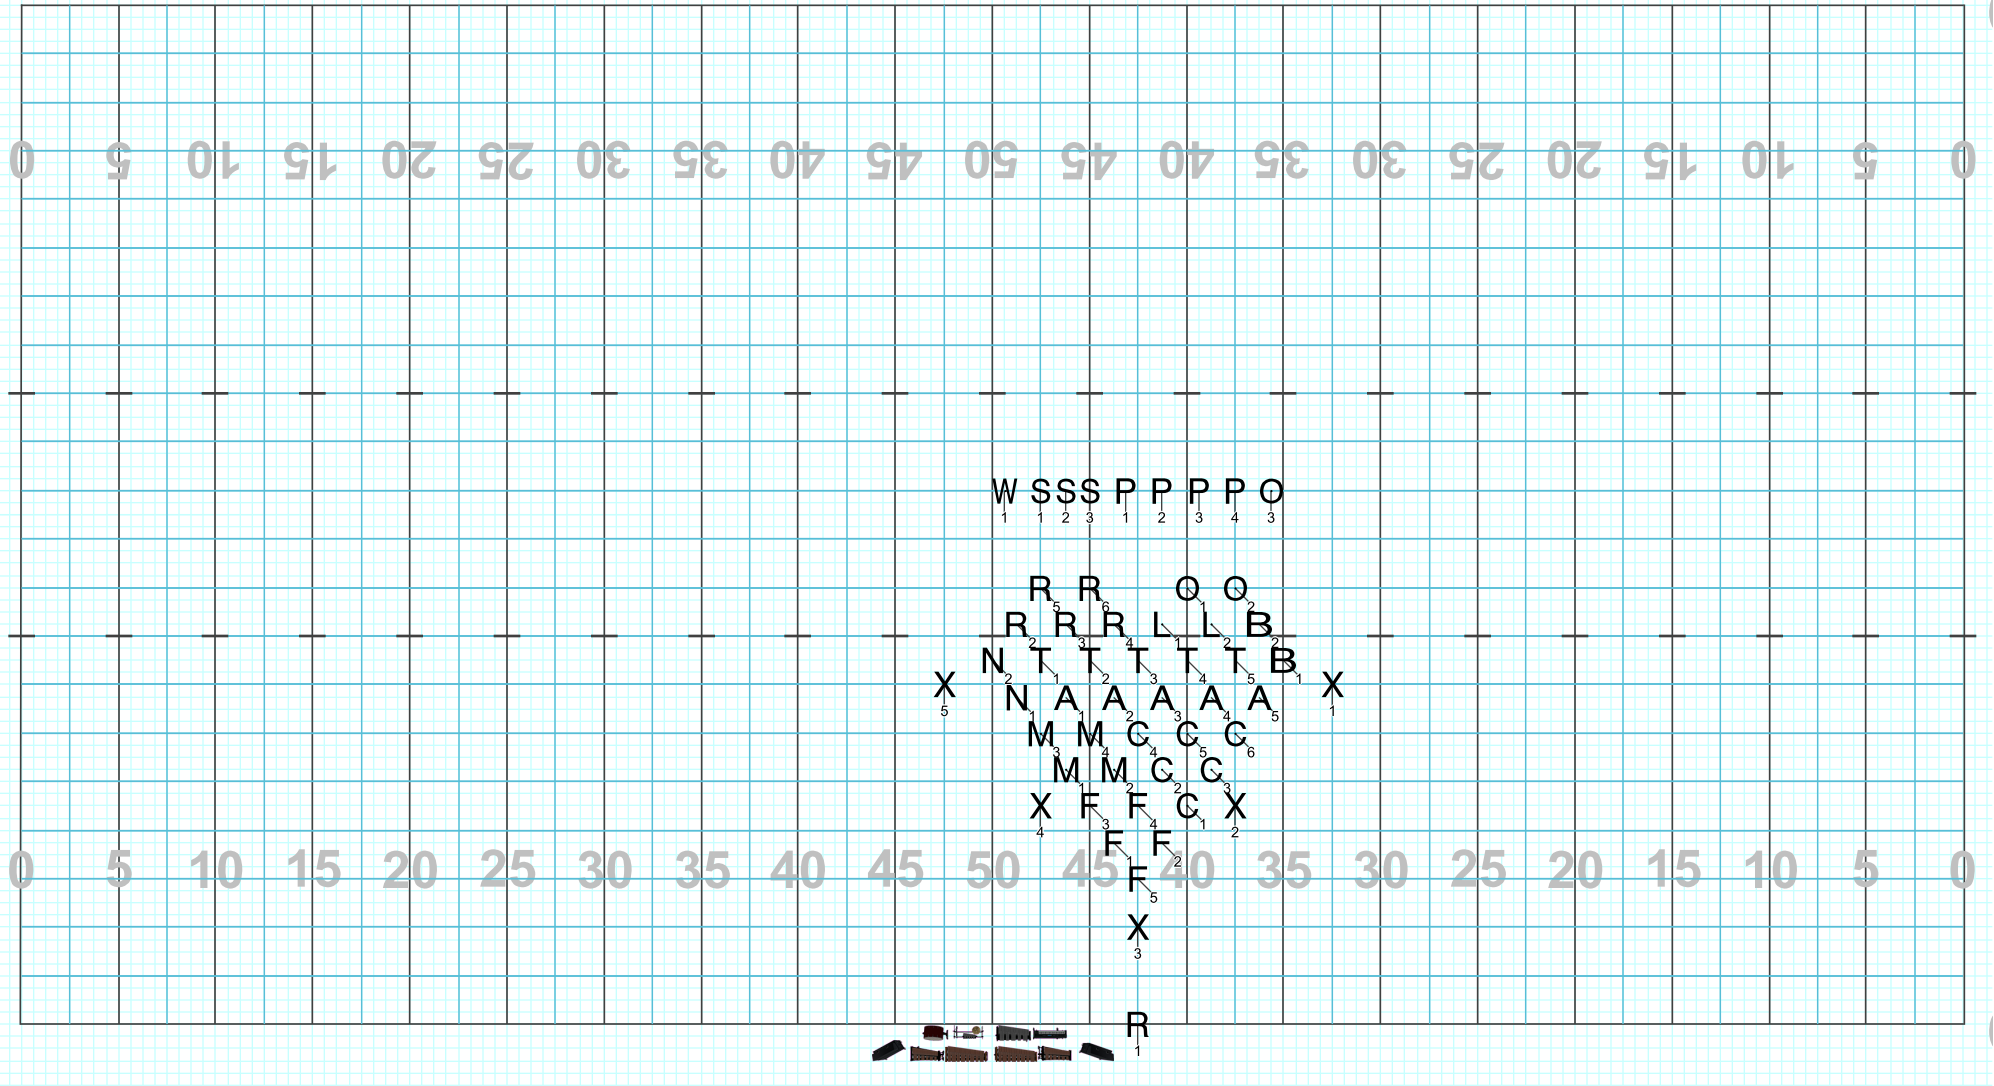

Benbrook 2022 Mvt 1

Licensed to: Matt Garrett
Created on Pyware 3D.

Director Viewpoint

Set #1 Counts: 0 Measures: Benbrook HS 2022

Benbrook 2022 Mvt 1

Licensed to: Matt Garrett
Created on Pyware 3D.

Director Viewpoint

Director Viewpoint

Set #16 Counts: 9 Measures: 35-43