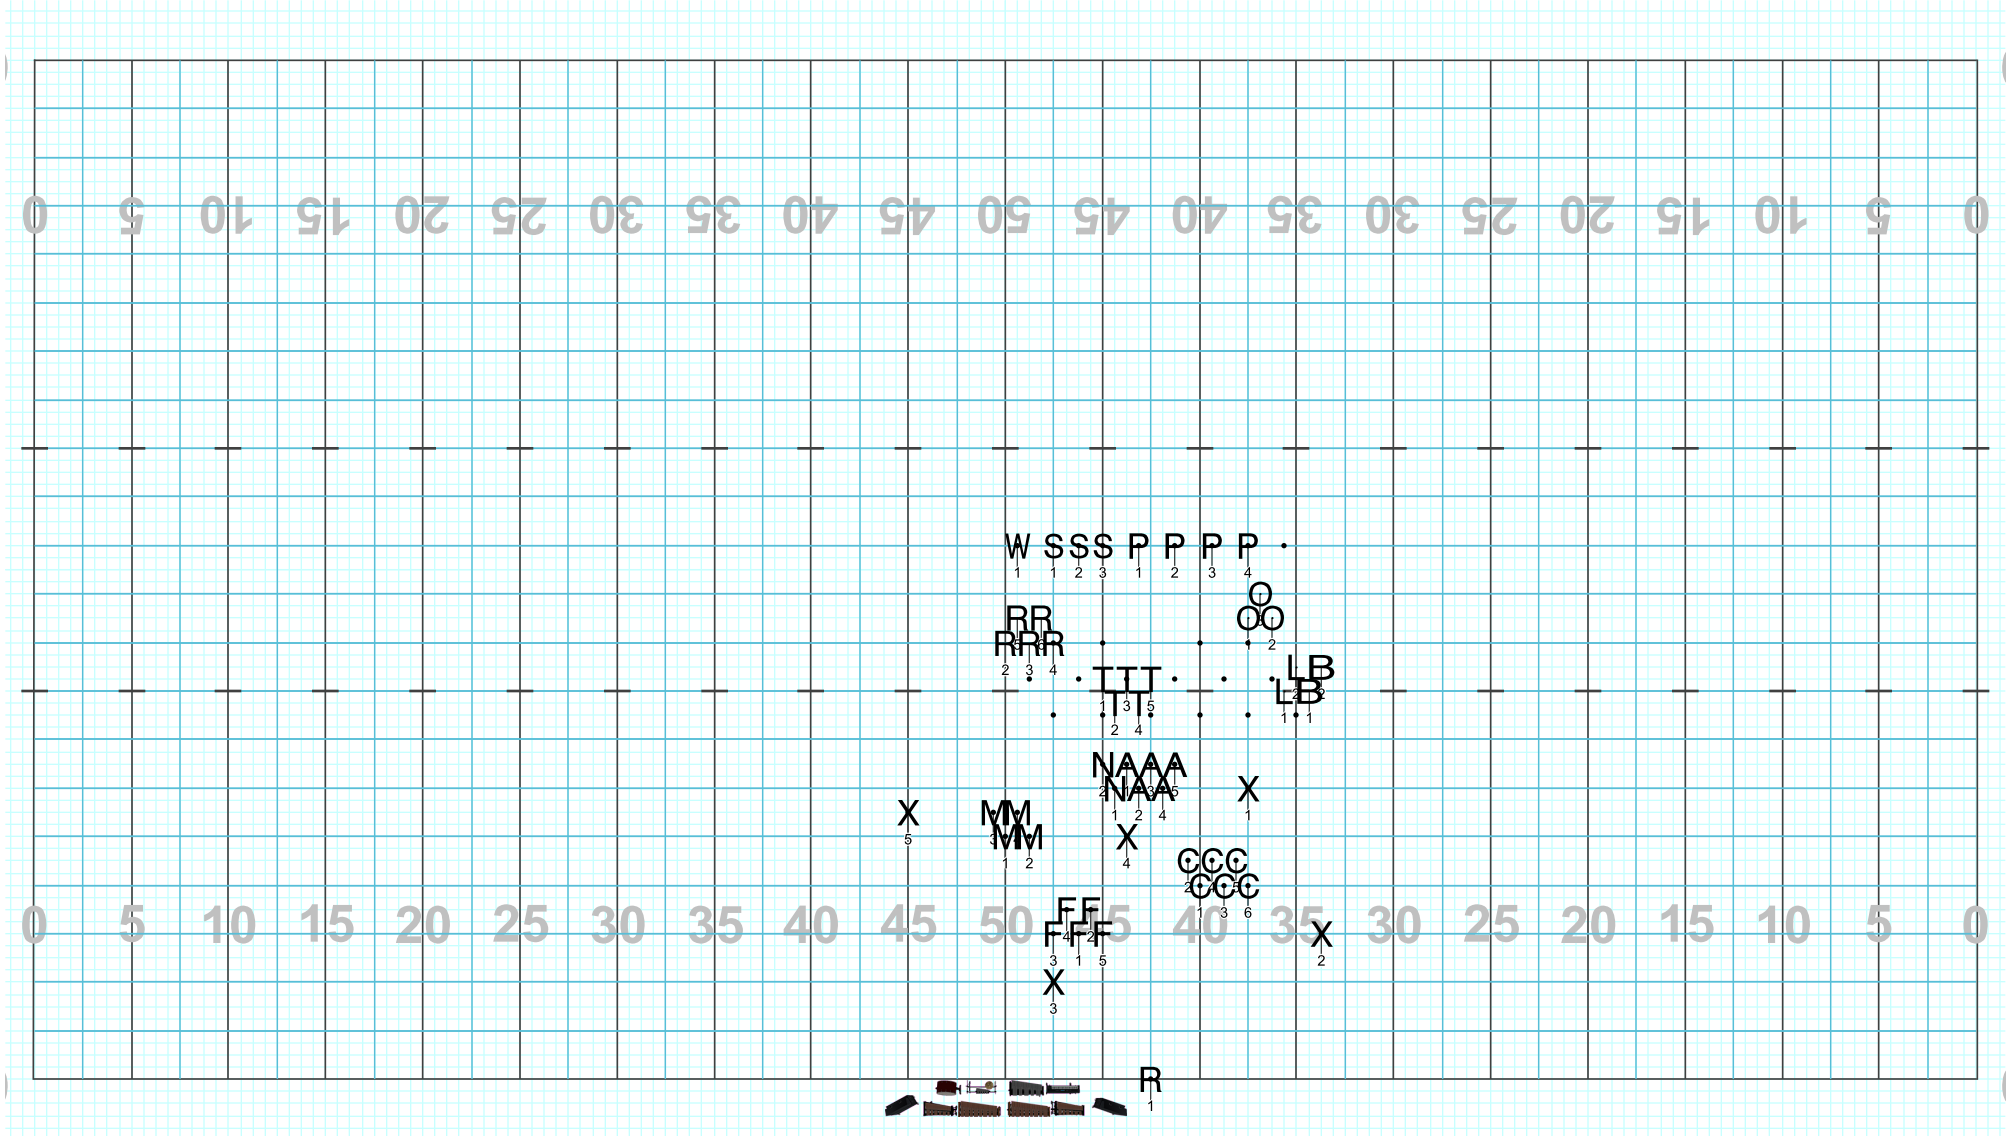

Set #2 Counts: 24 Measures: 1-6

HOLD

Benbrook 2022 Mvt 1

Licensed to: Matt Garrett
Created on Pyware 3D.

Set #3 Counts: 8 Measures: 7-8

Benbrook 2022 Mvt 1

Licensed to: Matt Garrett
Created on Pyware 3D.

Director Viewpoint

Director Viewpoint

Set #16 Counts: 9 Measures: 35-43