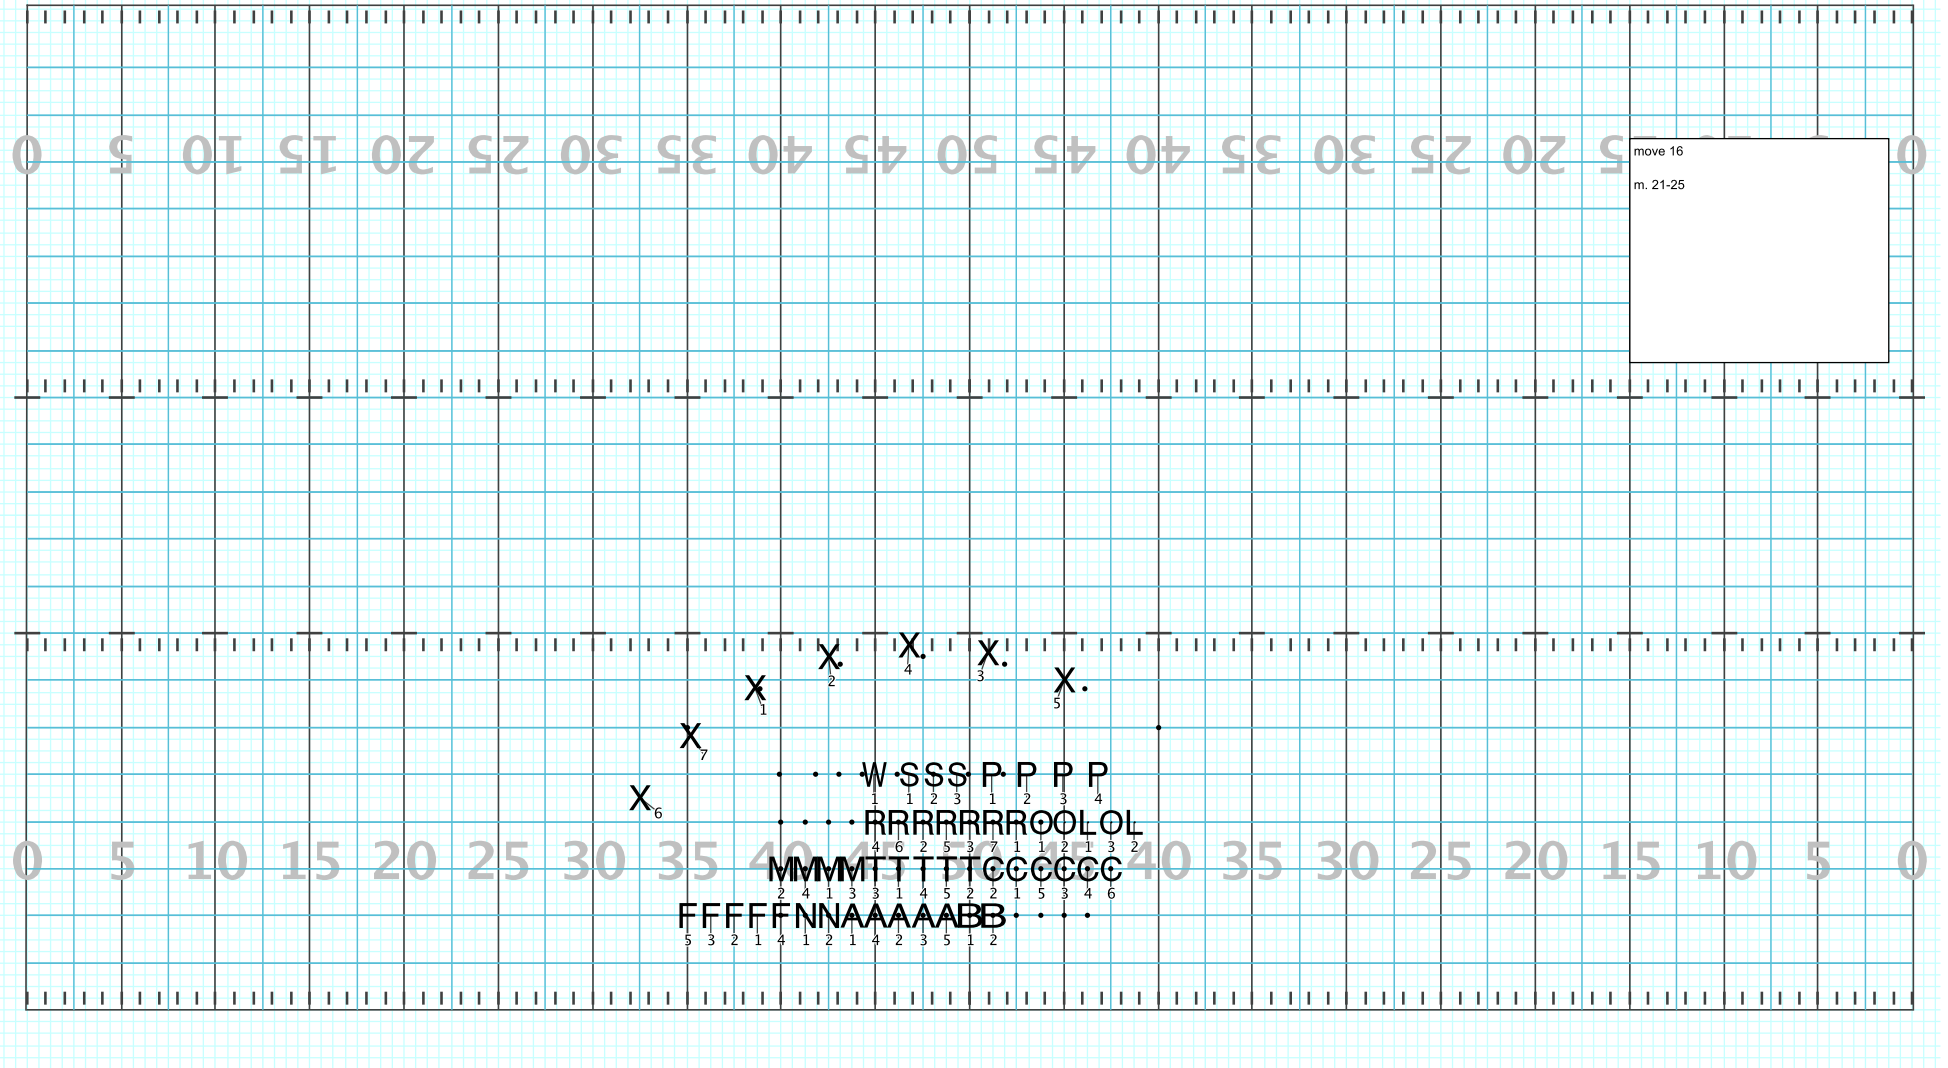

# Heartbreak pt 4

Licensed to: Jordan English  
Created on Pyware 3D.

Director Viewpoint

Set #12 Counts: 16 Measures:

Heartbreak pt 4

Director Viewpoint

Set #13 Counts: 16 Measures:

# Heartbreak pt 4

Licensed to: Jordan English  
Created on Pyware 3D.

Director Viewpoint

Set #14 Counts: 16 Measures: