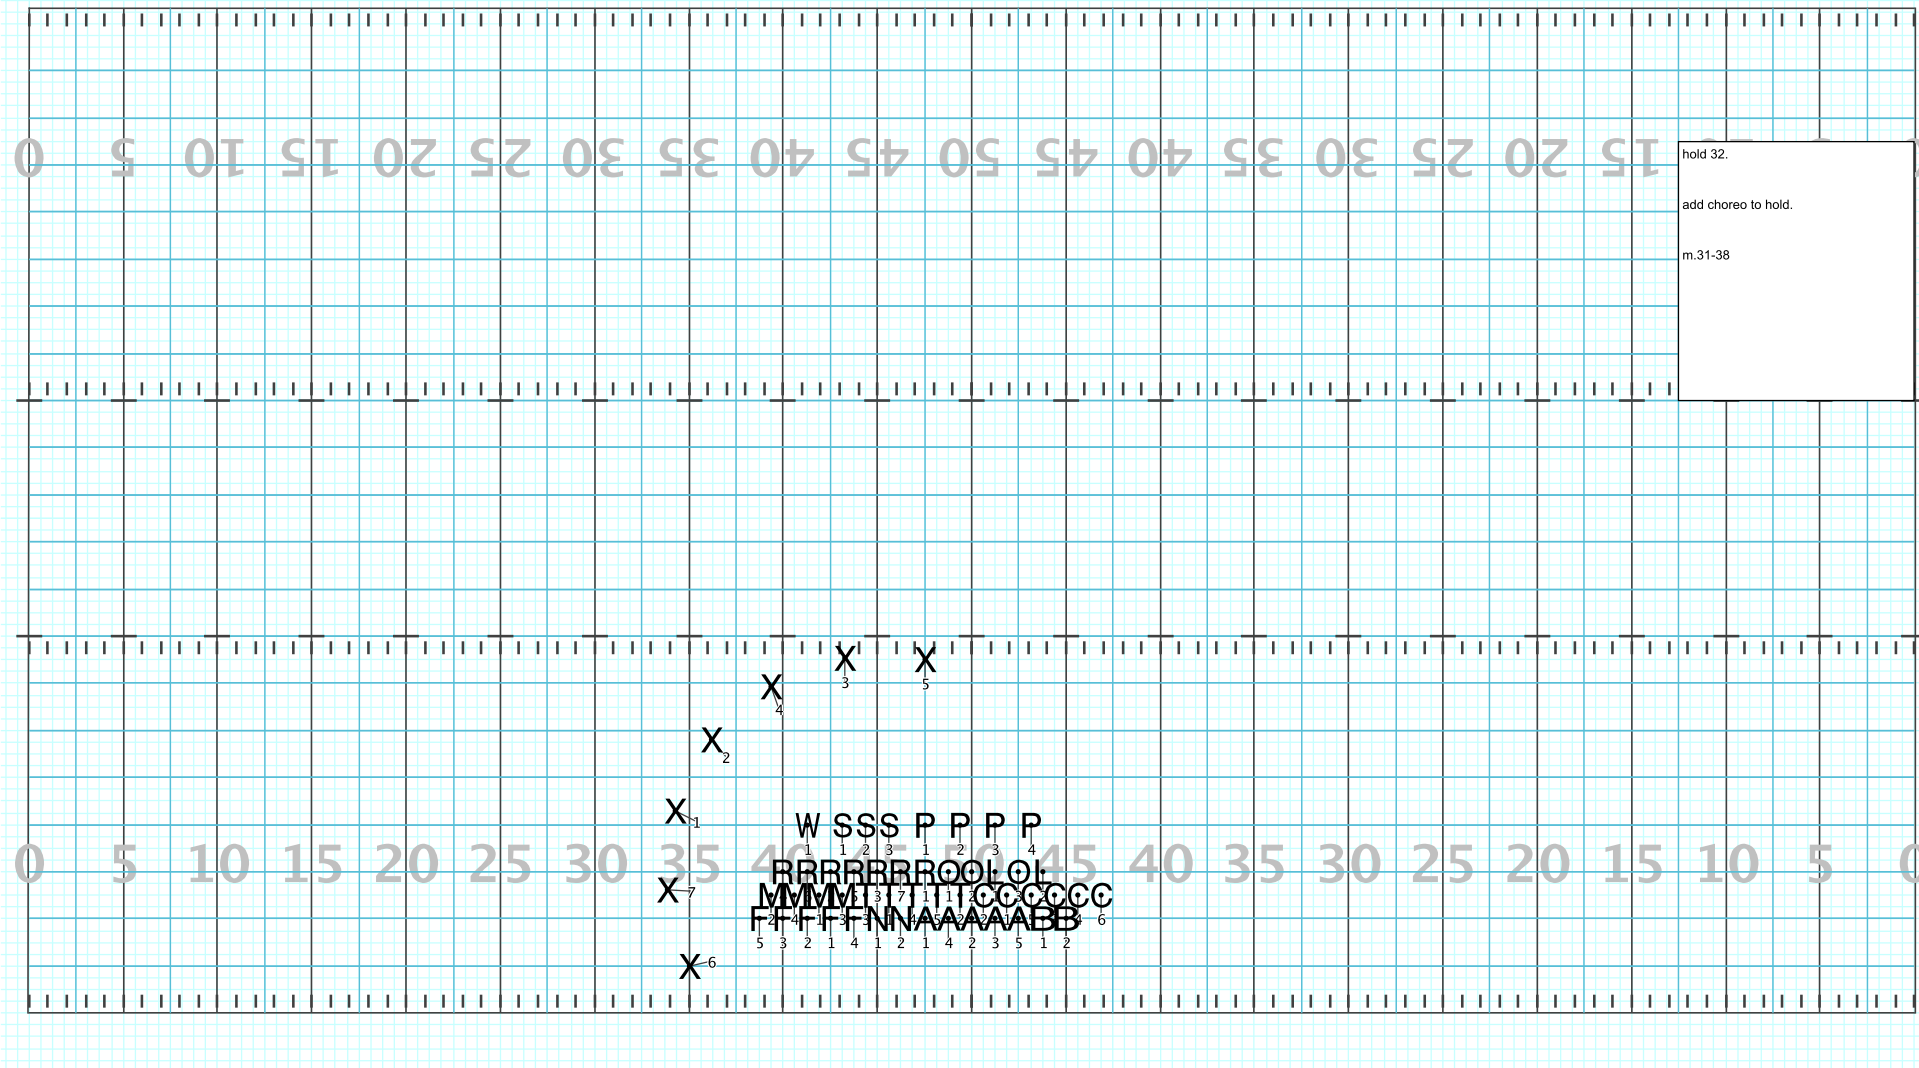

# Heartbreak pt 4

Licensed to: Jordan English  
Created on Pyware 3D.

Director Viewpoint

Set #15 Counts: 16 Measures:

Heartbreak pt 4

Director Viewpoint

Set #16 Counts: 8 Measures:

# Heartbreak pt 4

Licensed to: Jordan English  
Created on Pyware 3D.

Director Viewpoint

Set #17 Counts: 32 Measures: