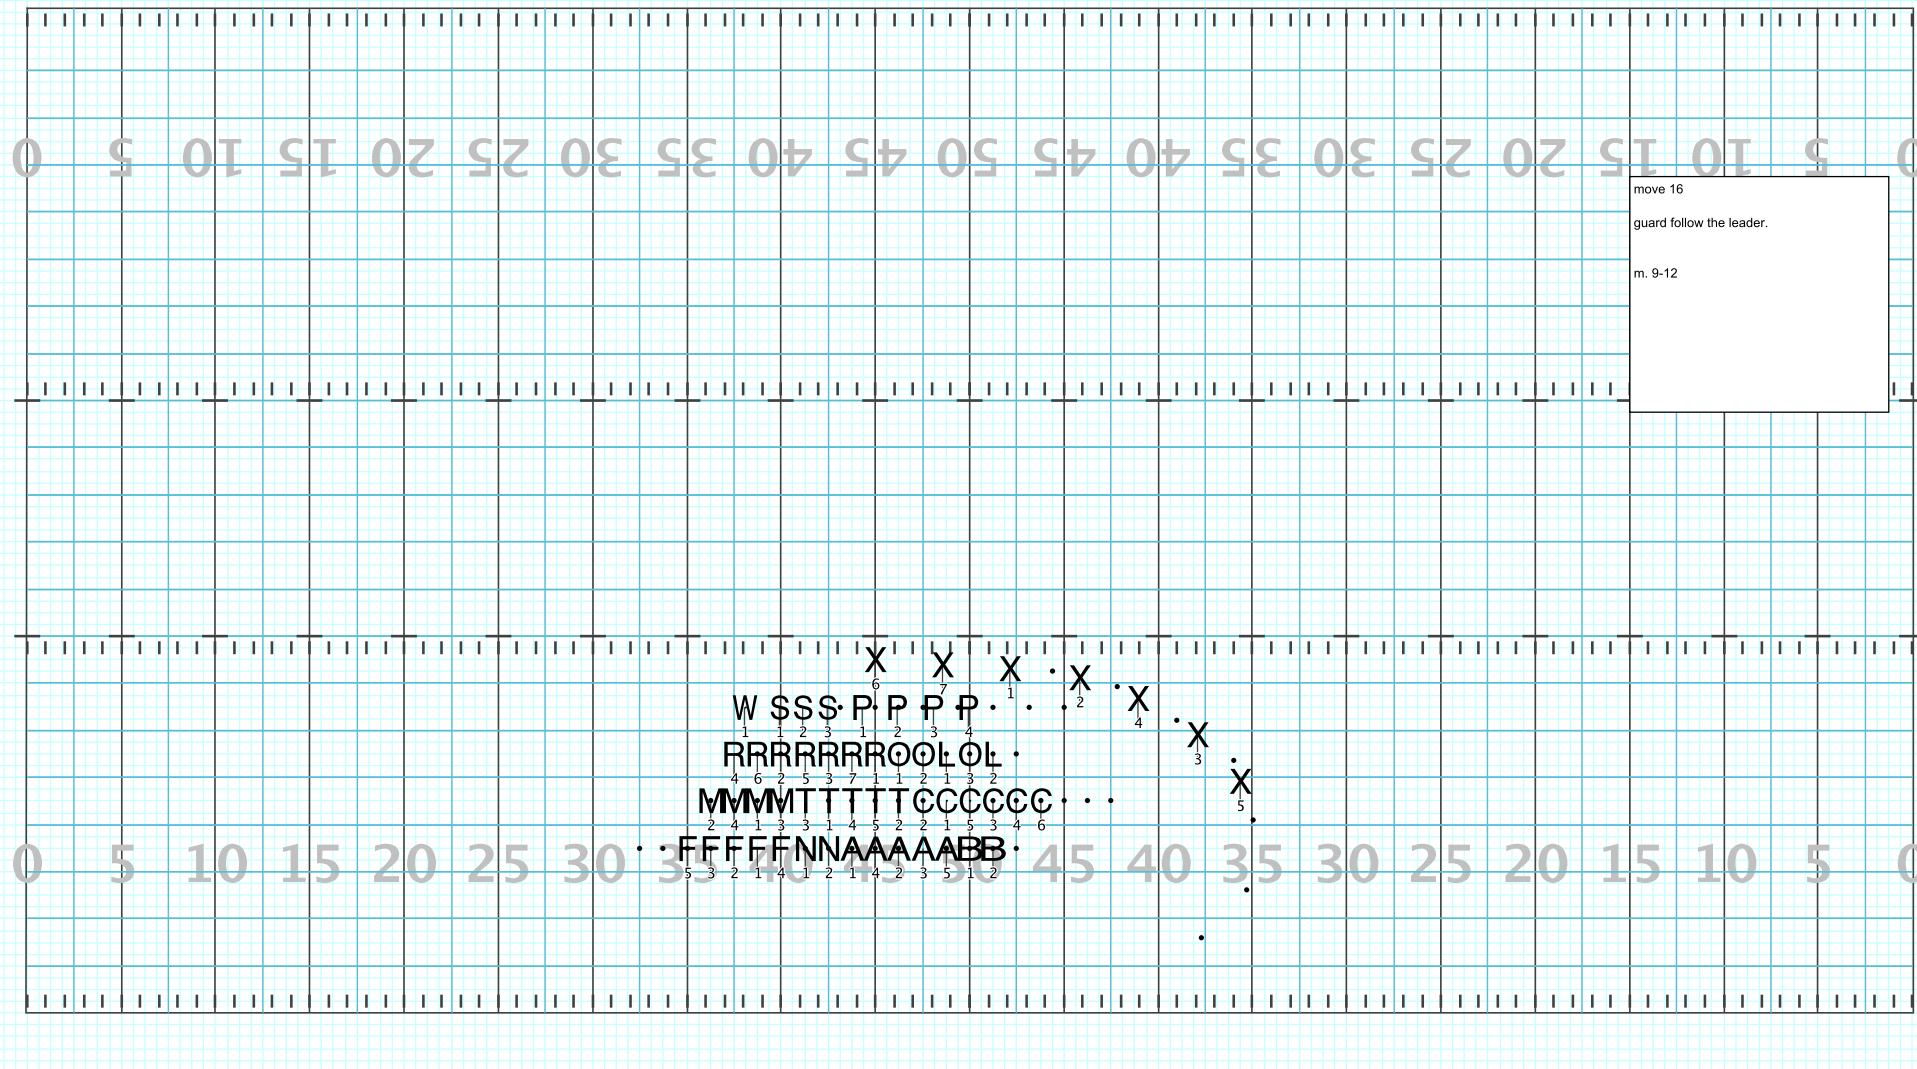

Heartbreak pt 4

Licensed to: Jordan English
Created on Pyware 3D.

Director Viewpoint

Set #11 Counts: 16 Measures: