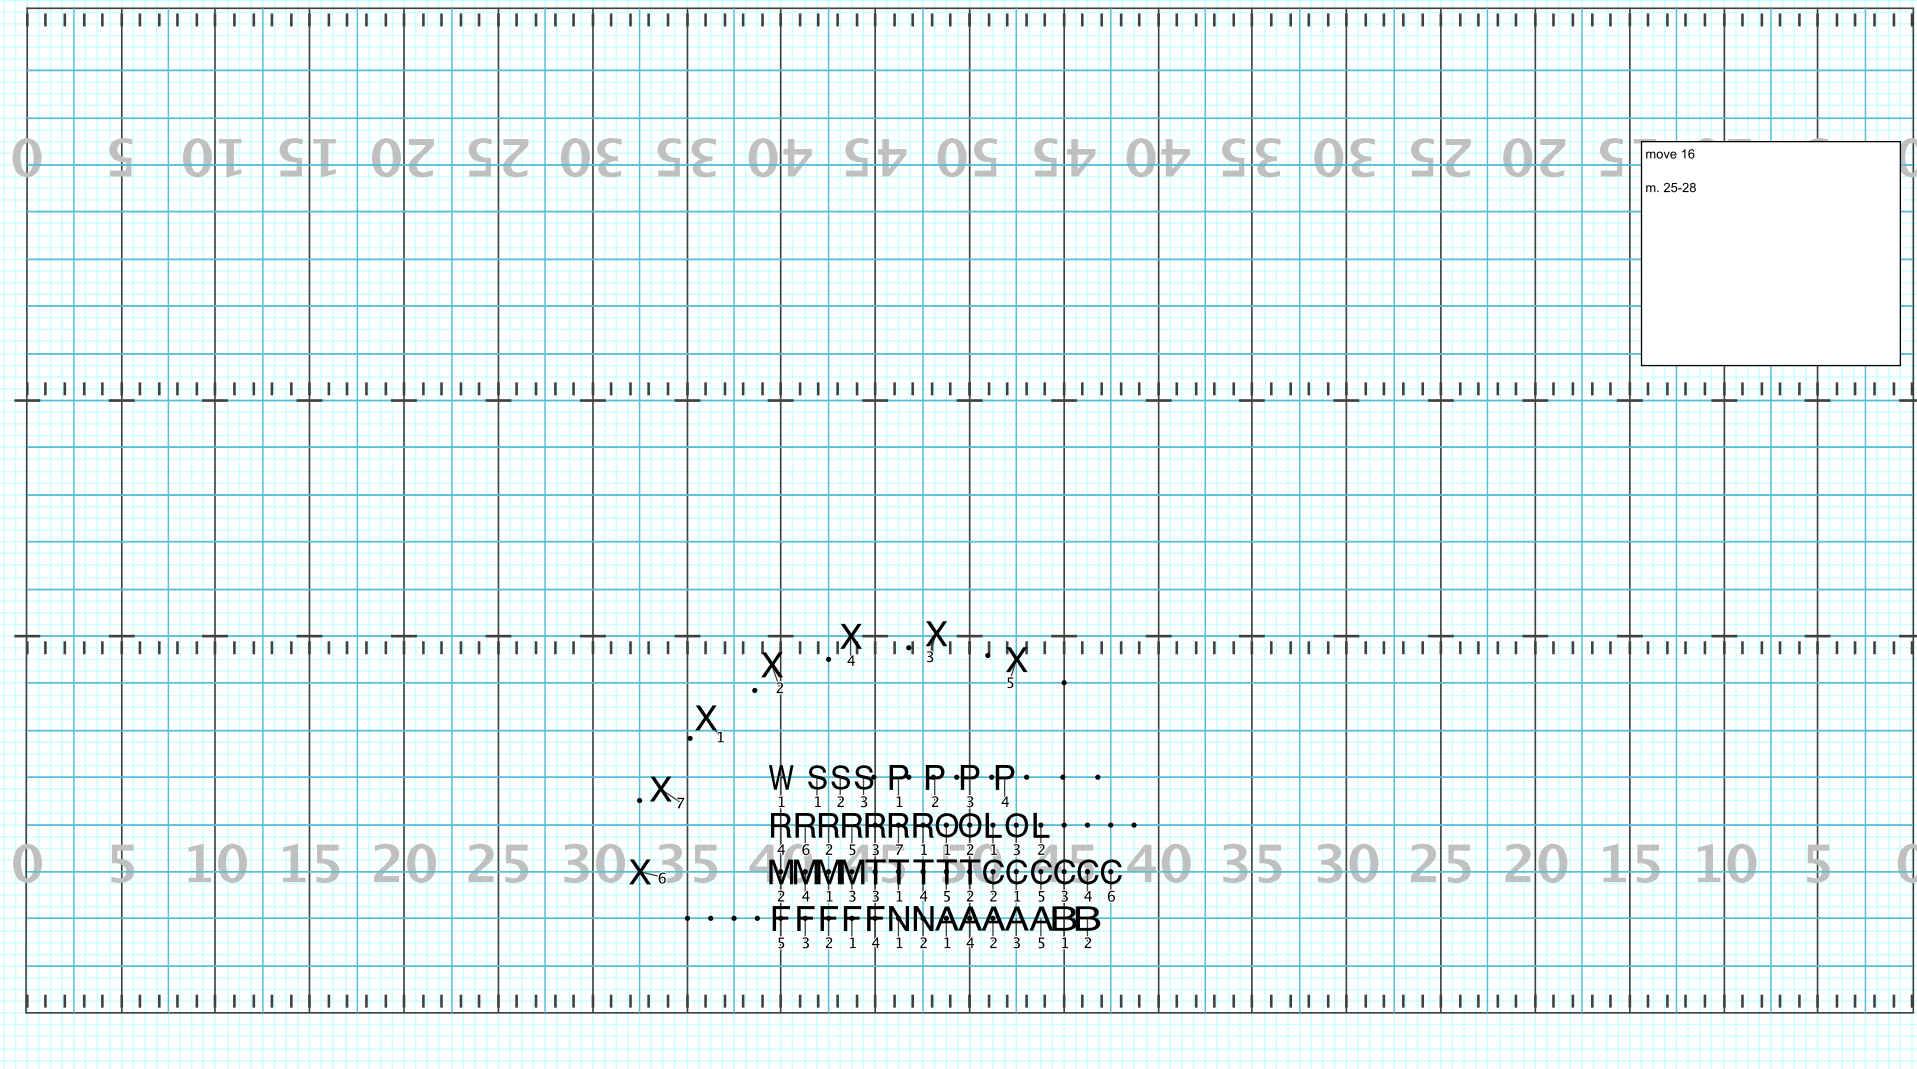

Heartbreak pt 4

Licensed to: Jordan English
Created on Pyware 3D.

Director Viewpoint

Set #15 Counts: 16 Measures: