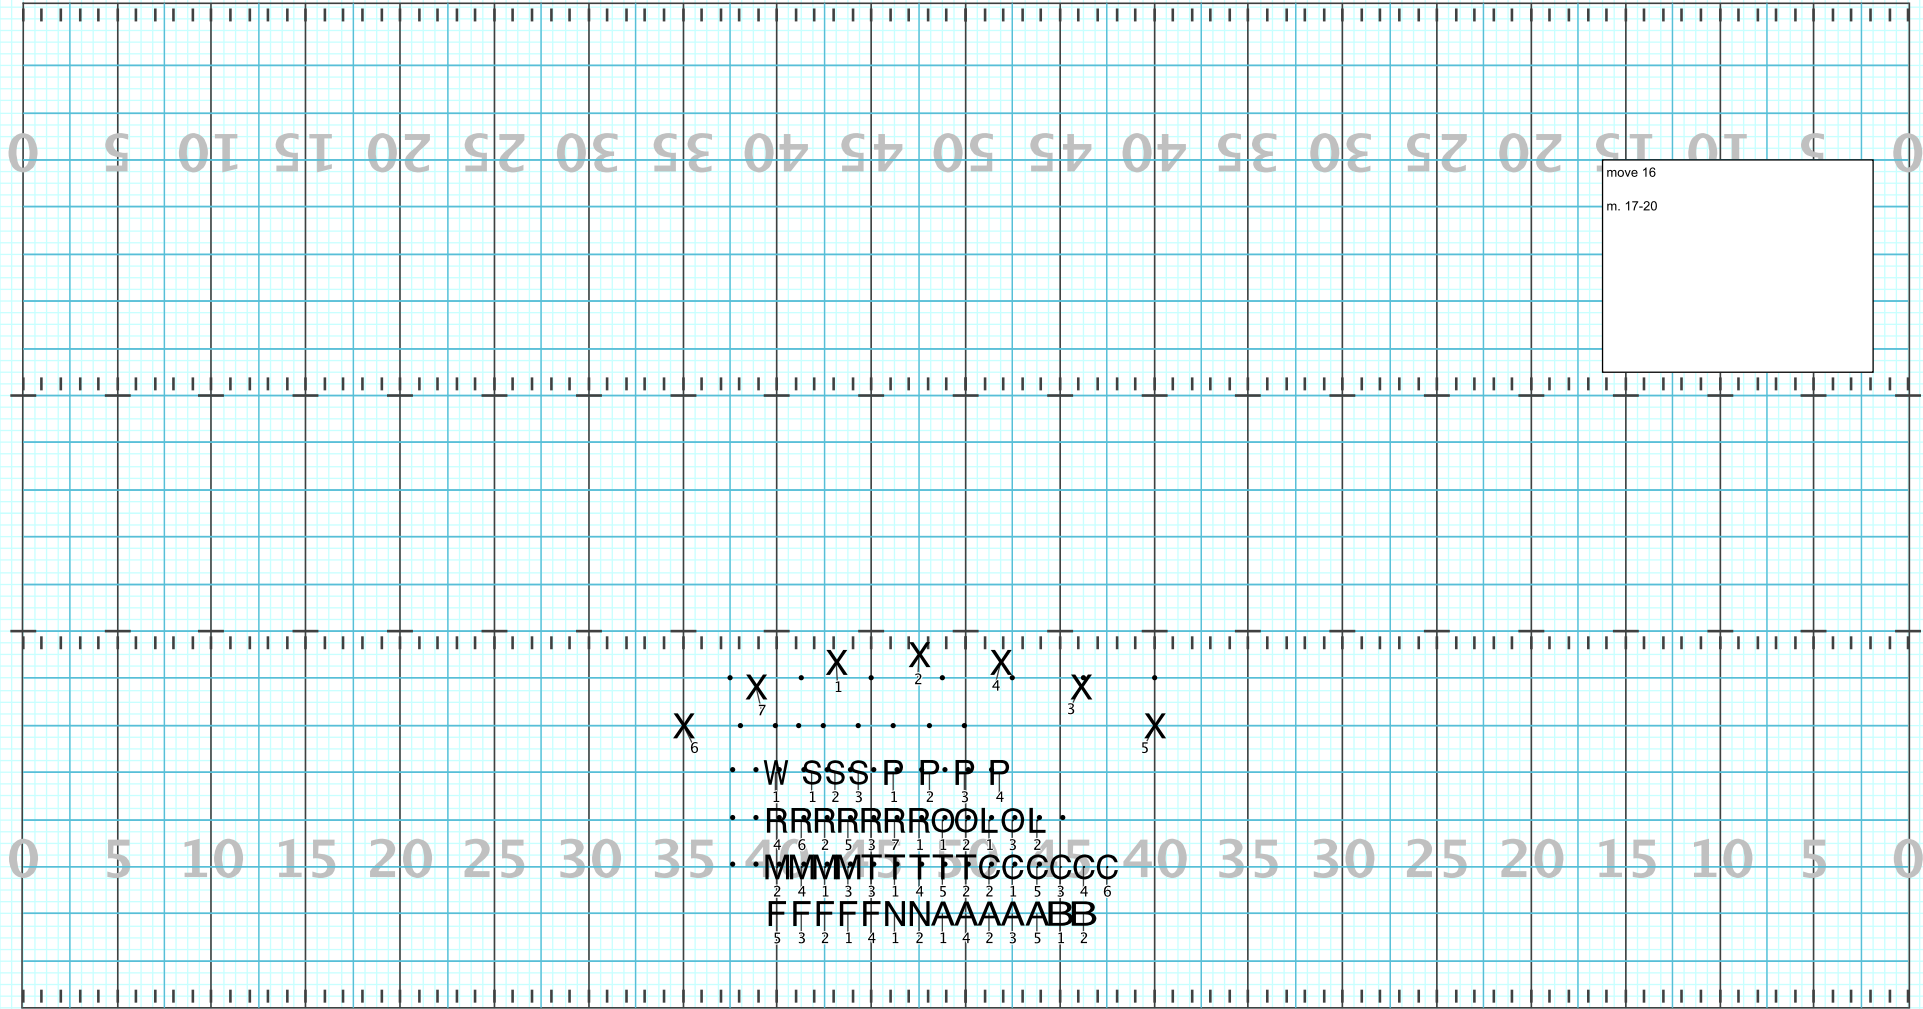

# Heartbreak pt 4

Licensed to: Jordan English  
Created on Pyware 3D.

Director Viewpoint

Set #12 Counts: 16 Measures:

Heartbreak pt 4

Director Viewpoint

Set #13 Counts: 16 Measures: