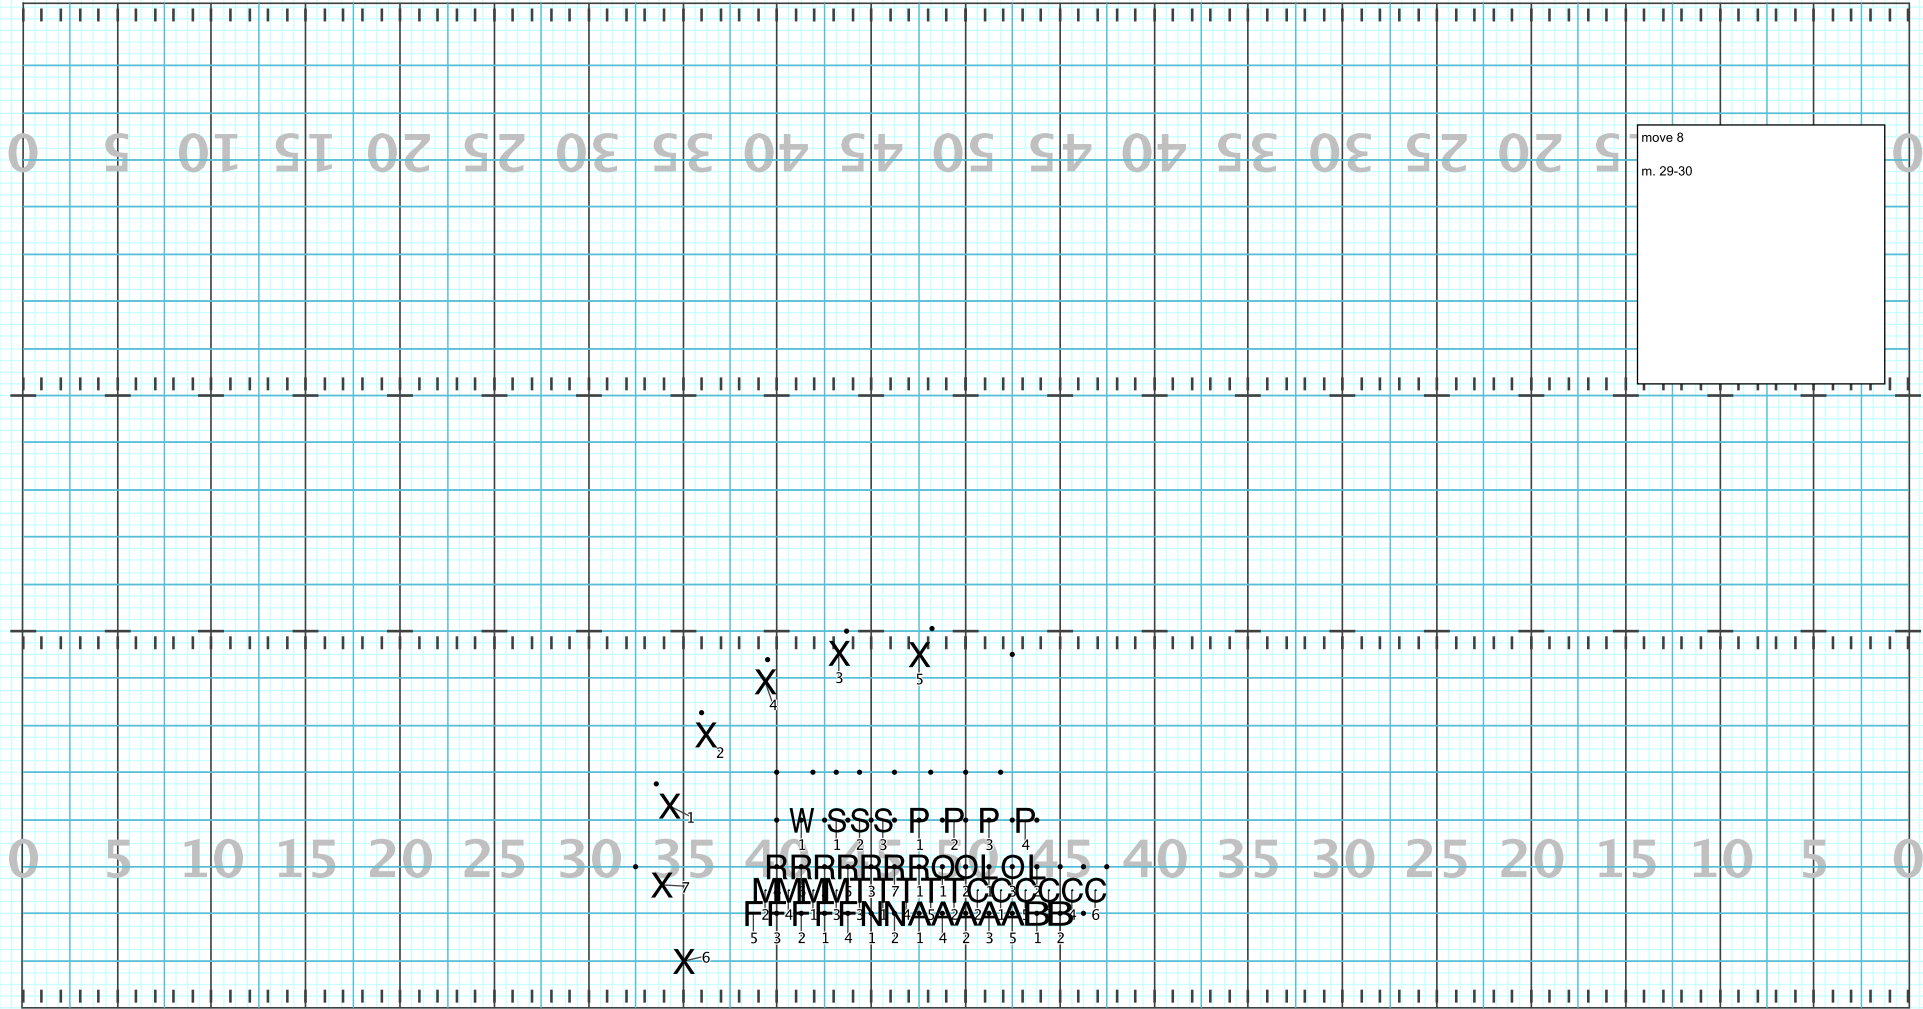

# Heartbreak pt 4

Licensed to: Jordan English  
Created on Pyware 3D.

Director Viewpoint

Set #15 Counts: 16 Measures:

Heartbreak pt 4

Director Viewpoint

Set #16 Counts: 8 Measures:

# Heartbreak pt 4

Licensed to: Jordan English  
Created on Pyware 3D.

Director Viewpoint

Set #17 Counts: 32 Measures: