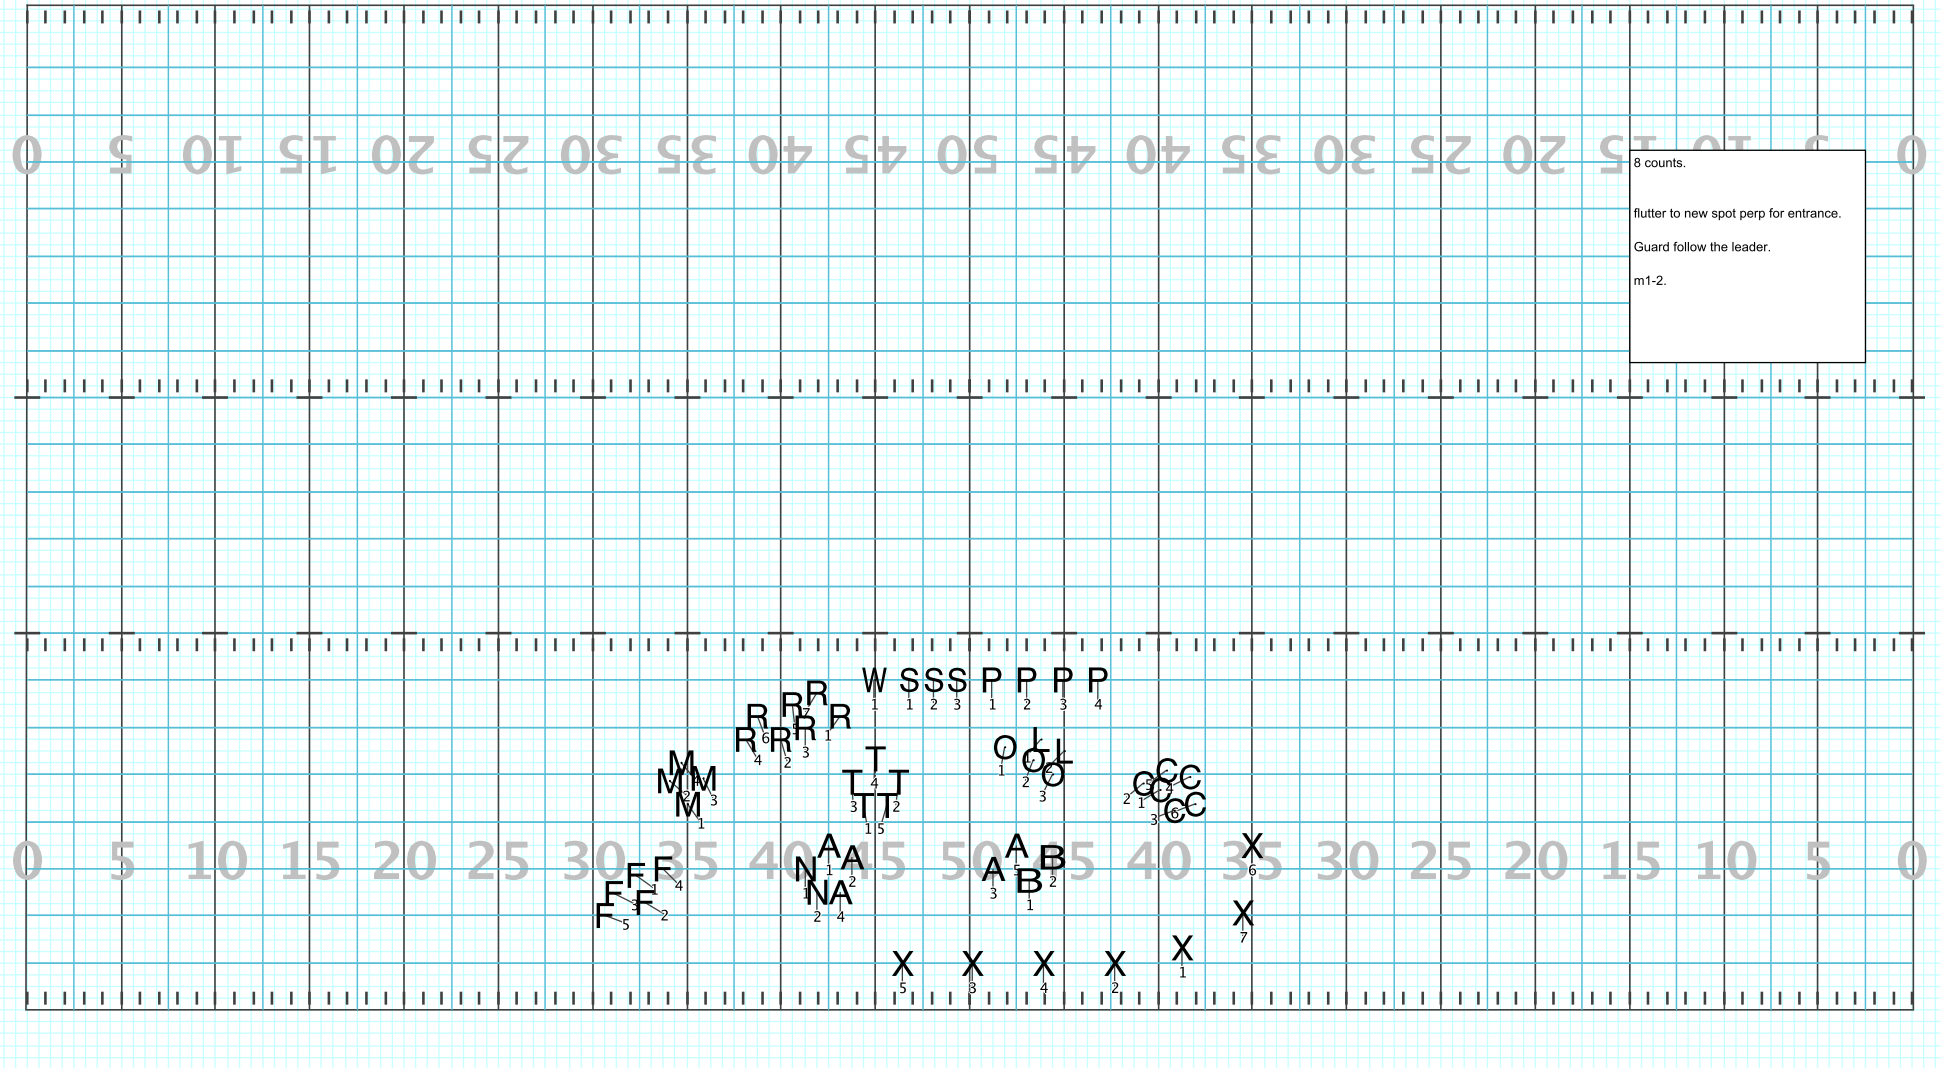

Heartbreak pt 4

Licensed to: Jordan English
Created on Pyware 3D.

Director Viewpoint

Set #8 Counts: 0 Measures: