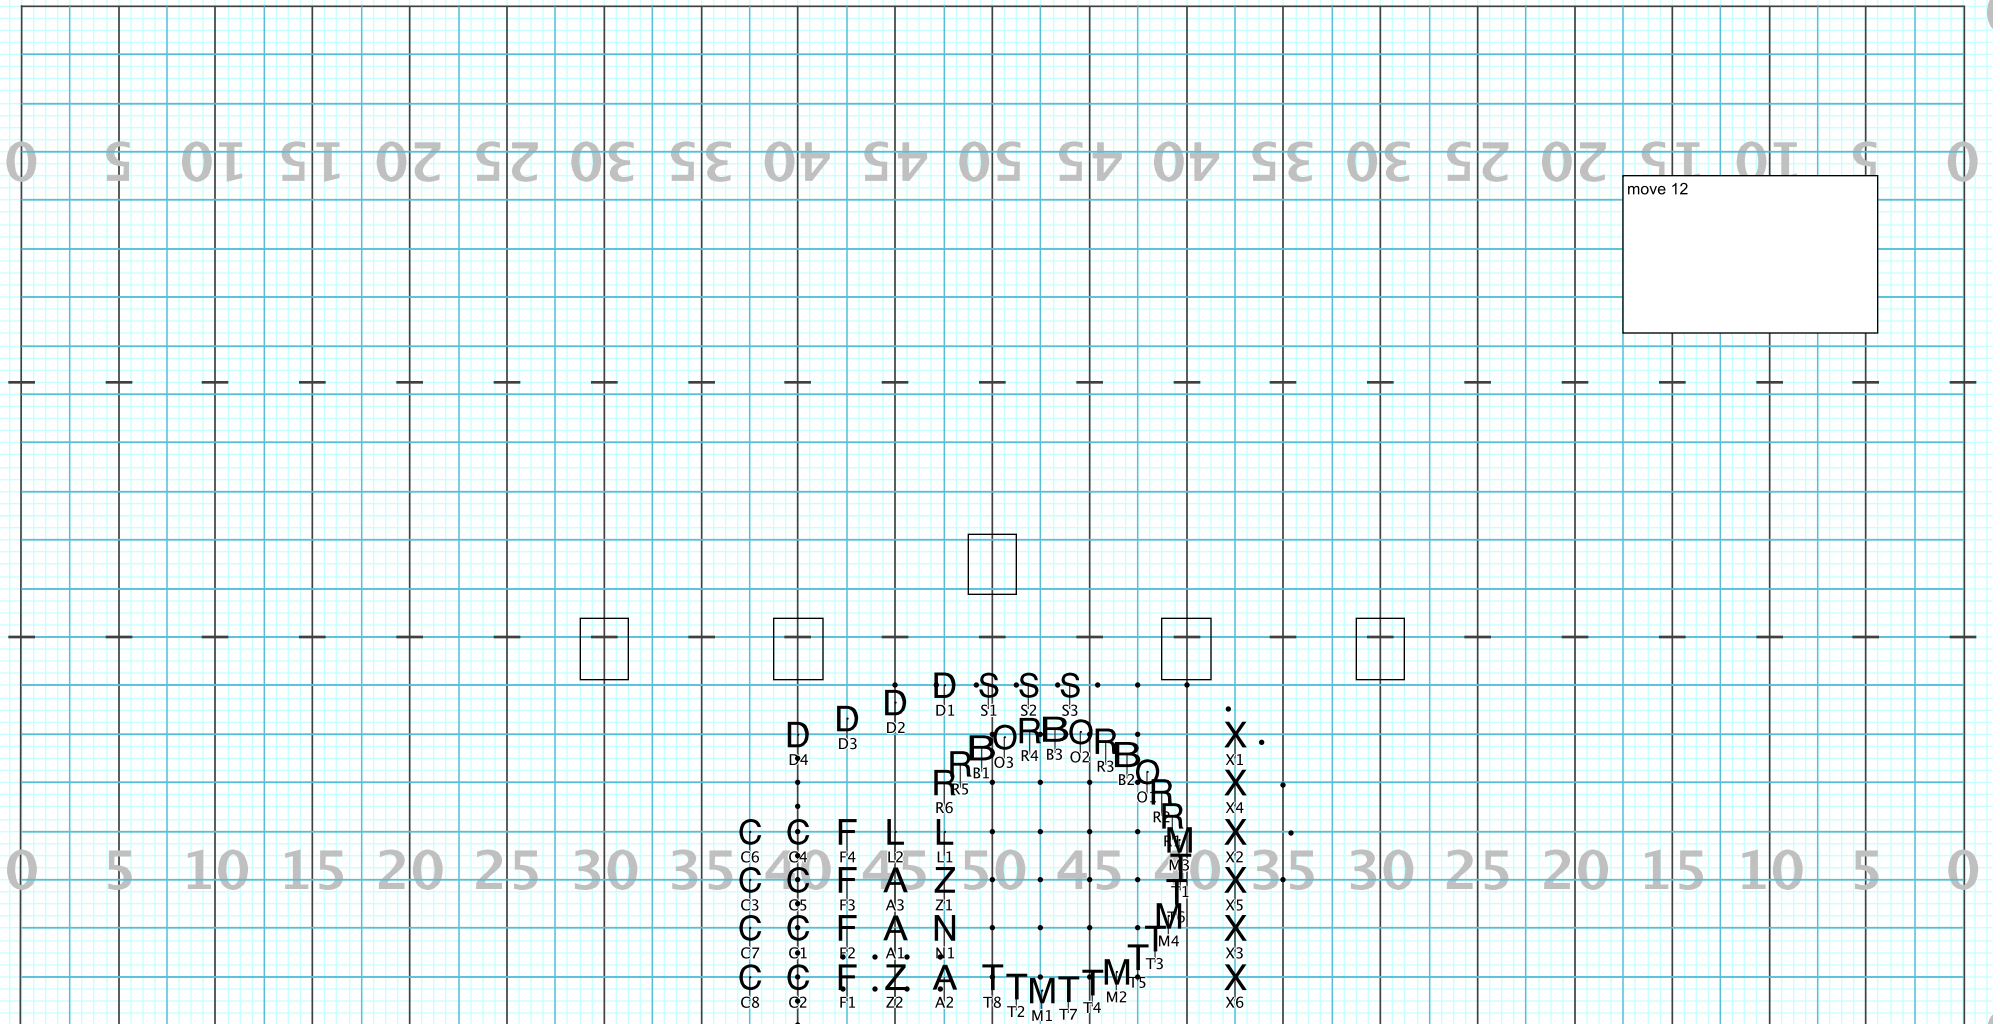

Benbrook part 3

Licensed to: Jordan English
Created on Pyware 3D.

Director Viewpoint

Set #39 Counts: 12 Measures: