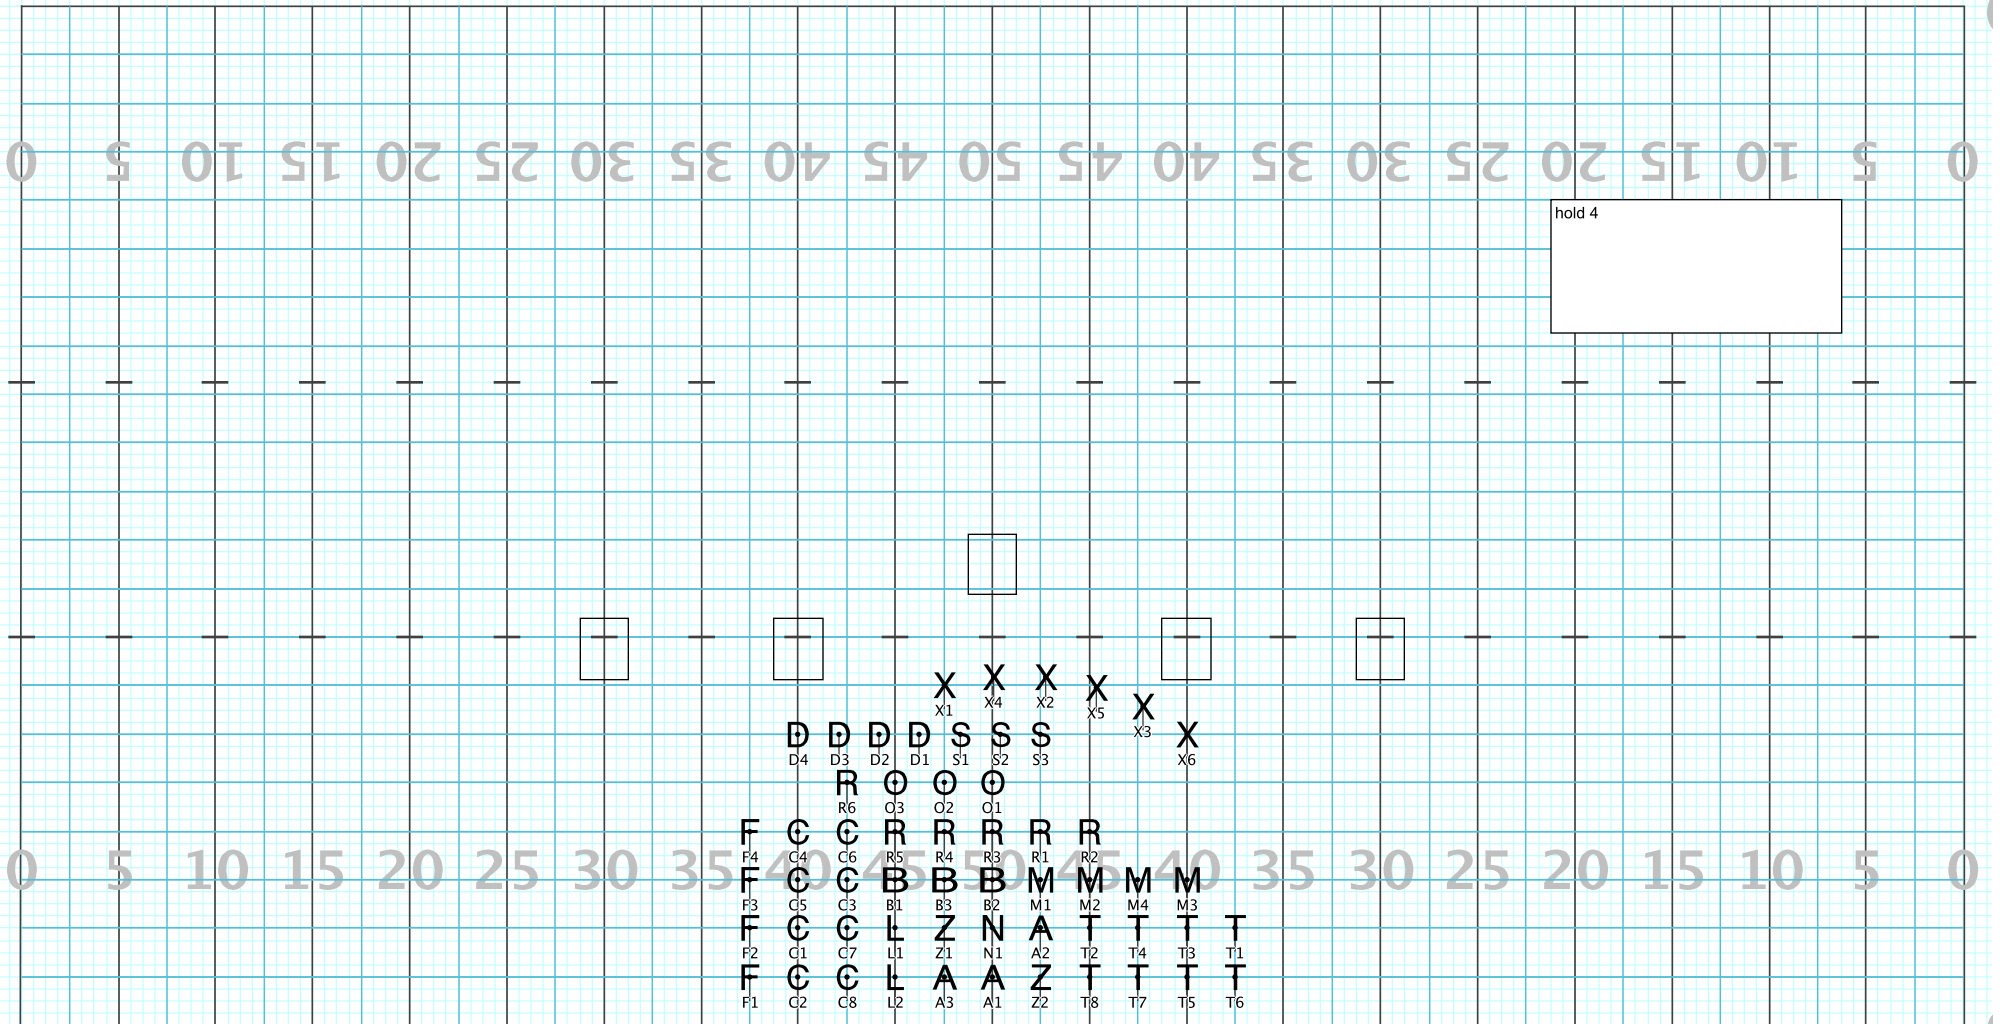

Benbrook part 3

Licensed to: Jordan English
Created on Pyware 3D.

Director Viewpoint

Set #35 Counts: 4 Measures: