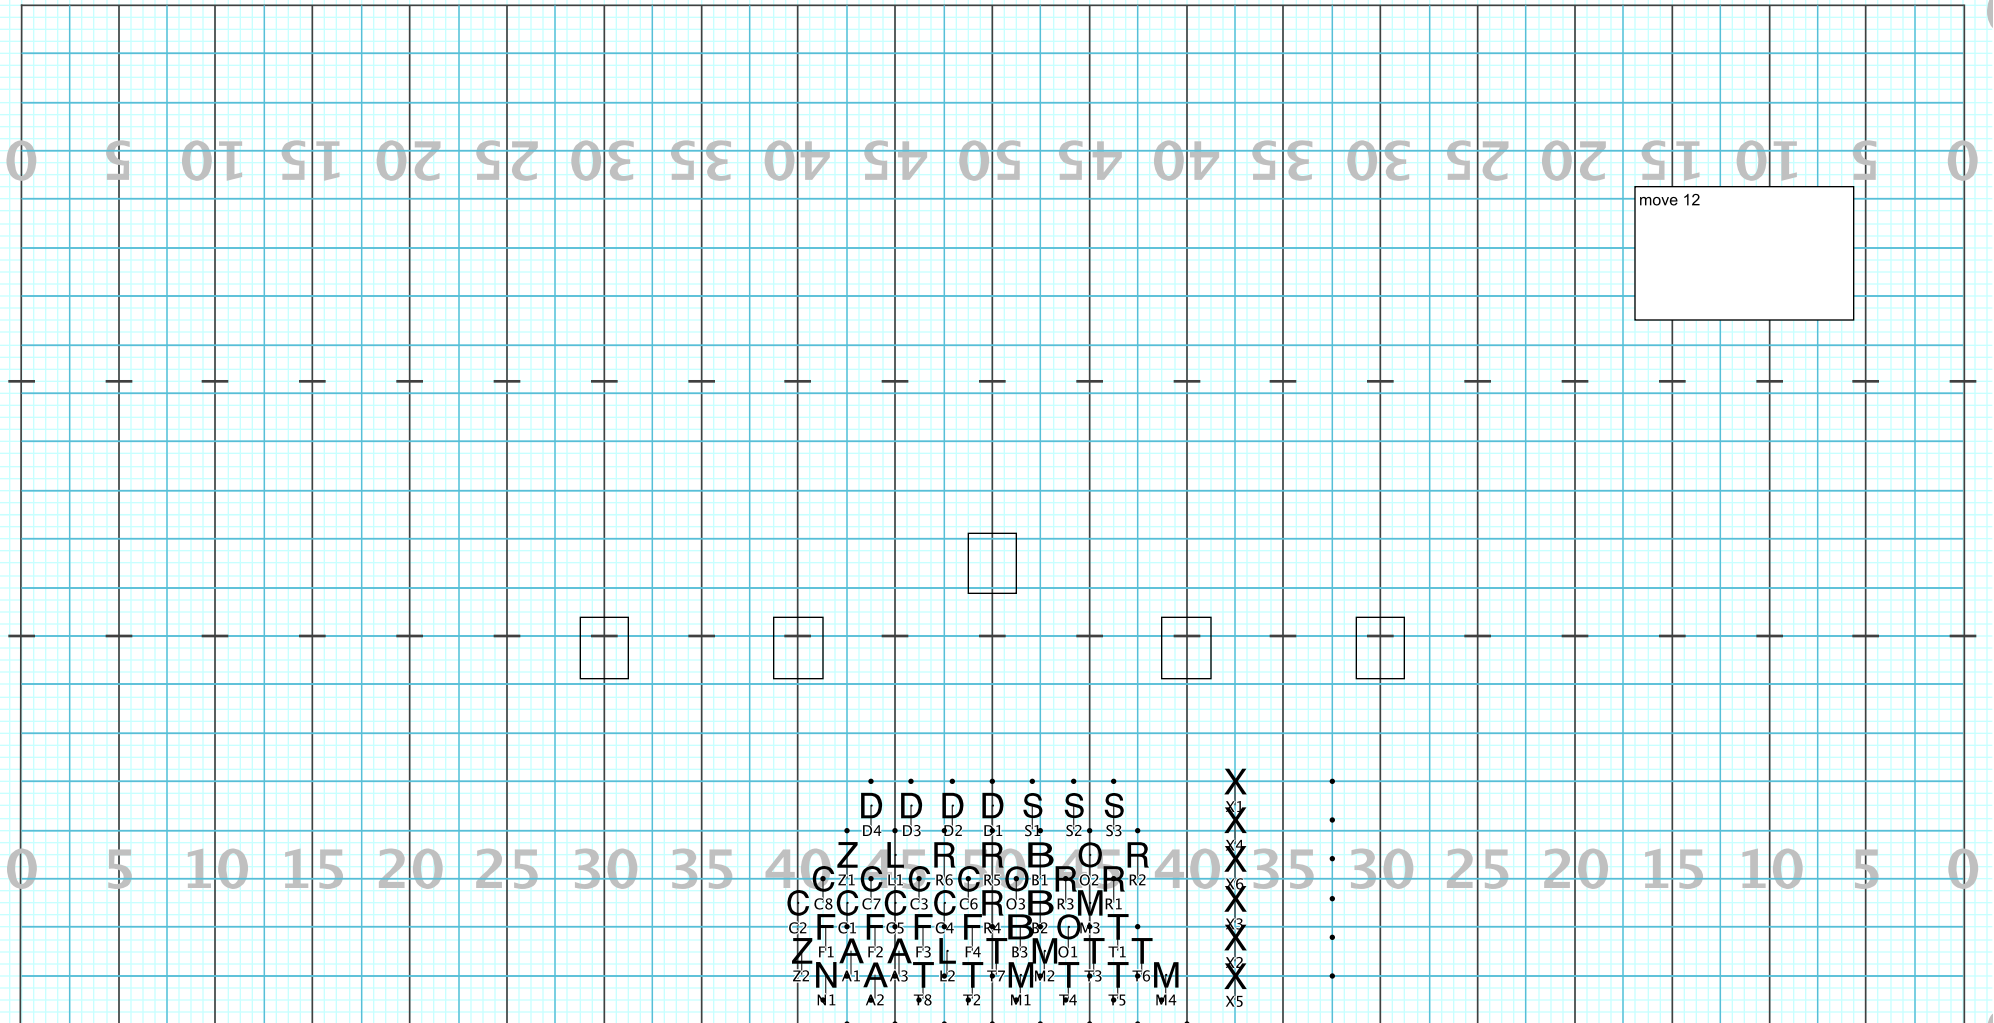

Benbrook part 3

Director Viewpoint

Set #51 Counts: 12 Measures: