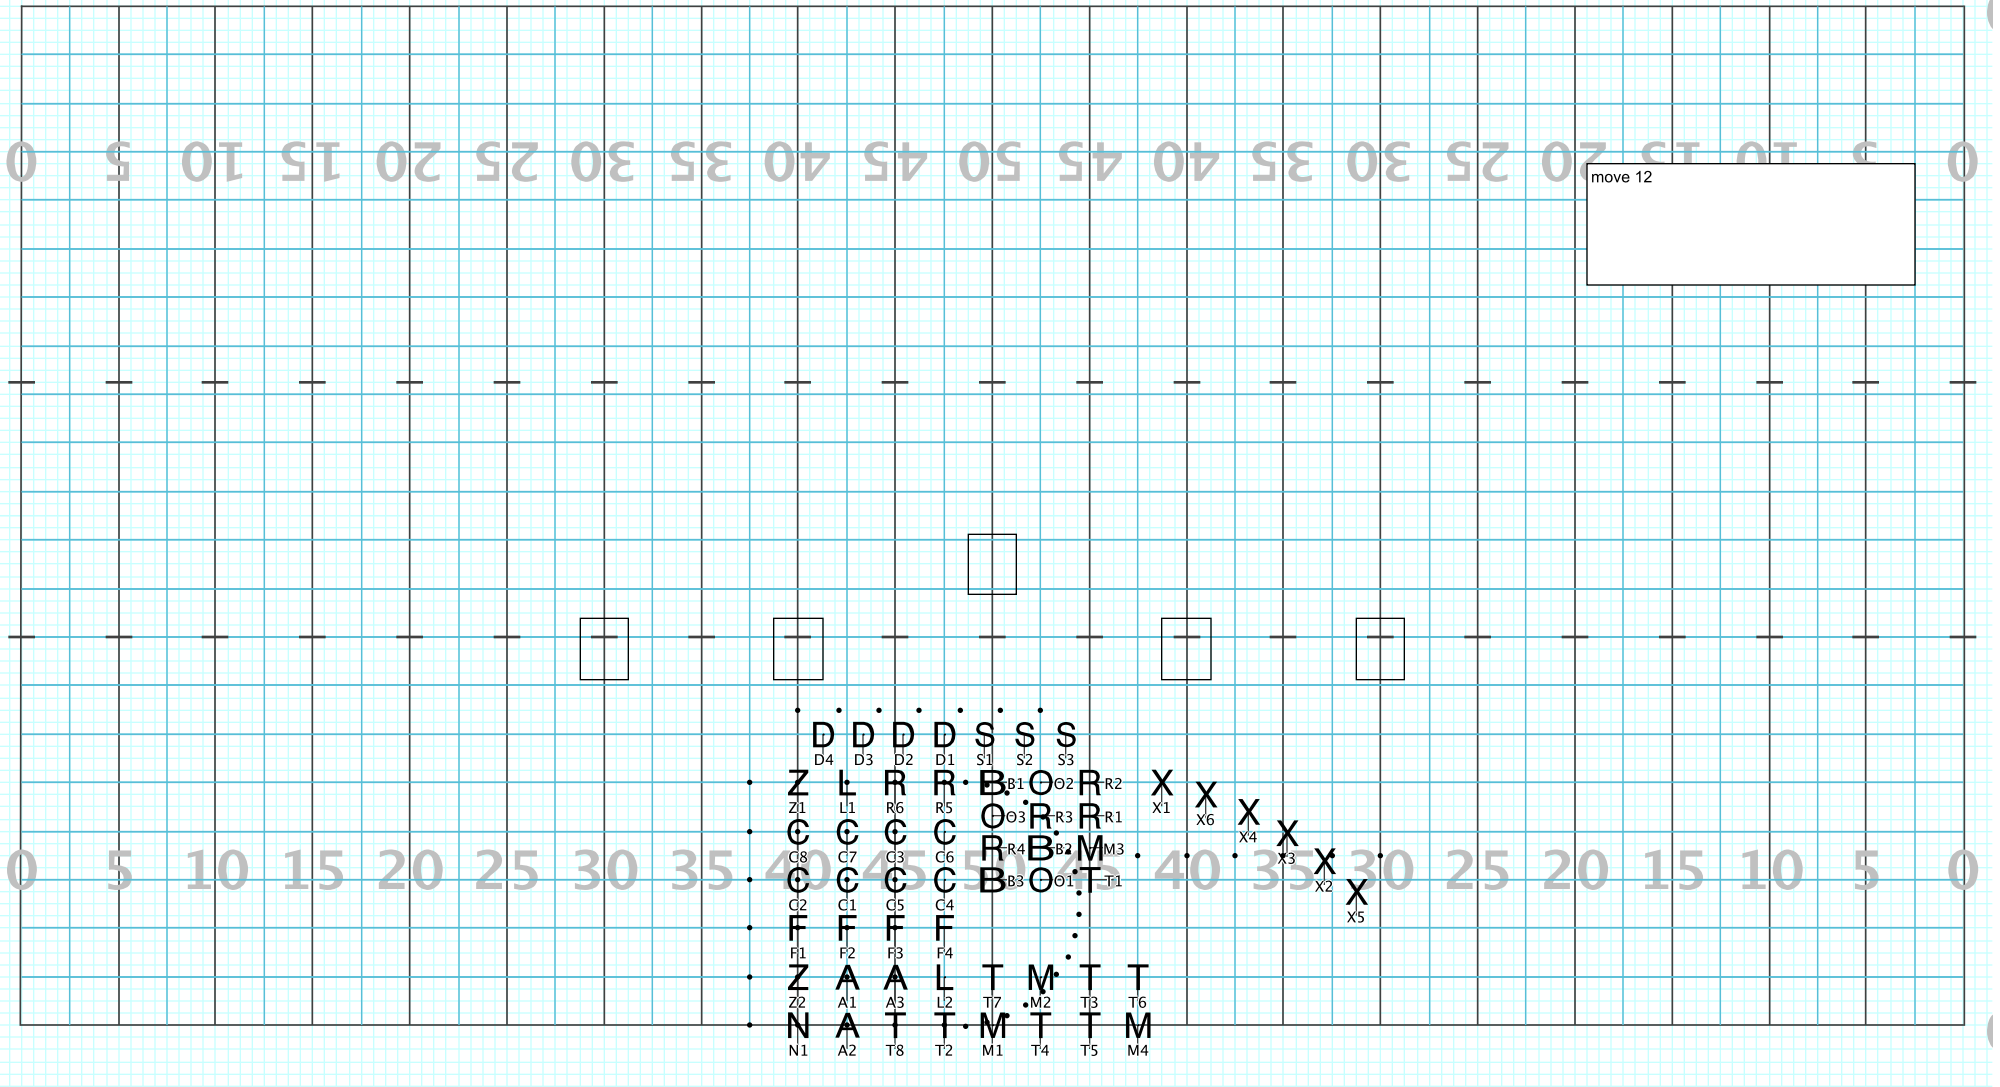

Benbrook part 3

Licensed to: Jordan English
Created on Pyware 3D.

Director Viewpoint

Set #45 Counts: 12 Measures: