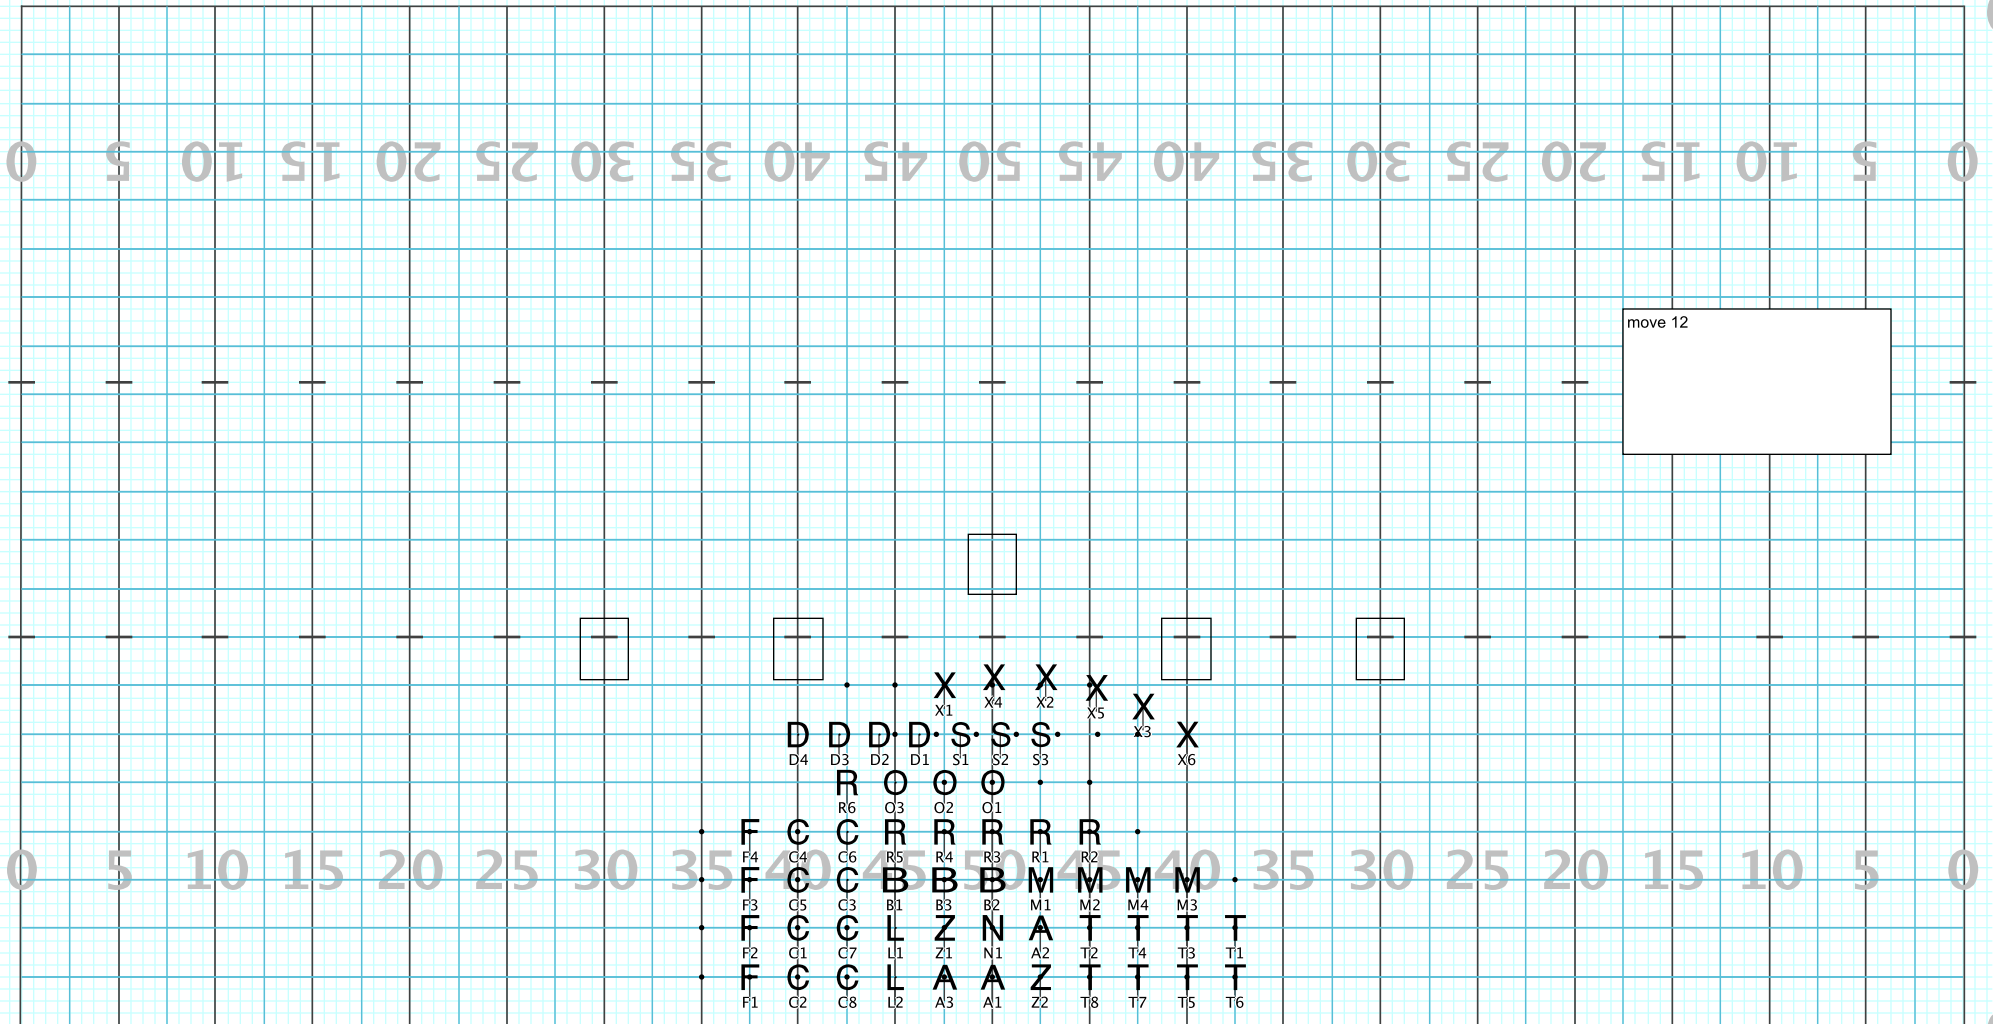

Benbrook part 3

Licensed to: Jordan English
Created on Pyware 3D.

Director Viewpoint

Set #34 Counts: 12 Measures: