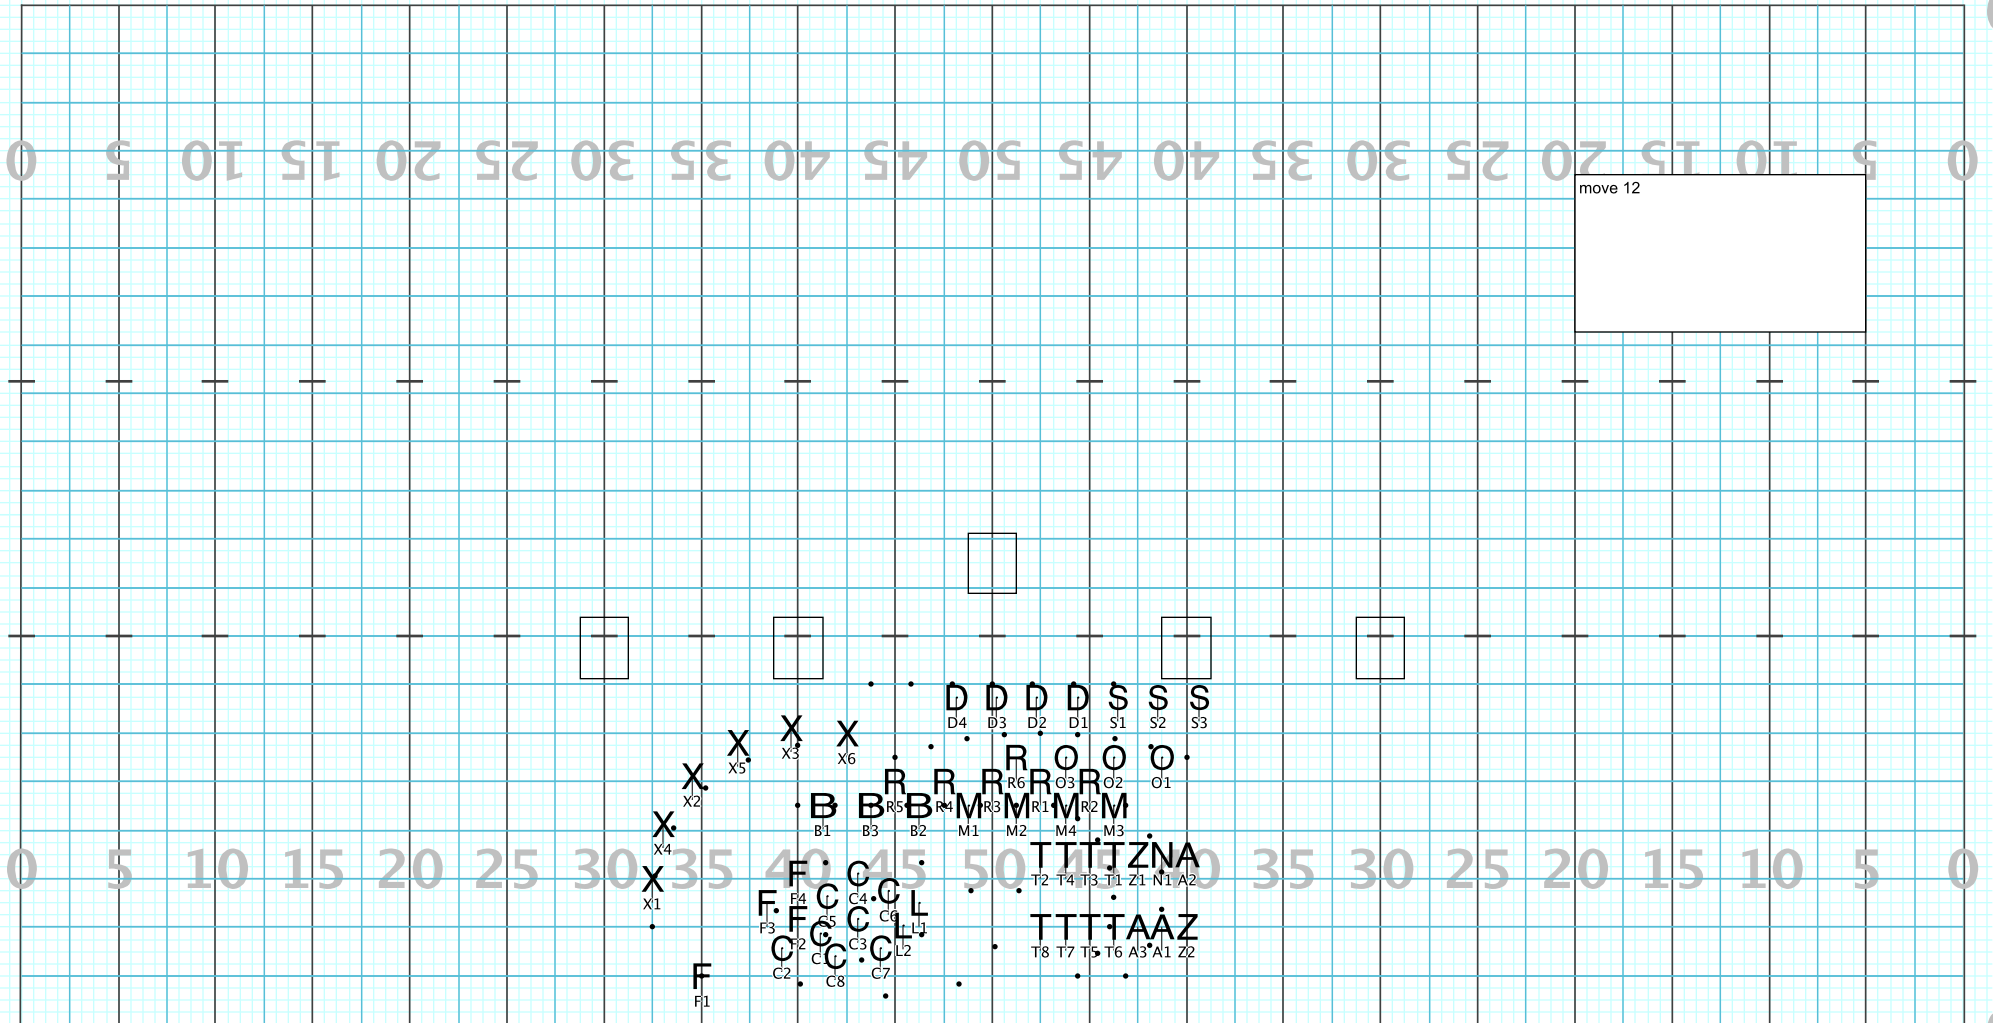

Benbrook part 3

Licensed to: Jordan English
Created on Pyware 3D.

Director Viewpoint

Set #27 Counts: 12 Measures: