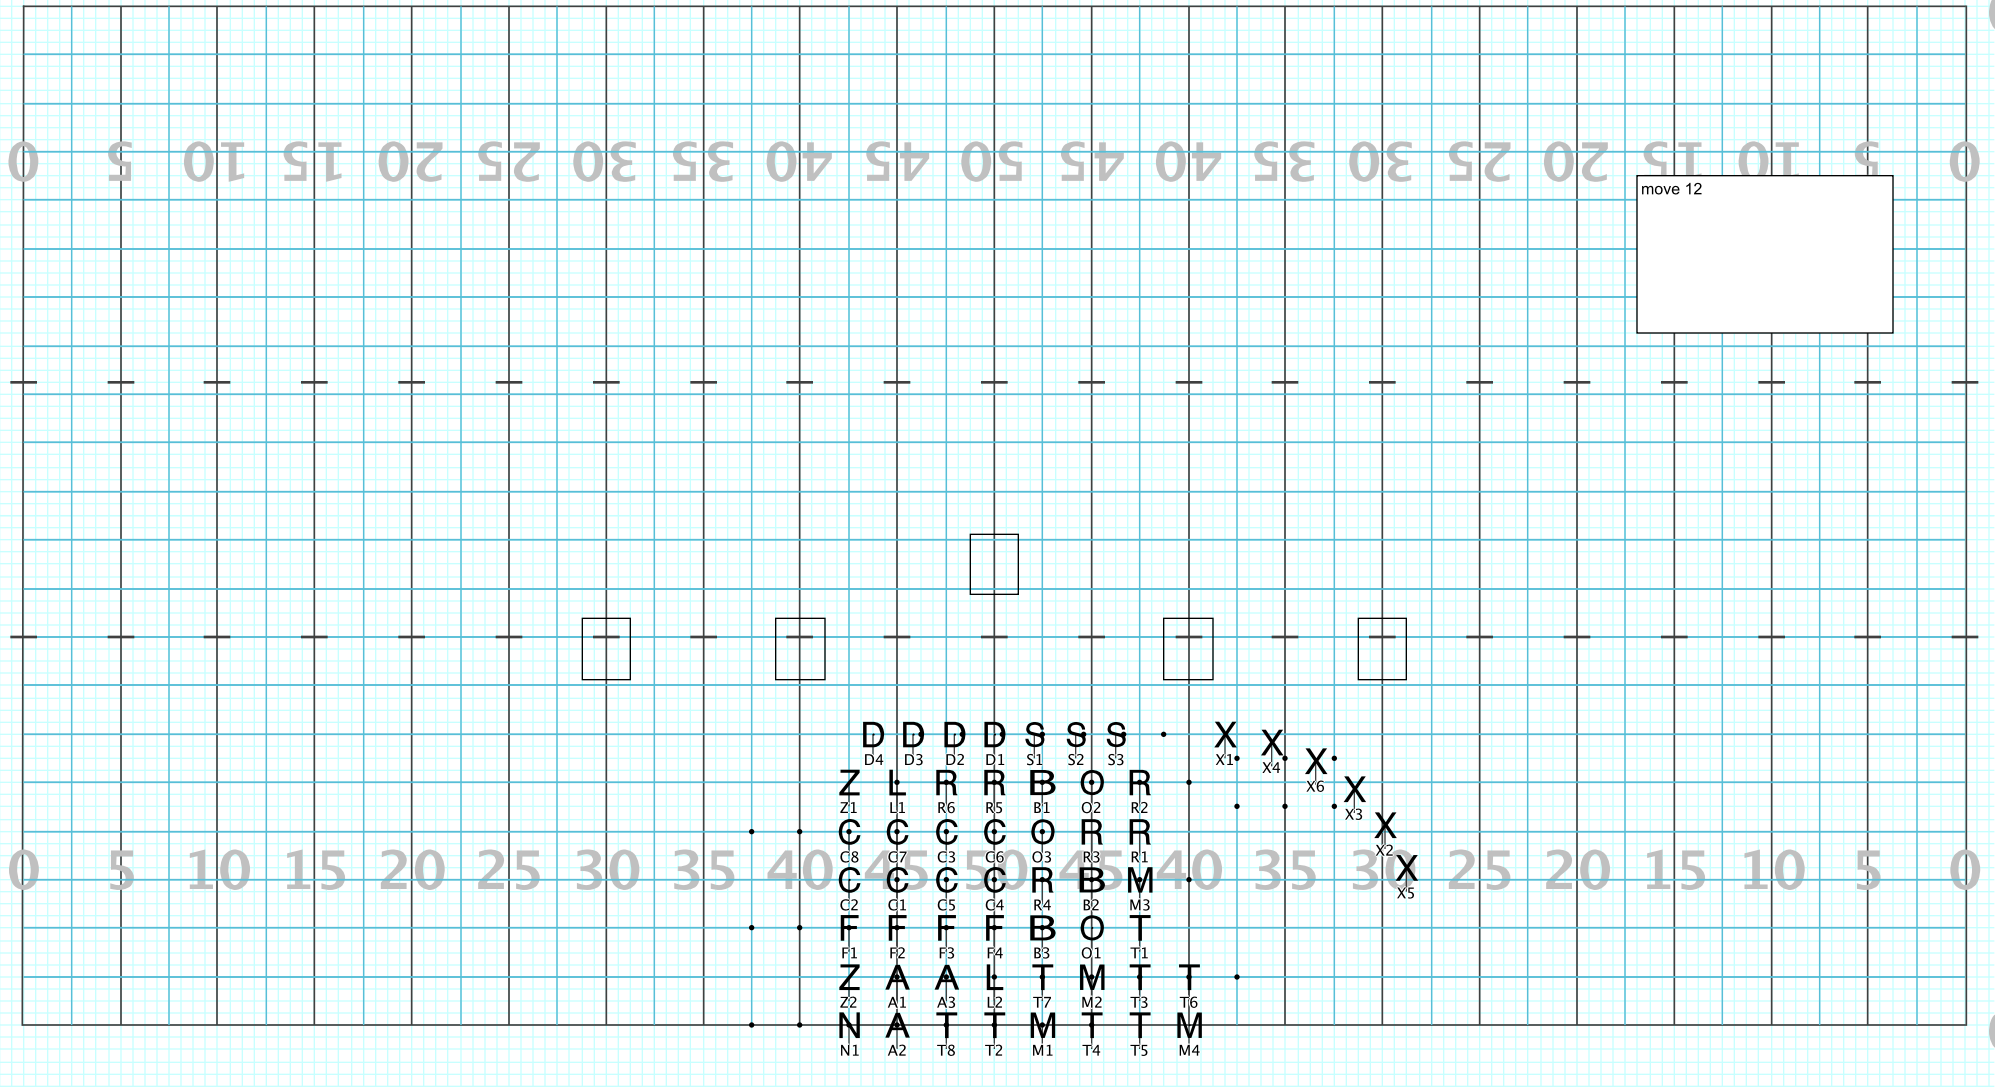

# Benbrook part 3

Director Viewpoint

Set #46 Counts: 12 Measures:

# Benbrook part 3

Director Viewpoint

Set #47 Counts: 12 Measures:

# Benbrook part 3

Director Viewpoint

Set #48 Counts: 12 Measures: