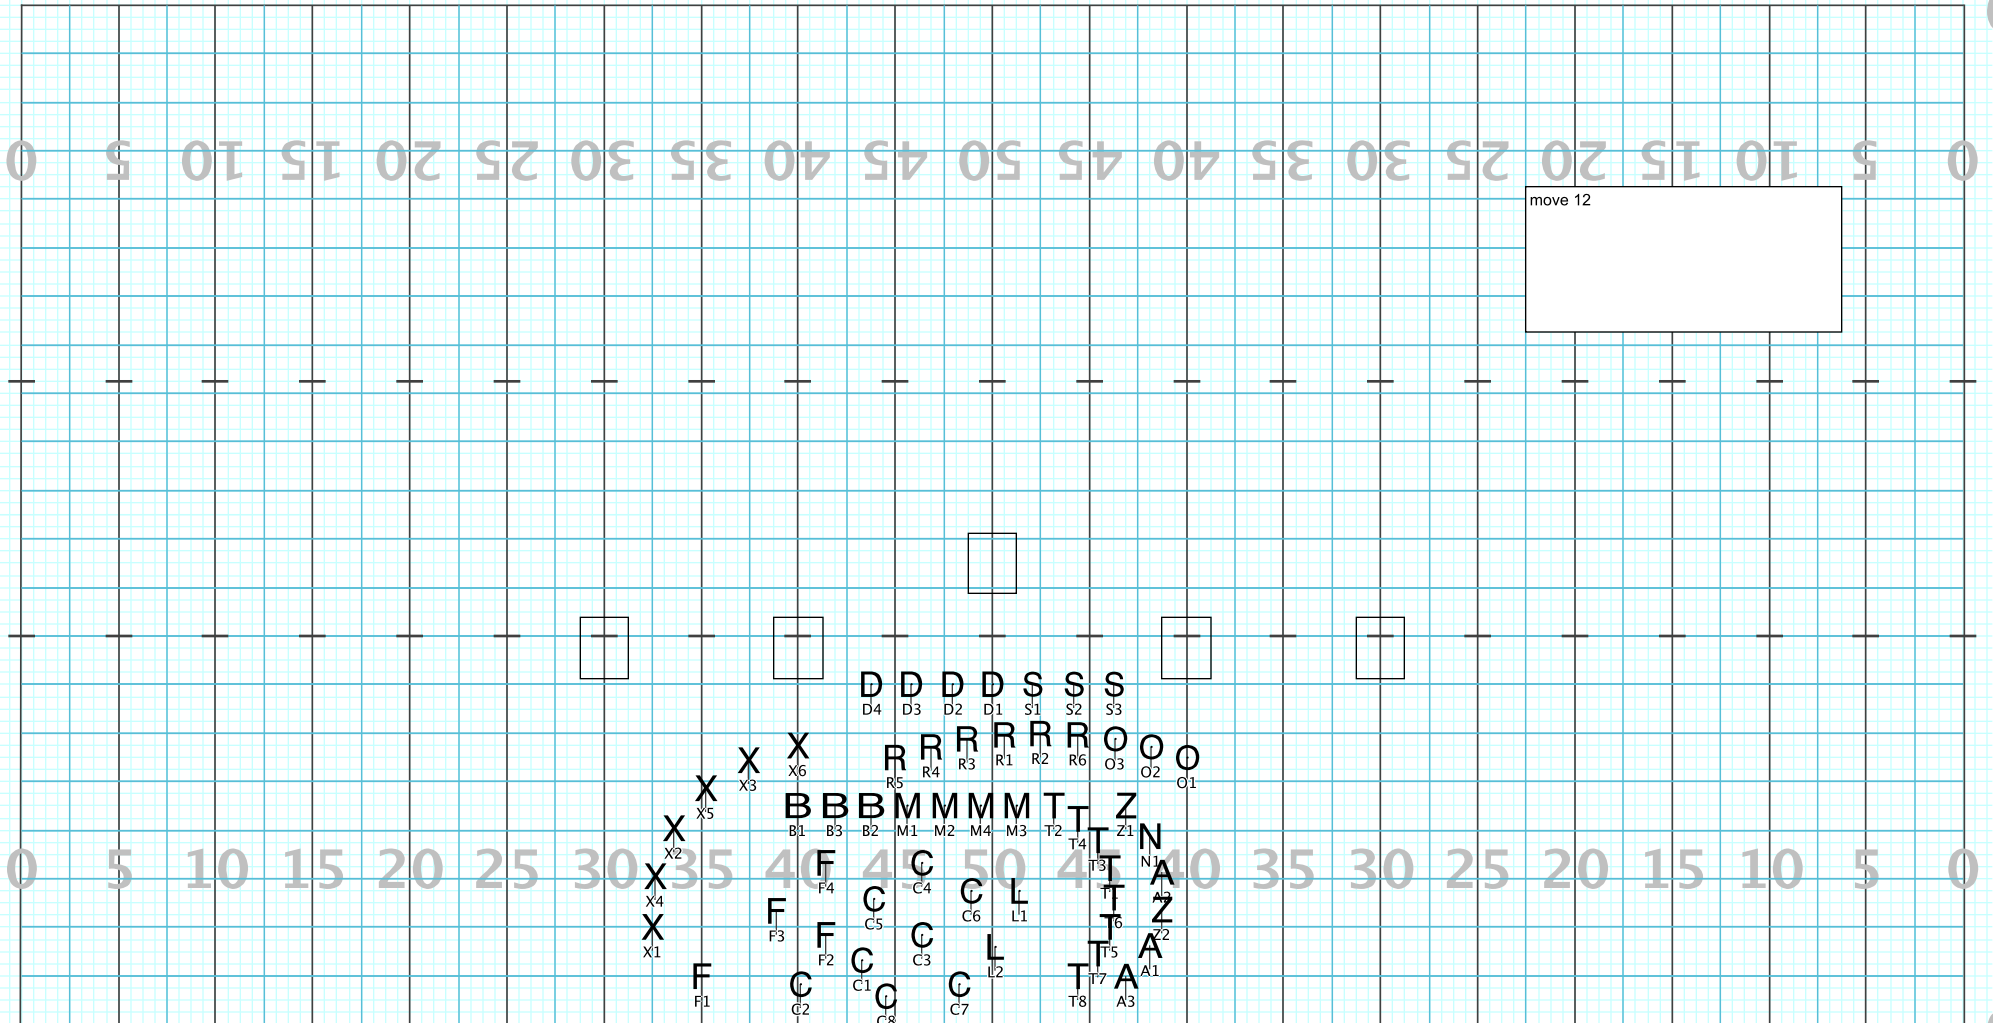

# Benbrook part 3

Licensed to: Jordan English  
Created on Pyware 3D.

Director Viewpoint

Set #26 Counts: 0 Measures:

# Benbrook part 3

Director Viewpoint

Set #29 Counts: 12 Measures: