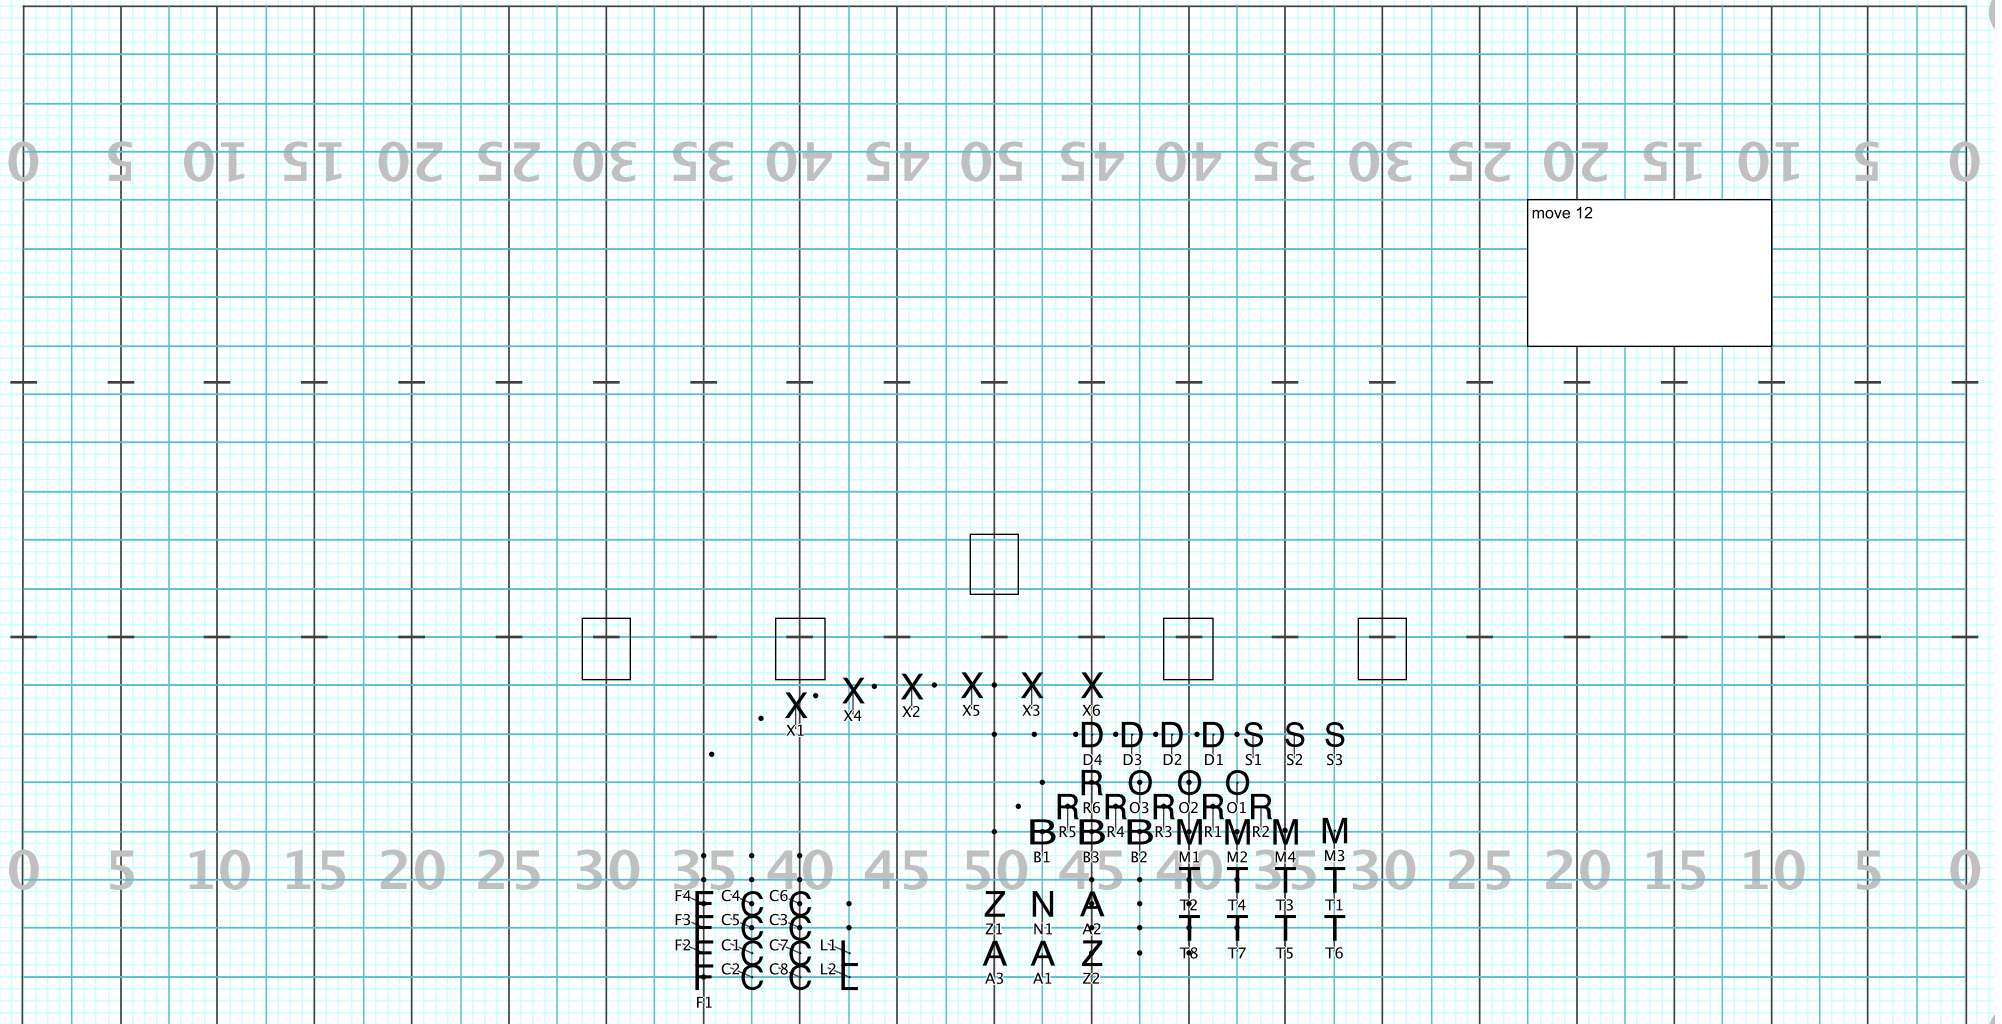

Benbrook part 3

Licensed to: Jordan English
Created on Pyware 3D.

Director Viewpoint

Set #31 Counts: 12 Measures: