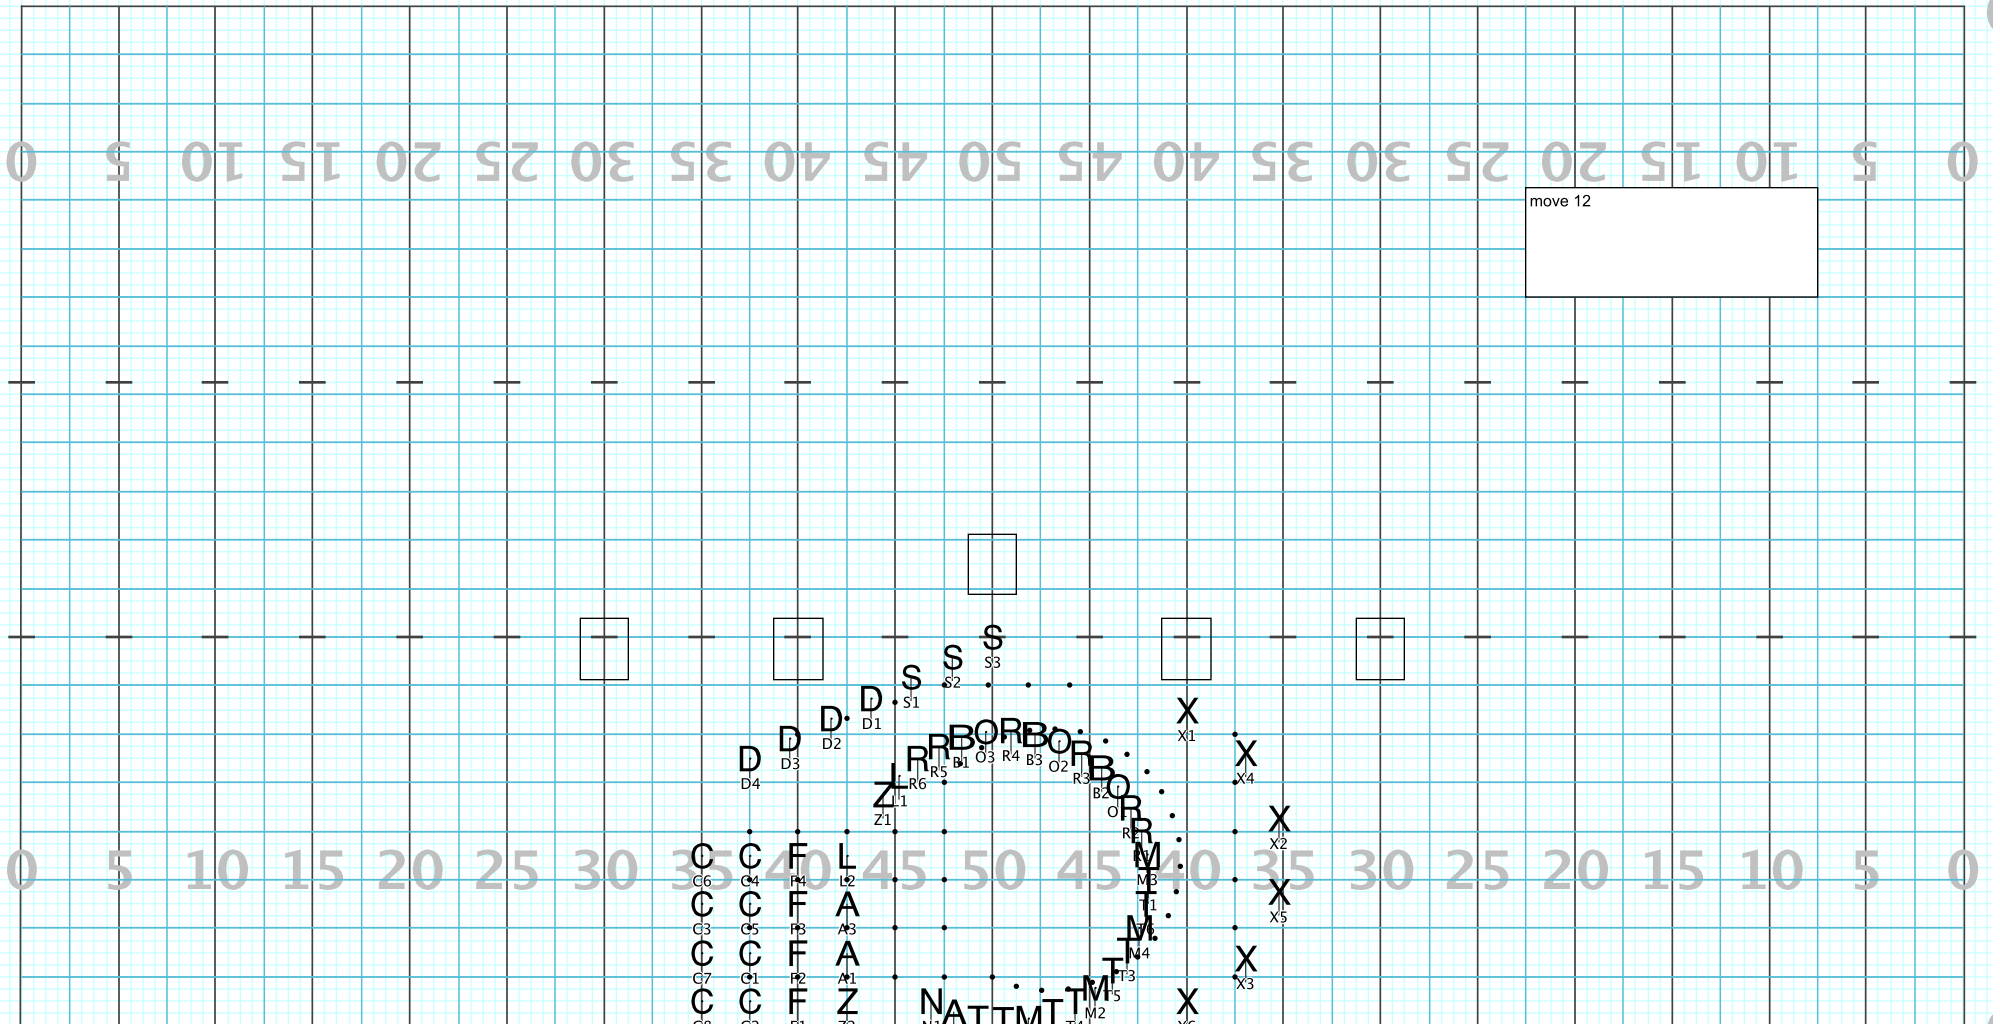

Benbrook part 3

Licensed to: Jordan English
Created on Pyware 3D.

Director Viewpoint

Set #41 Counts: 12 Measures: