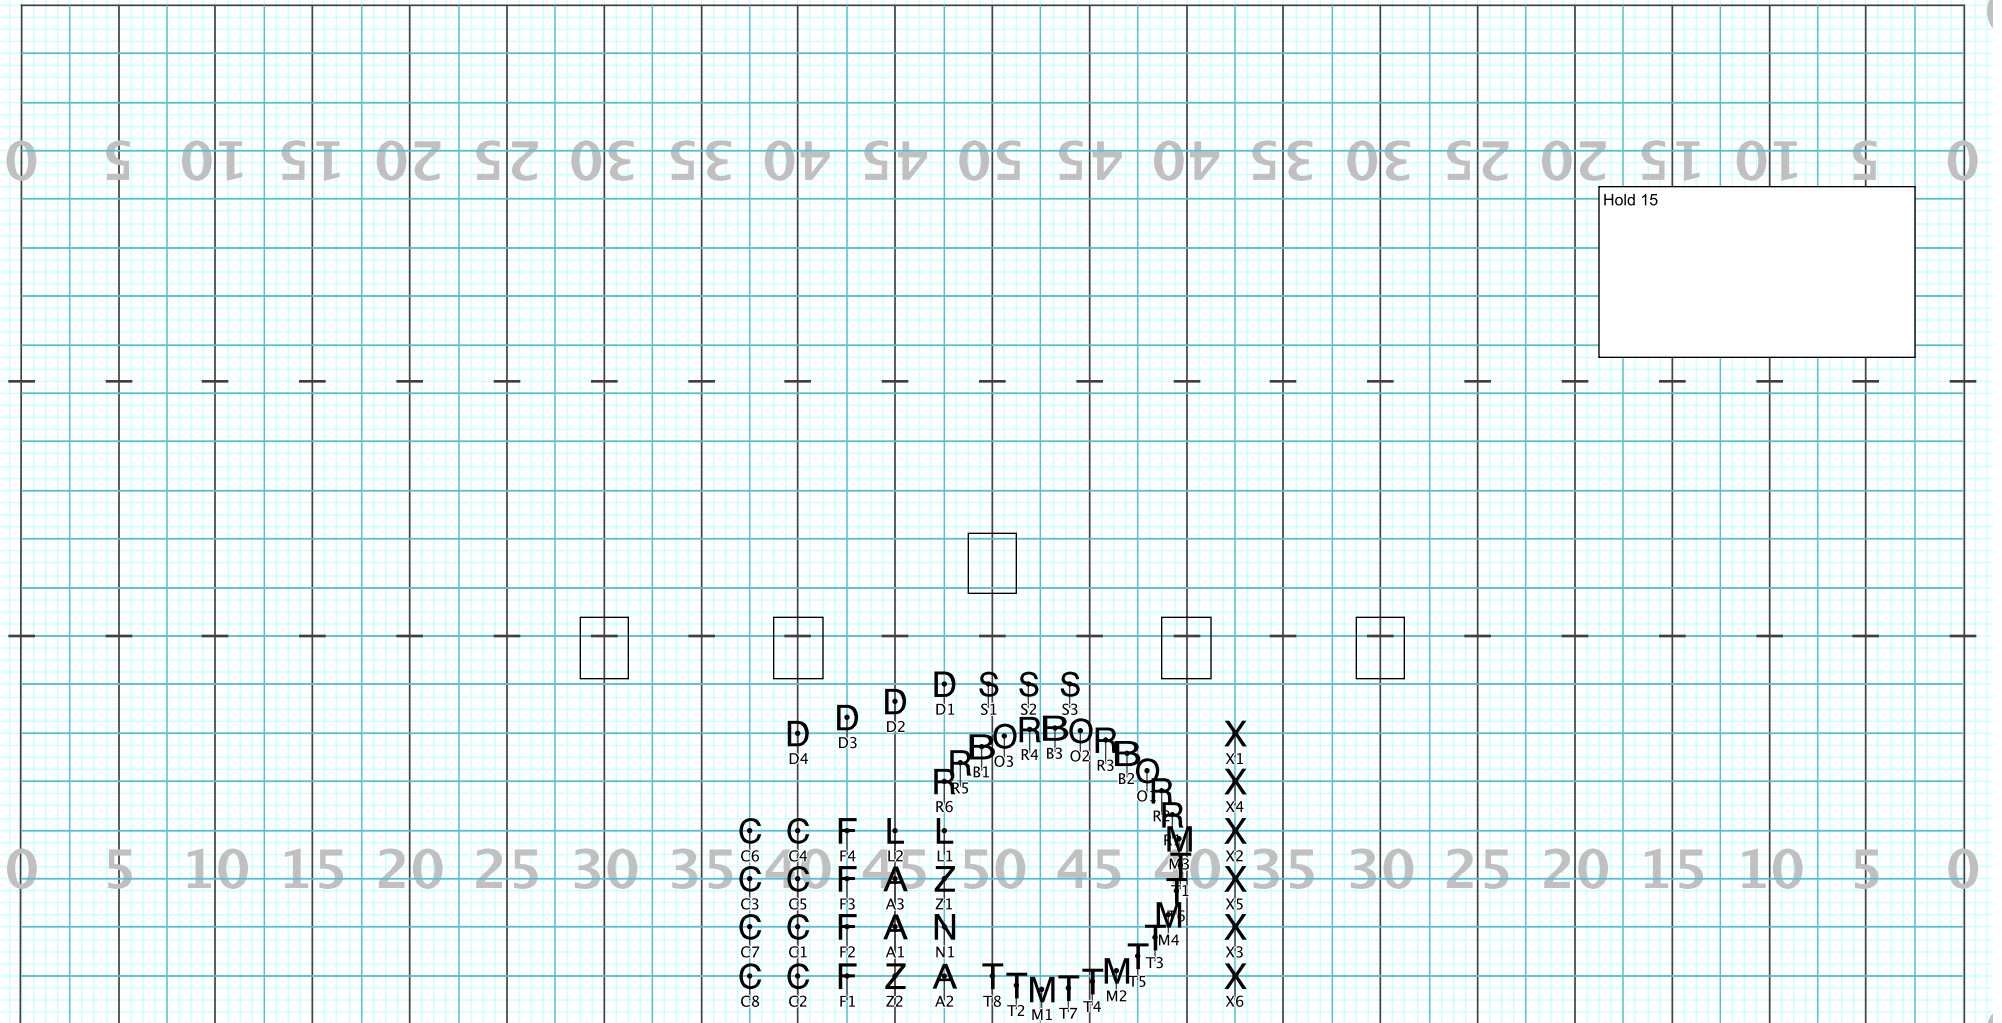

Benbrook part 3

Licensed to: Jordan English
Created on Pyware 3D.

Director Viewpoint

Set #40 Counts: 15 Measures: