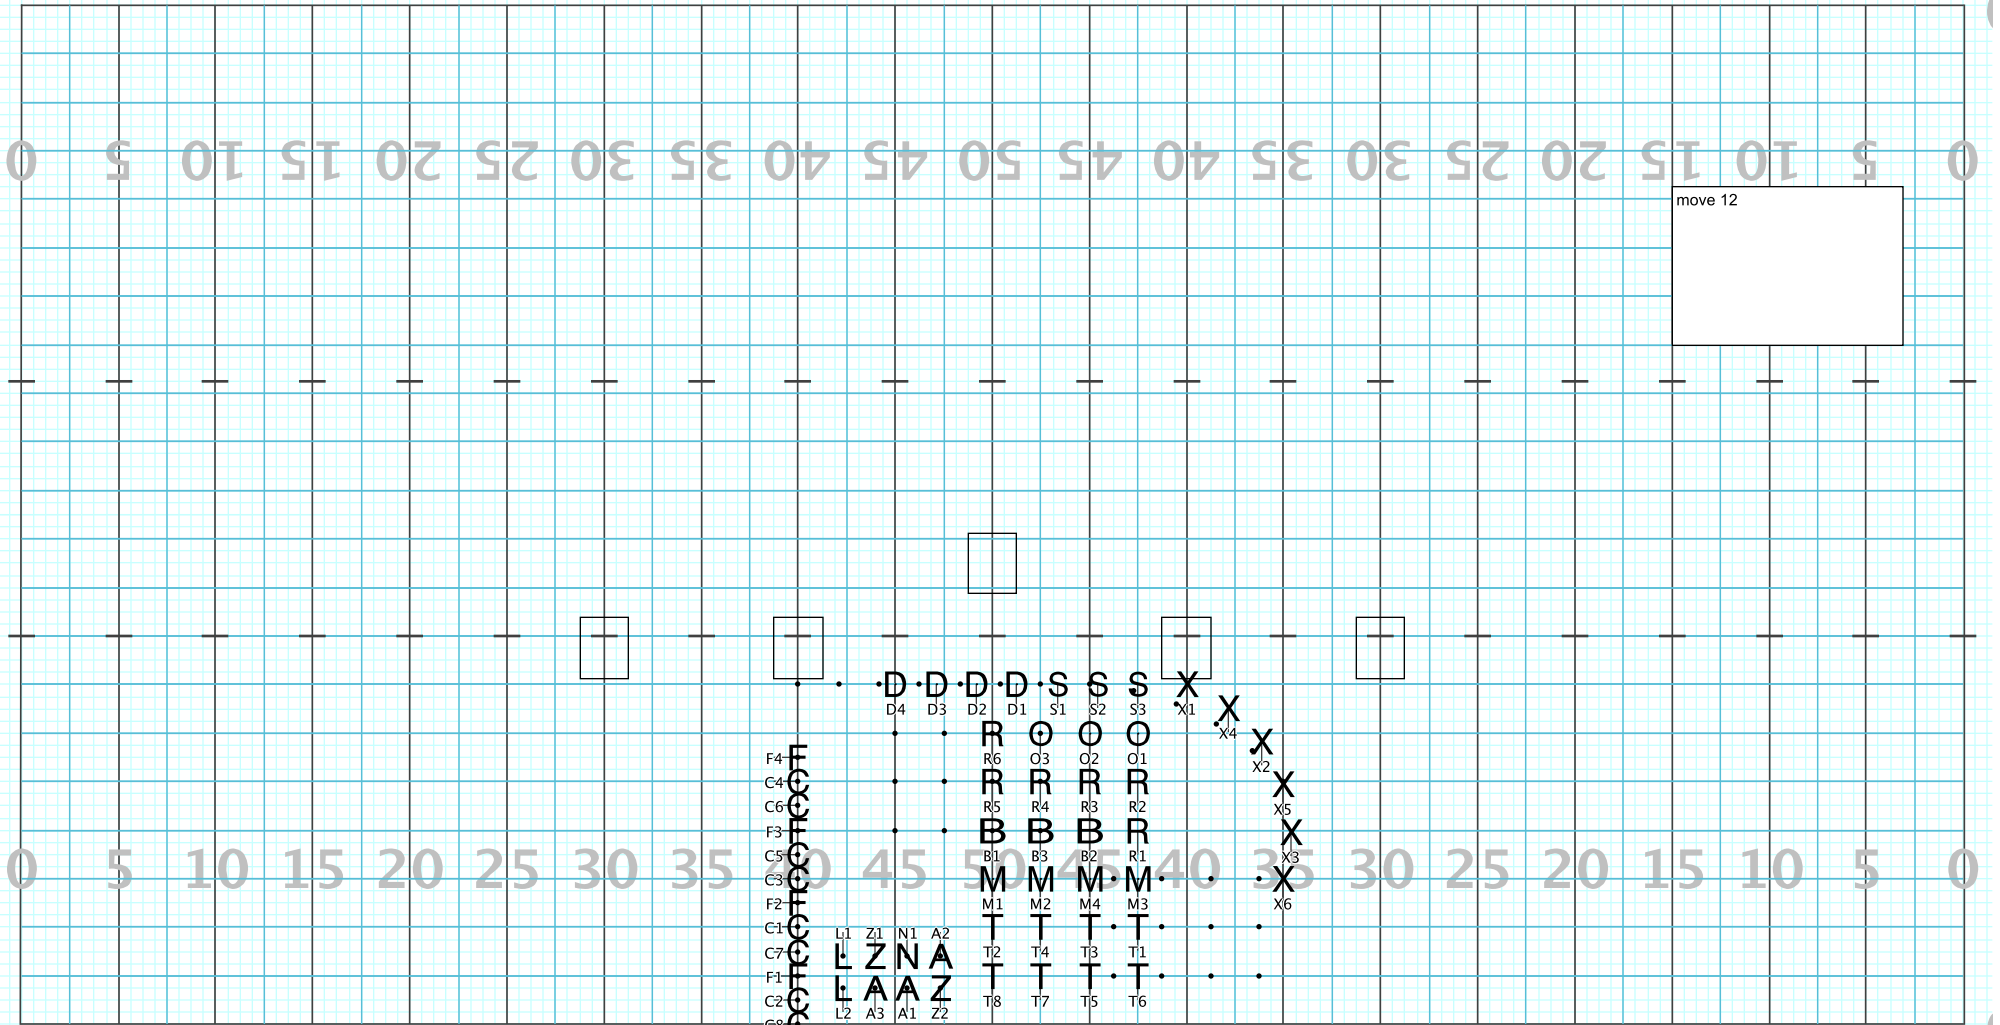

Benbrook part 3

Licensed to: Jordan English
Created on Pyware 3D.

Director Viewpoint

Set #37 Counts: 12 Measures: