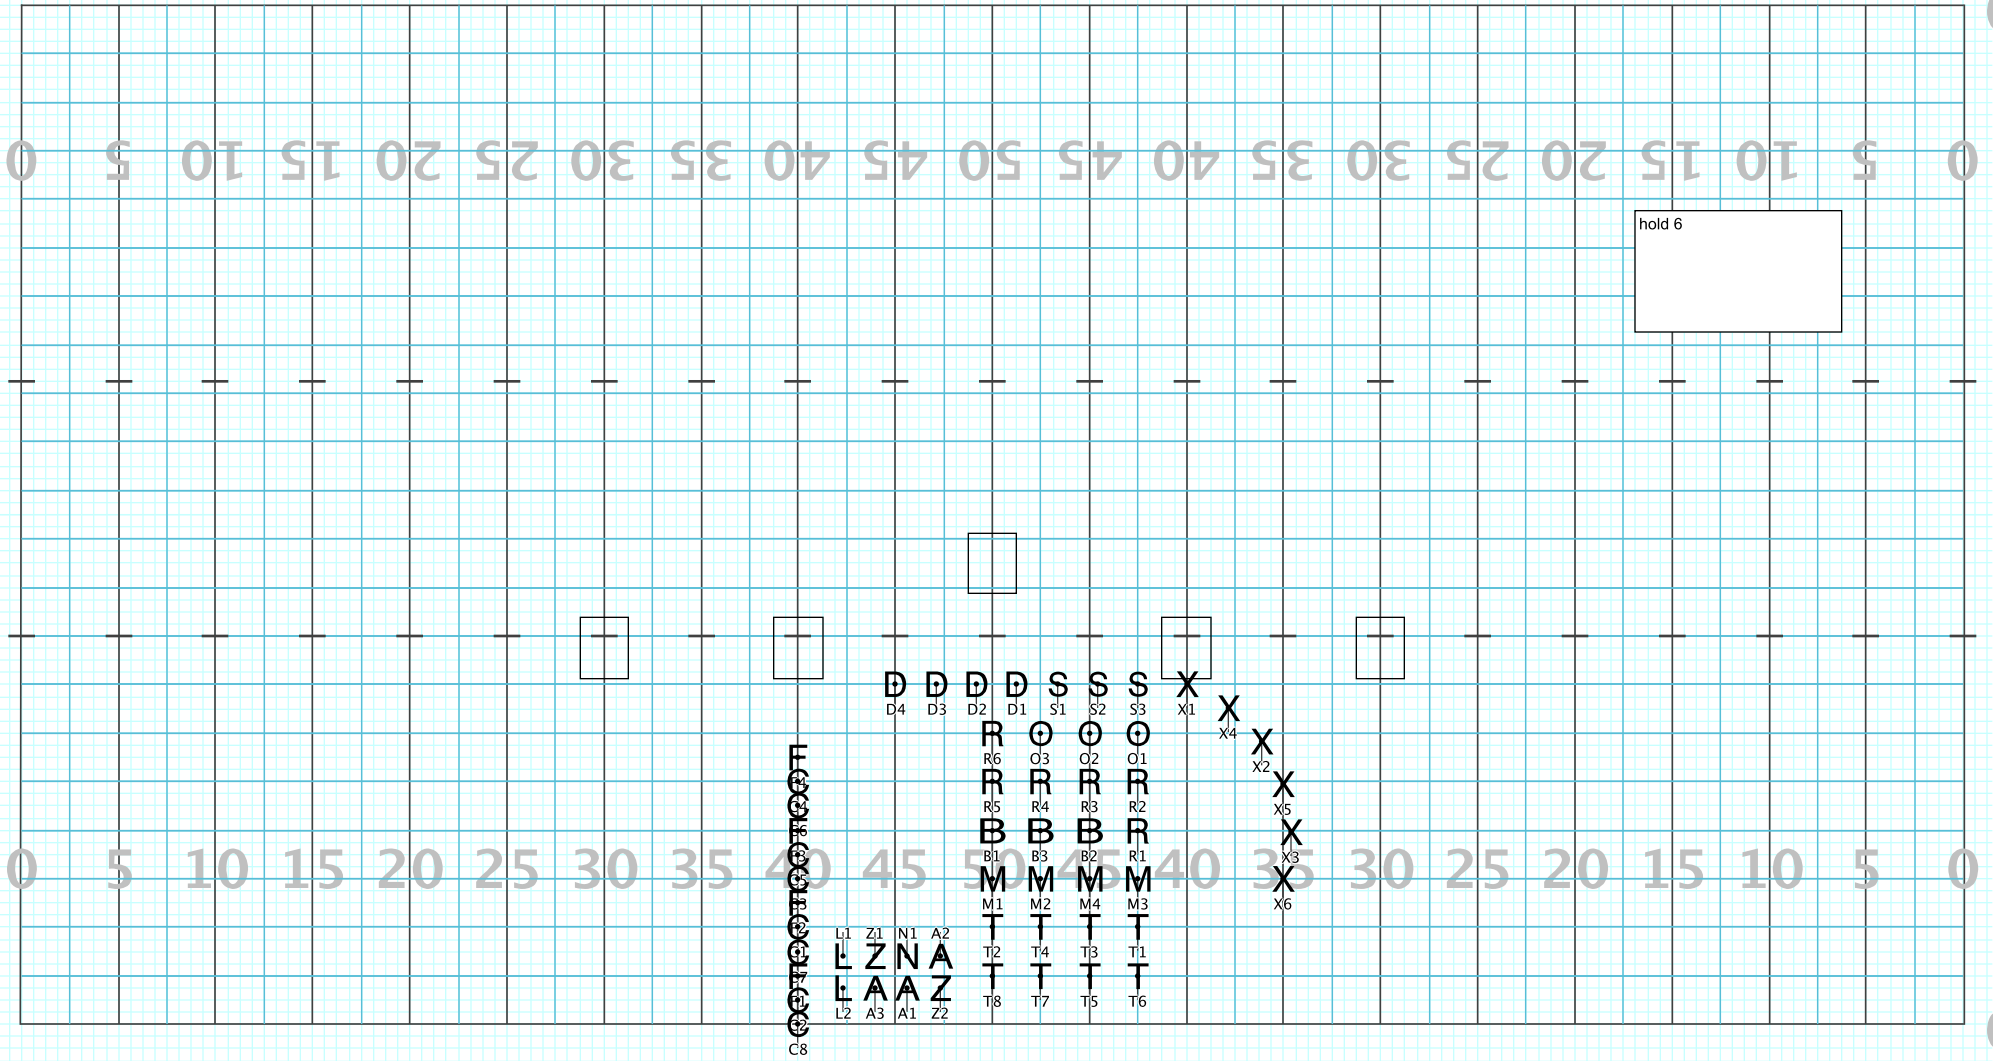

Benbrook part 3

Licensed to: Jordan English
Created on Pyware 3D.

Director Viewpoint

Set #38 Counts: 6 Measures: