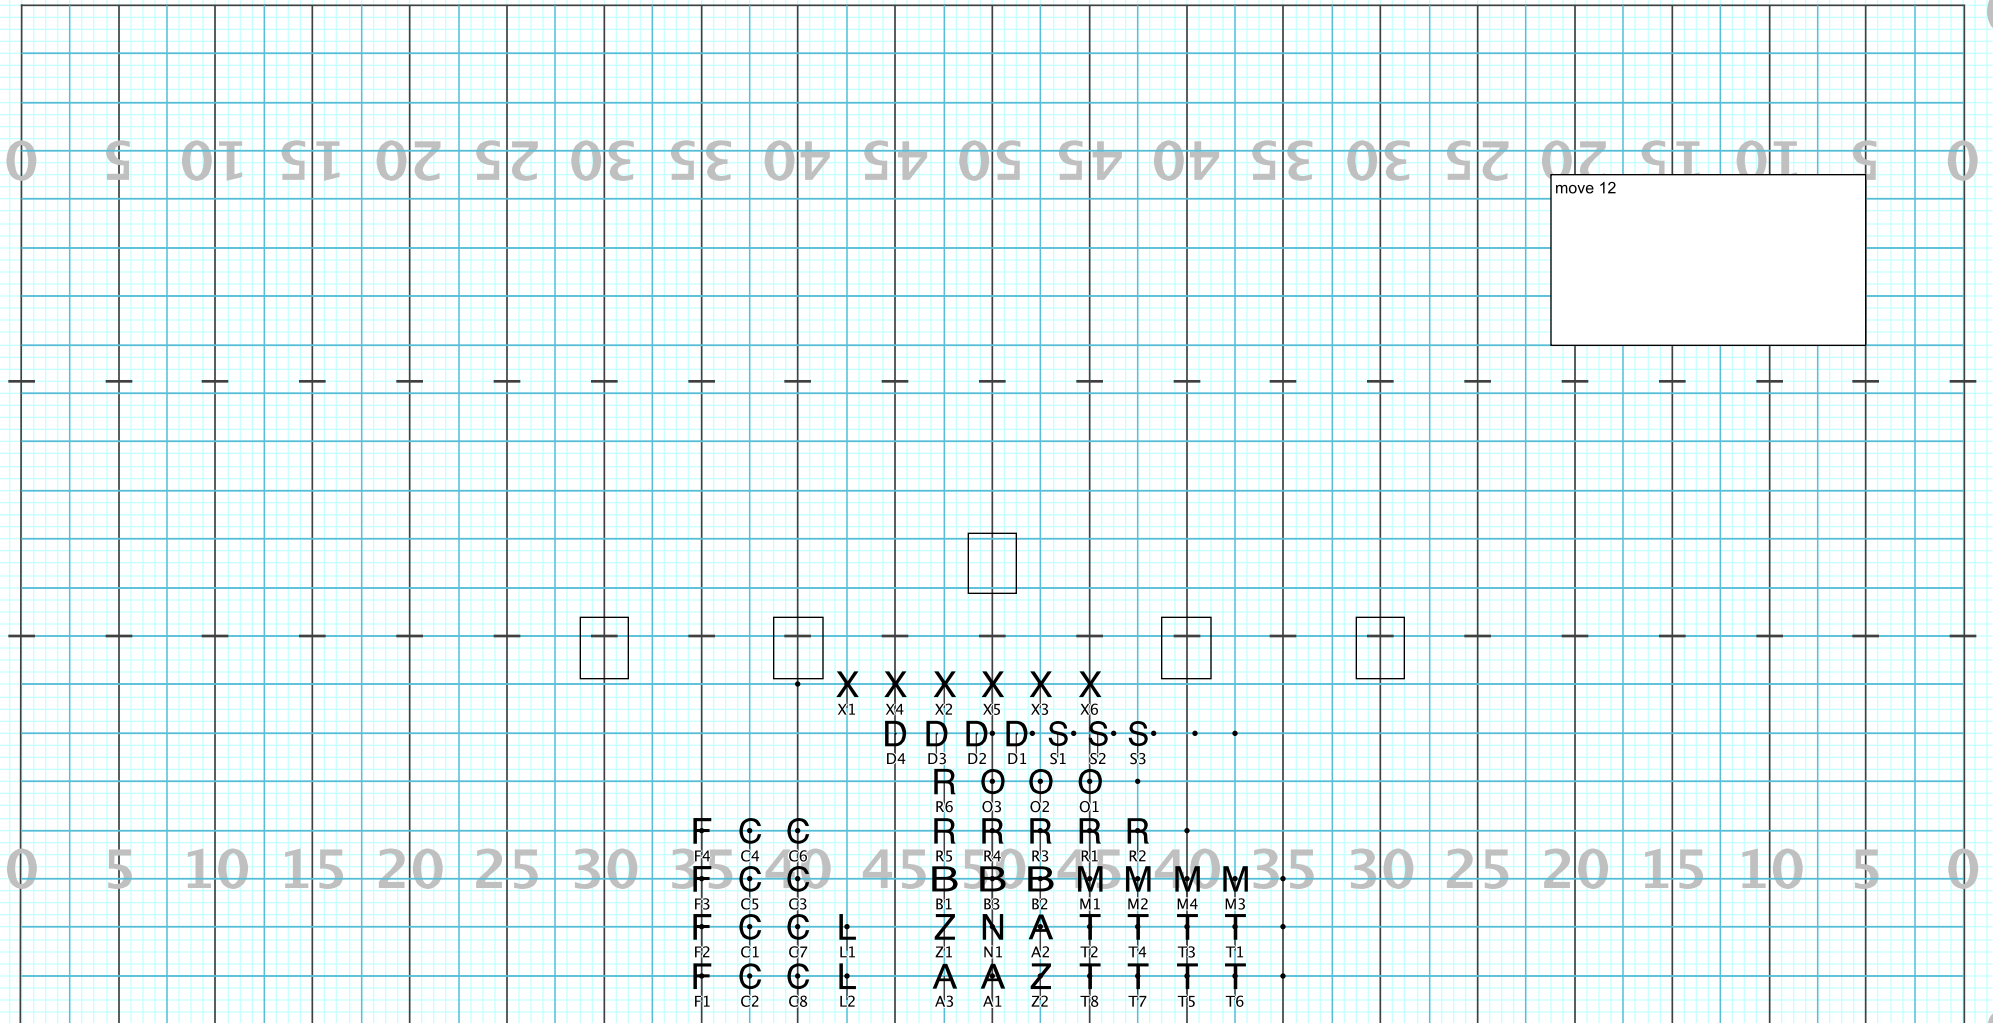

Benbrook part 3

Licensed to: Jordan English
Created on Pyware 3D.

Director Viewpoint

Set #33 Counts: 12 Measures: