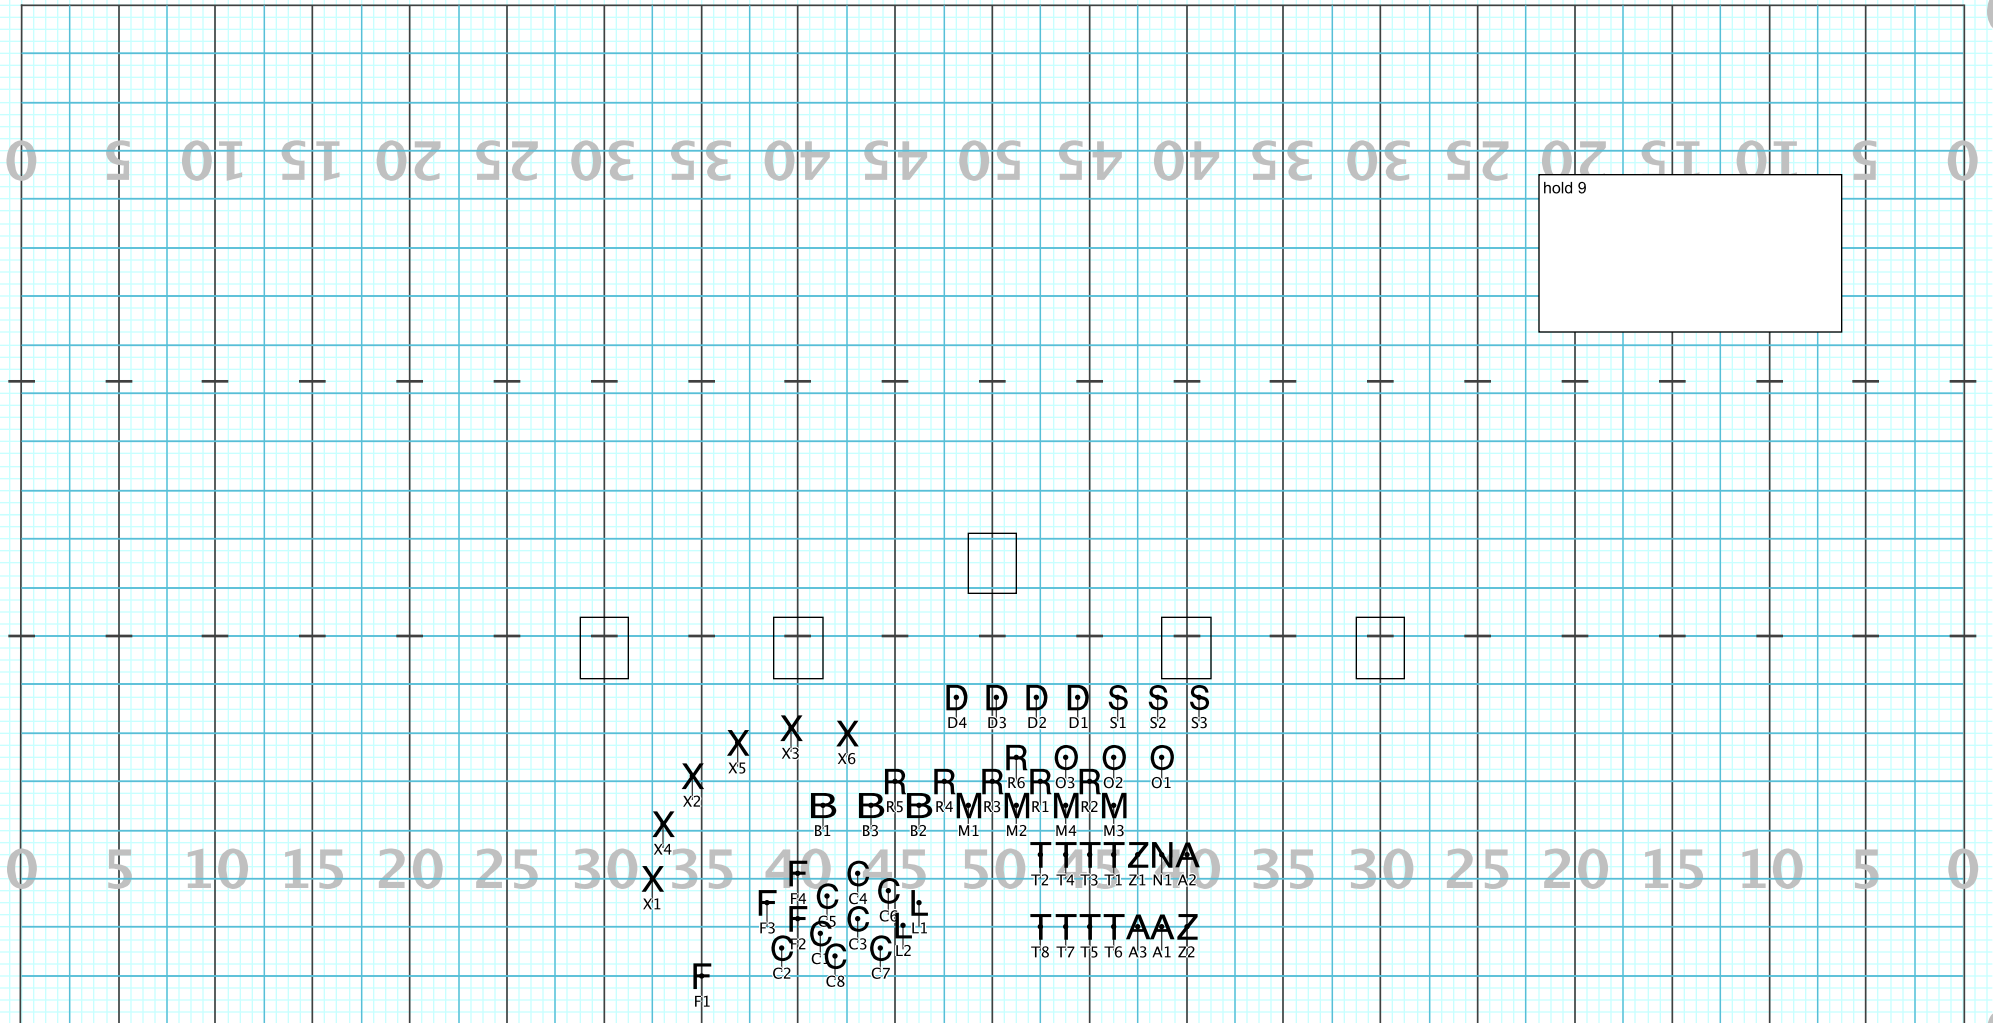

Benbrook part 3

Licensed to: Jordan English
Created on Pyware 3D.

Director Viewpoint

Set #28 Counts: 9 Measures: