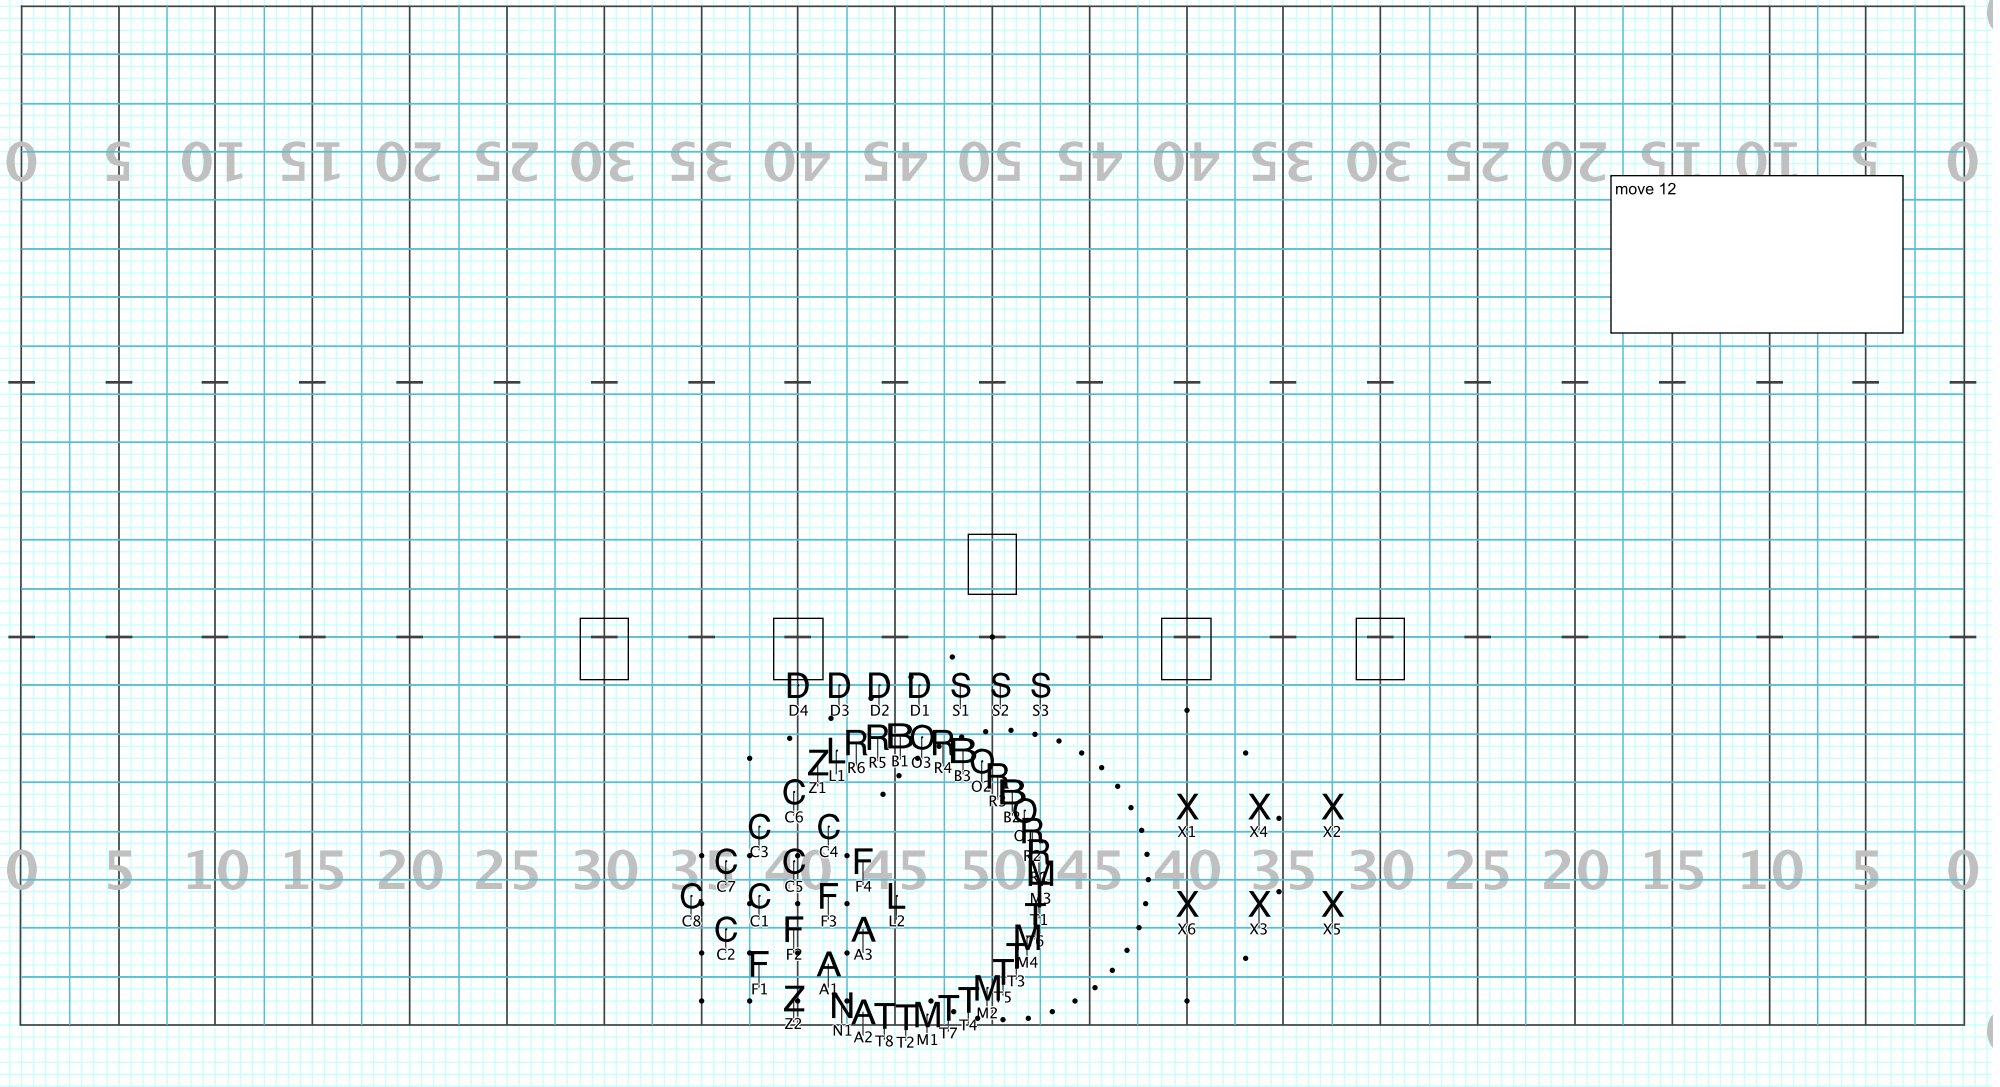

Benbrook part 3

Licensed to: Jordan English
Created on Pyware 3D.

Director Viewpoint

Set #42 Counts: 12 Measures: