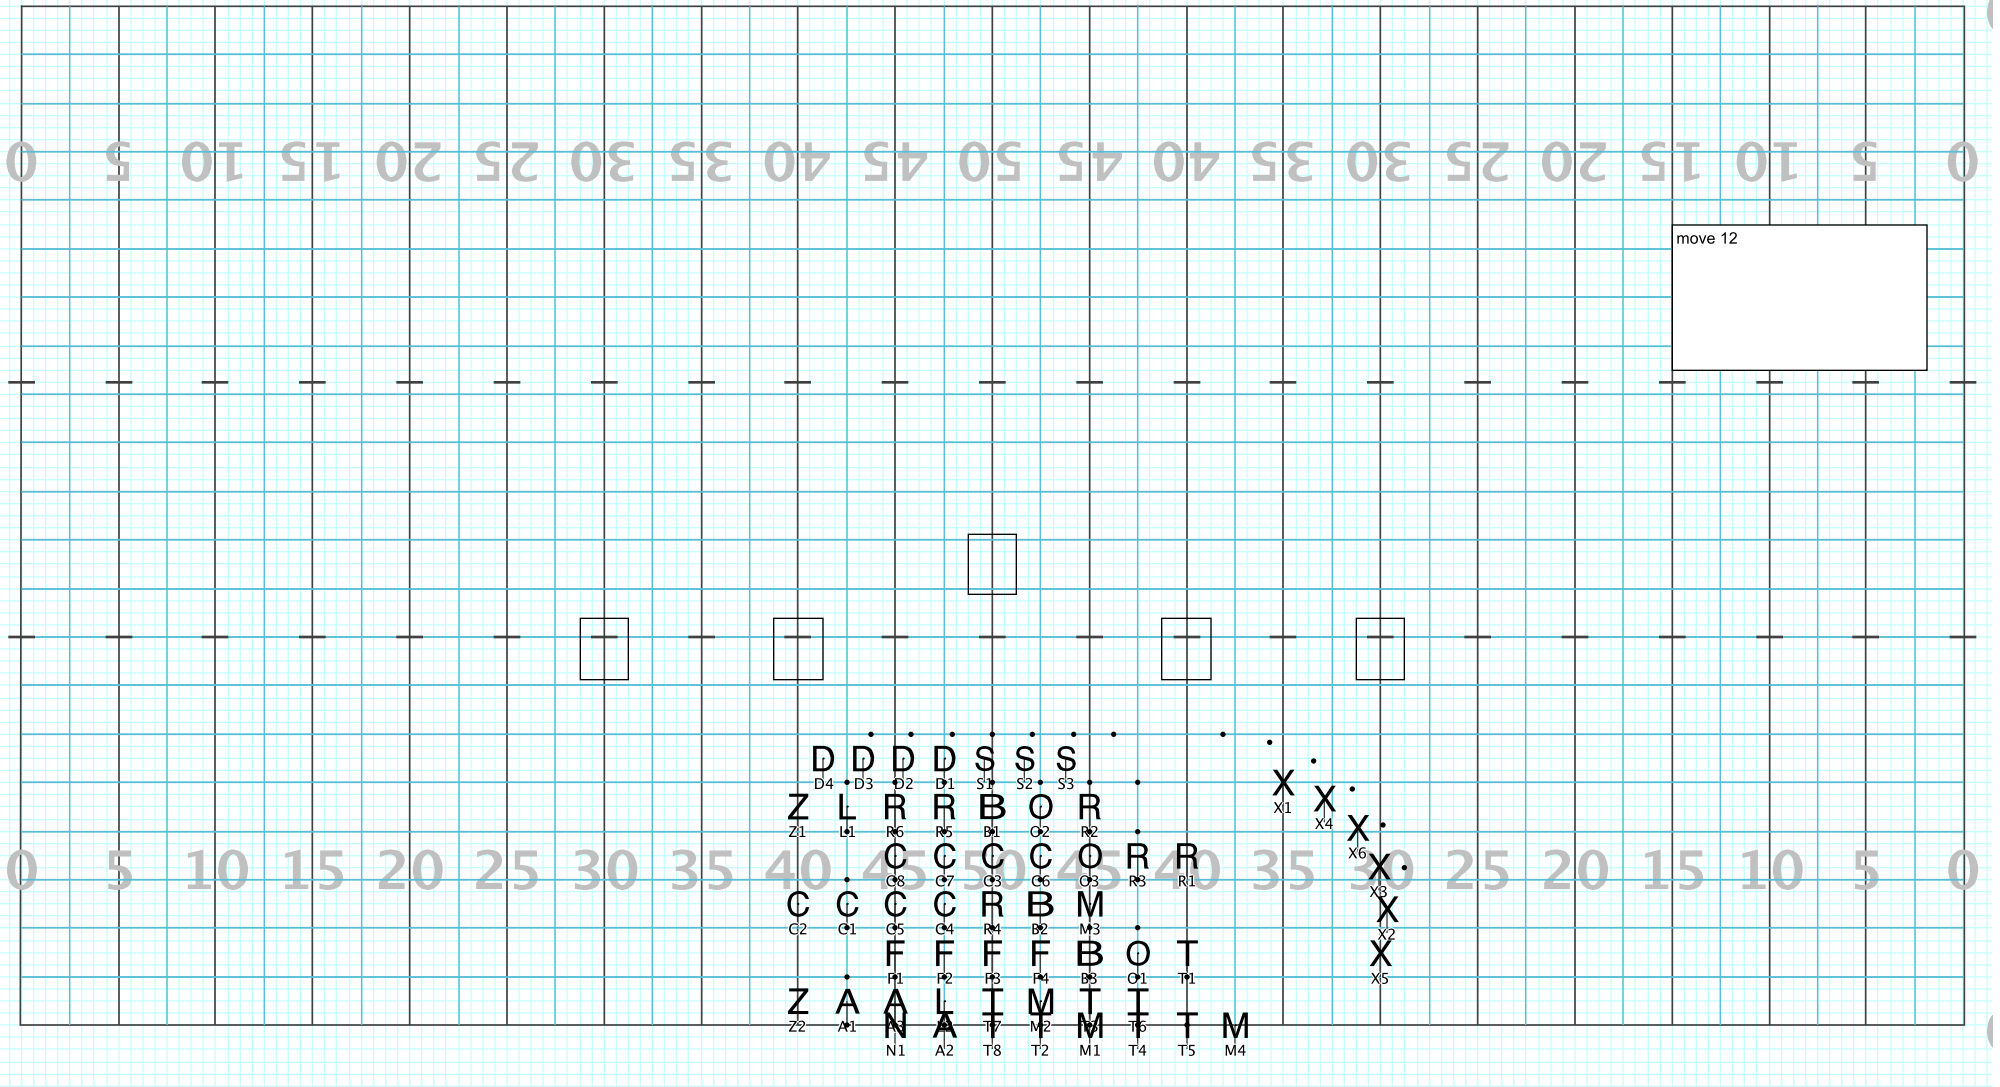

# Benbrook part 3

Director Viewpoint

Set #47 Counts: 12 Measures:

# Benbrook part 3

Director Viewpoint

Set #48 Counts: 12 Measures:

# Benbrook part 3

Licensed to: Jordan English  
Created on Pyware 3D.

Director Viewpoint

Set #49 Counts: 12 Measures:

# Benbrook part 3

Set #50 Counts: 12 Measures:

Director Viewpoint