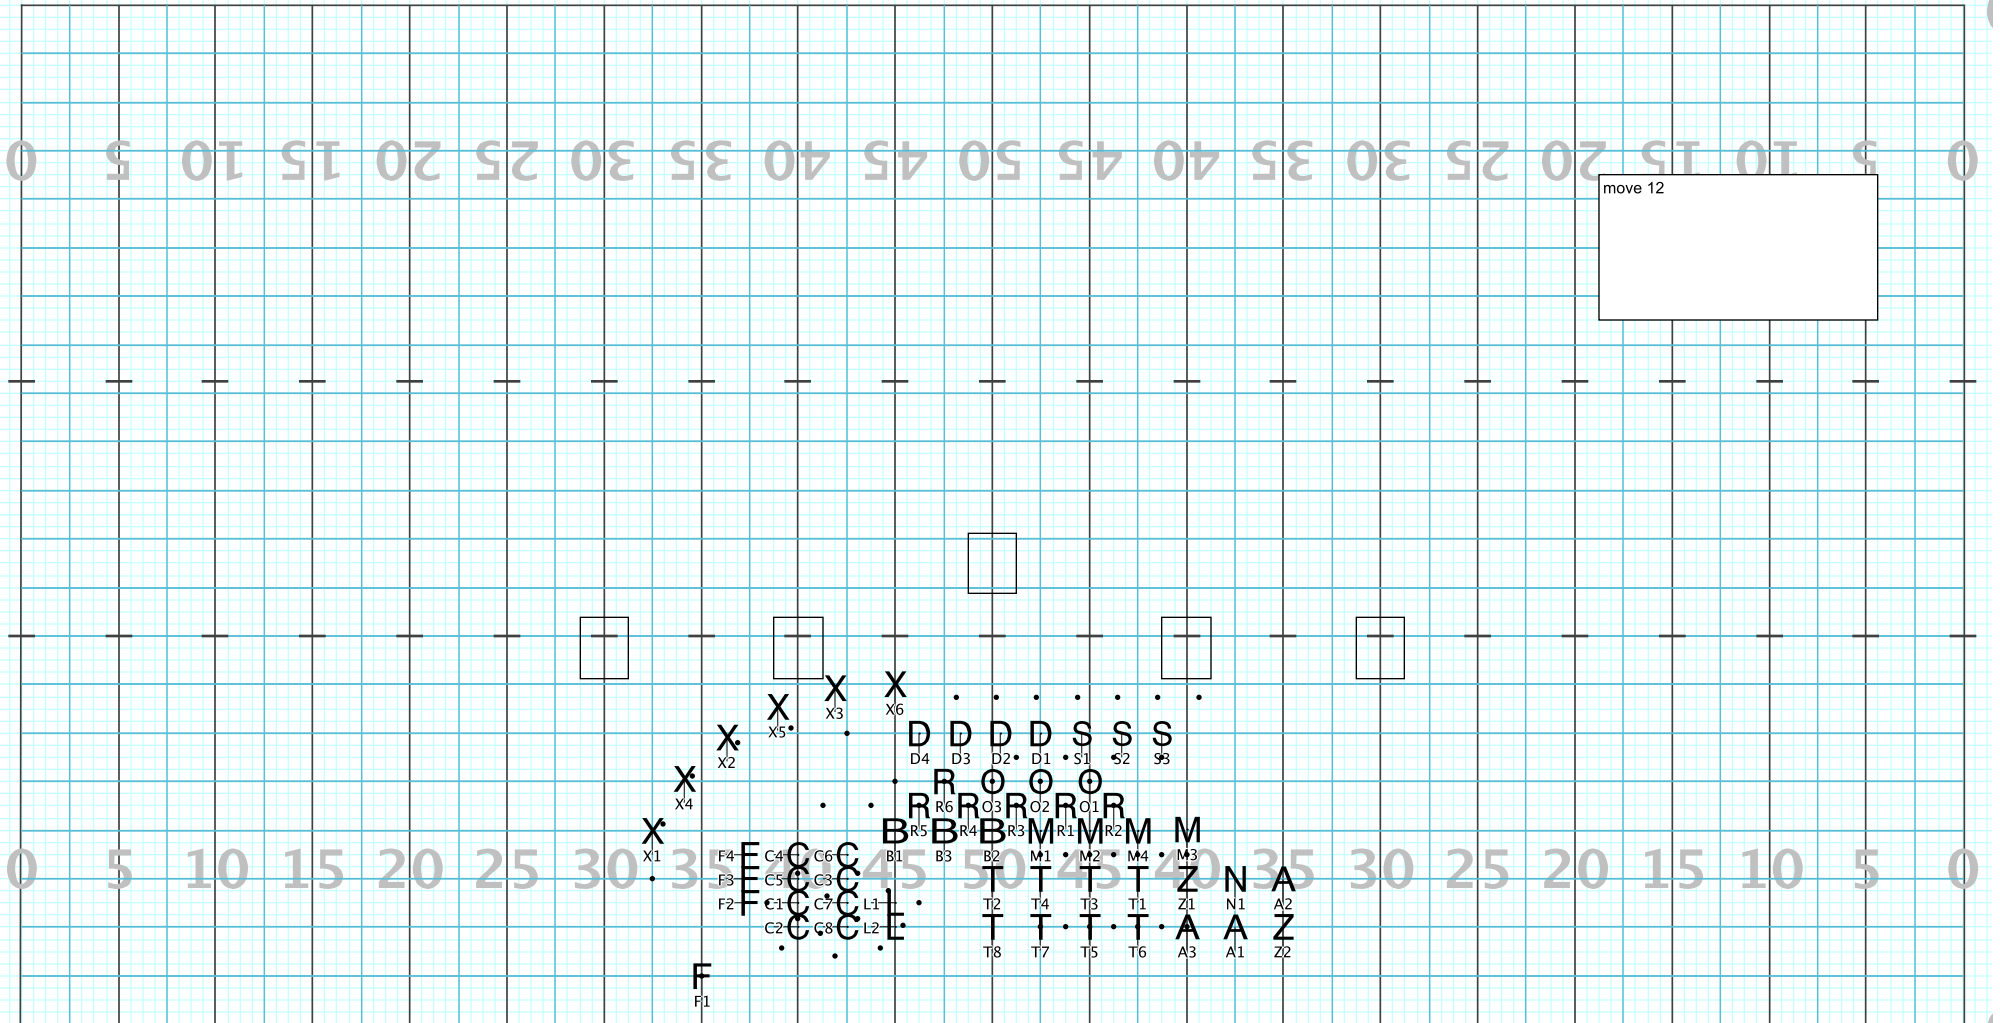

# Benbrook part 3

Director Viewpoint

Set #29 Counts: 12 Measures: