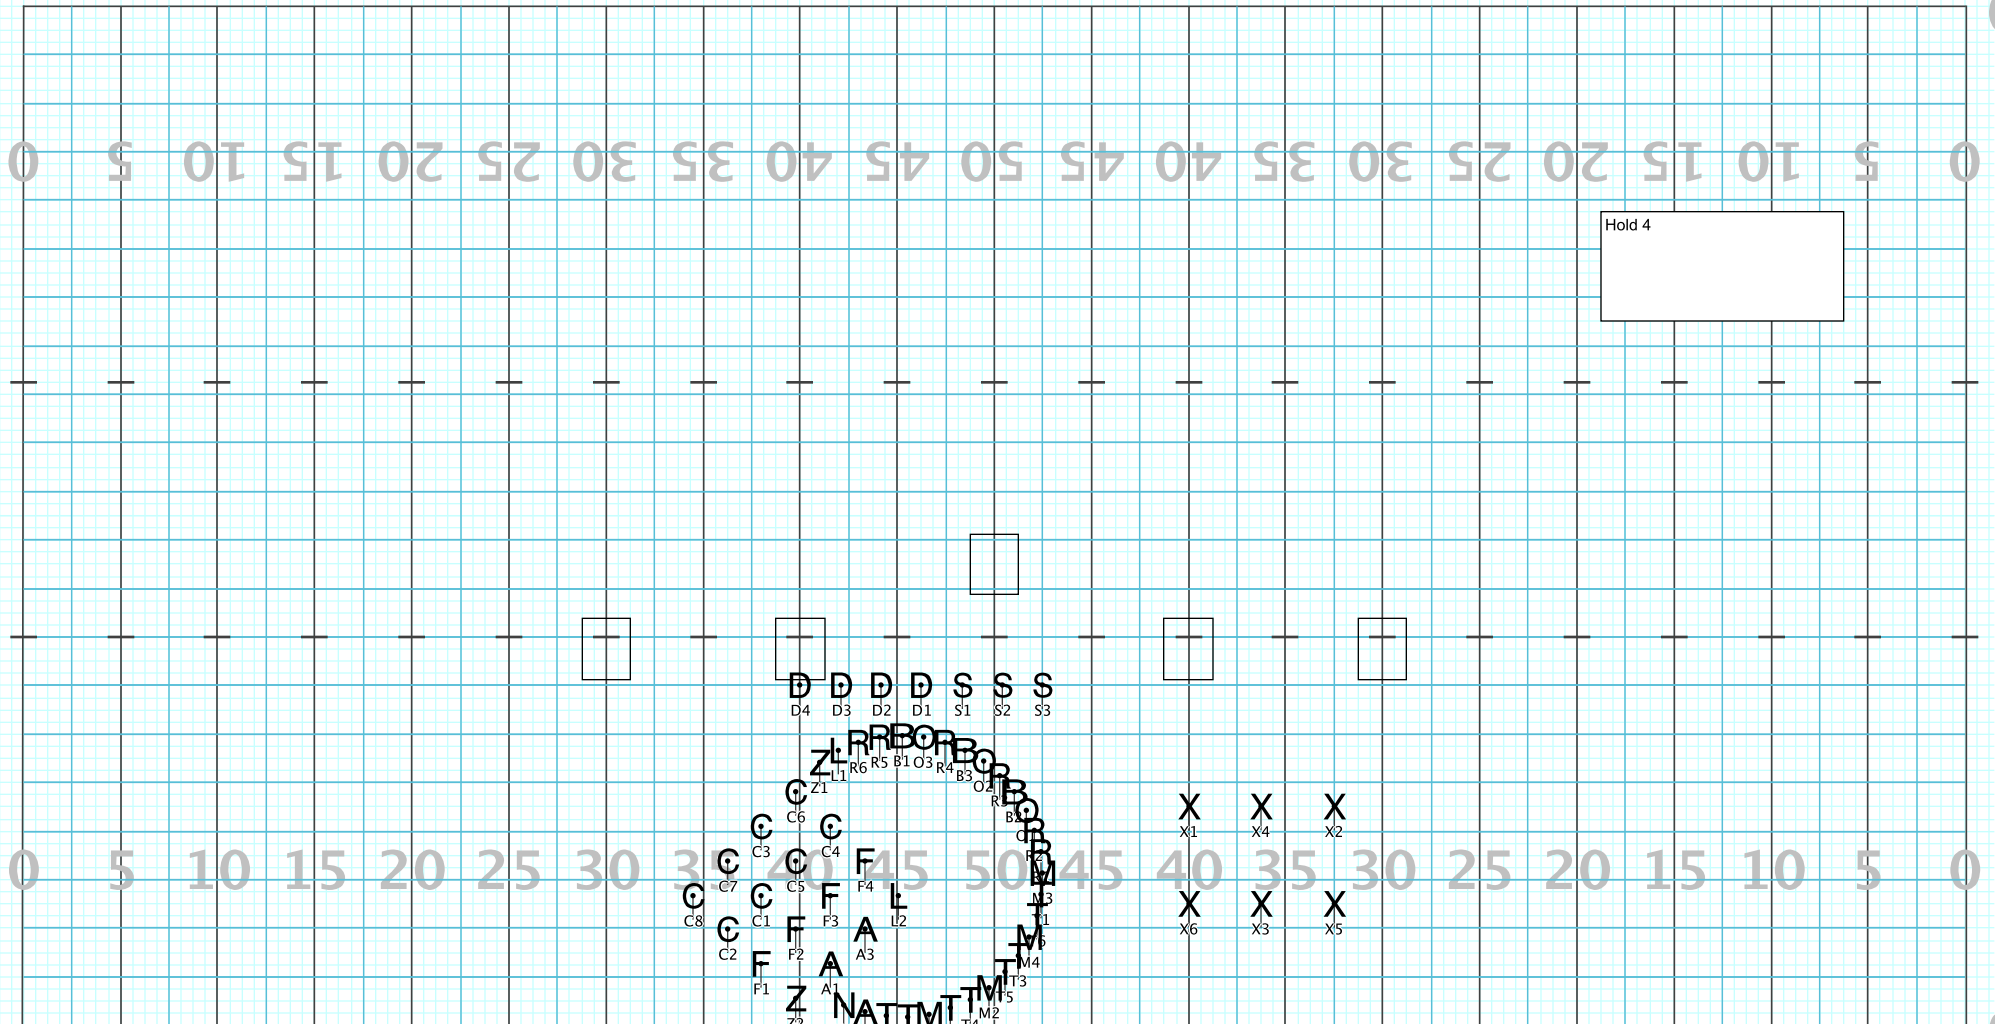

Benbrook part 3

Licensed to: Jordan English
Created on Pyware 3D.

Director Viewpoint

Set #43 Counts: 4 Measures: