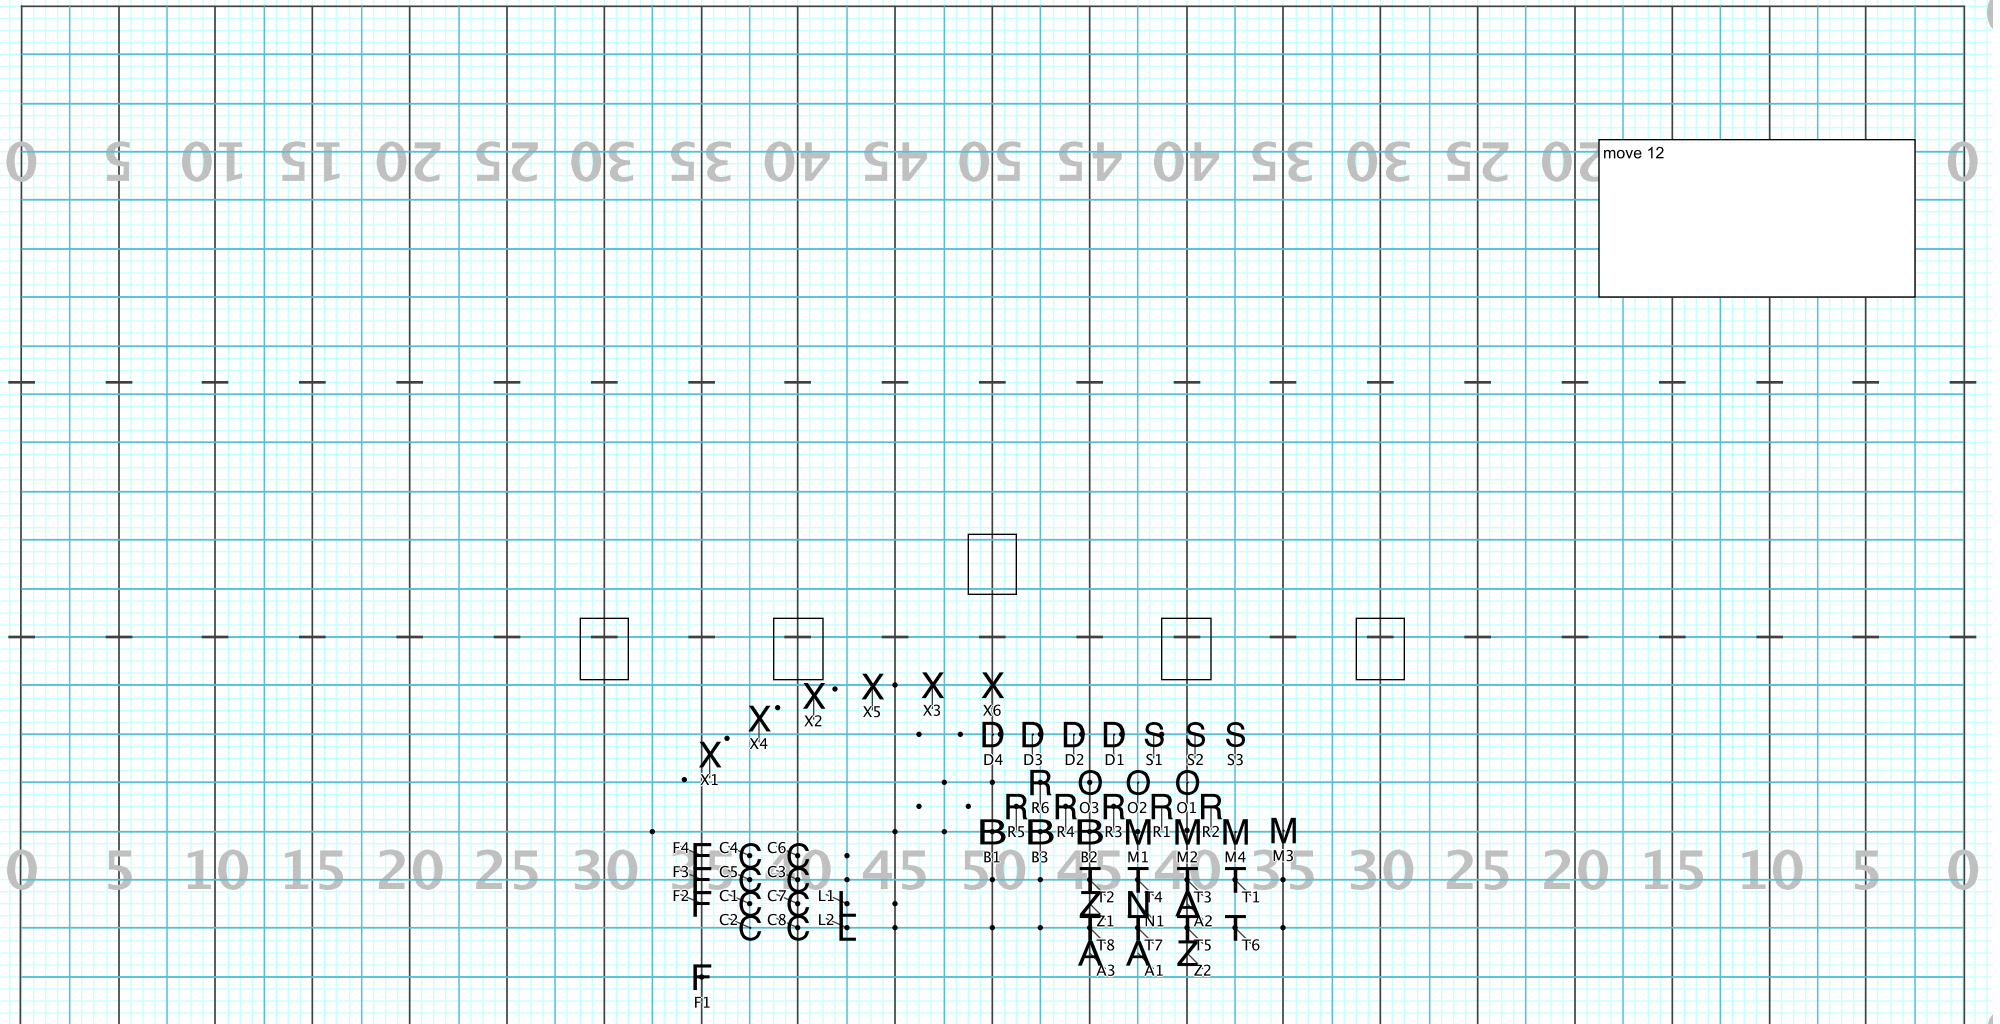

Benbrook part 3

Licensed to: Jordan English
Created on Pyware 3D.

Director Viewpoint

Set #30 Counts: 12 Measures: