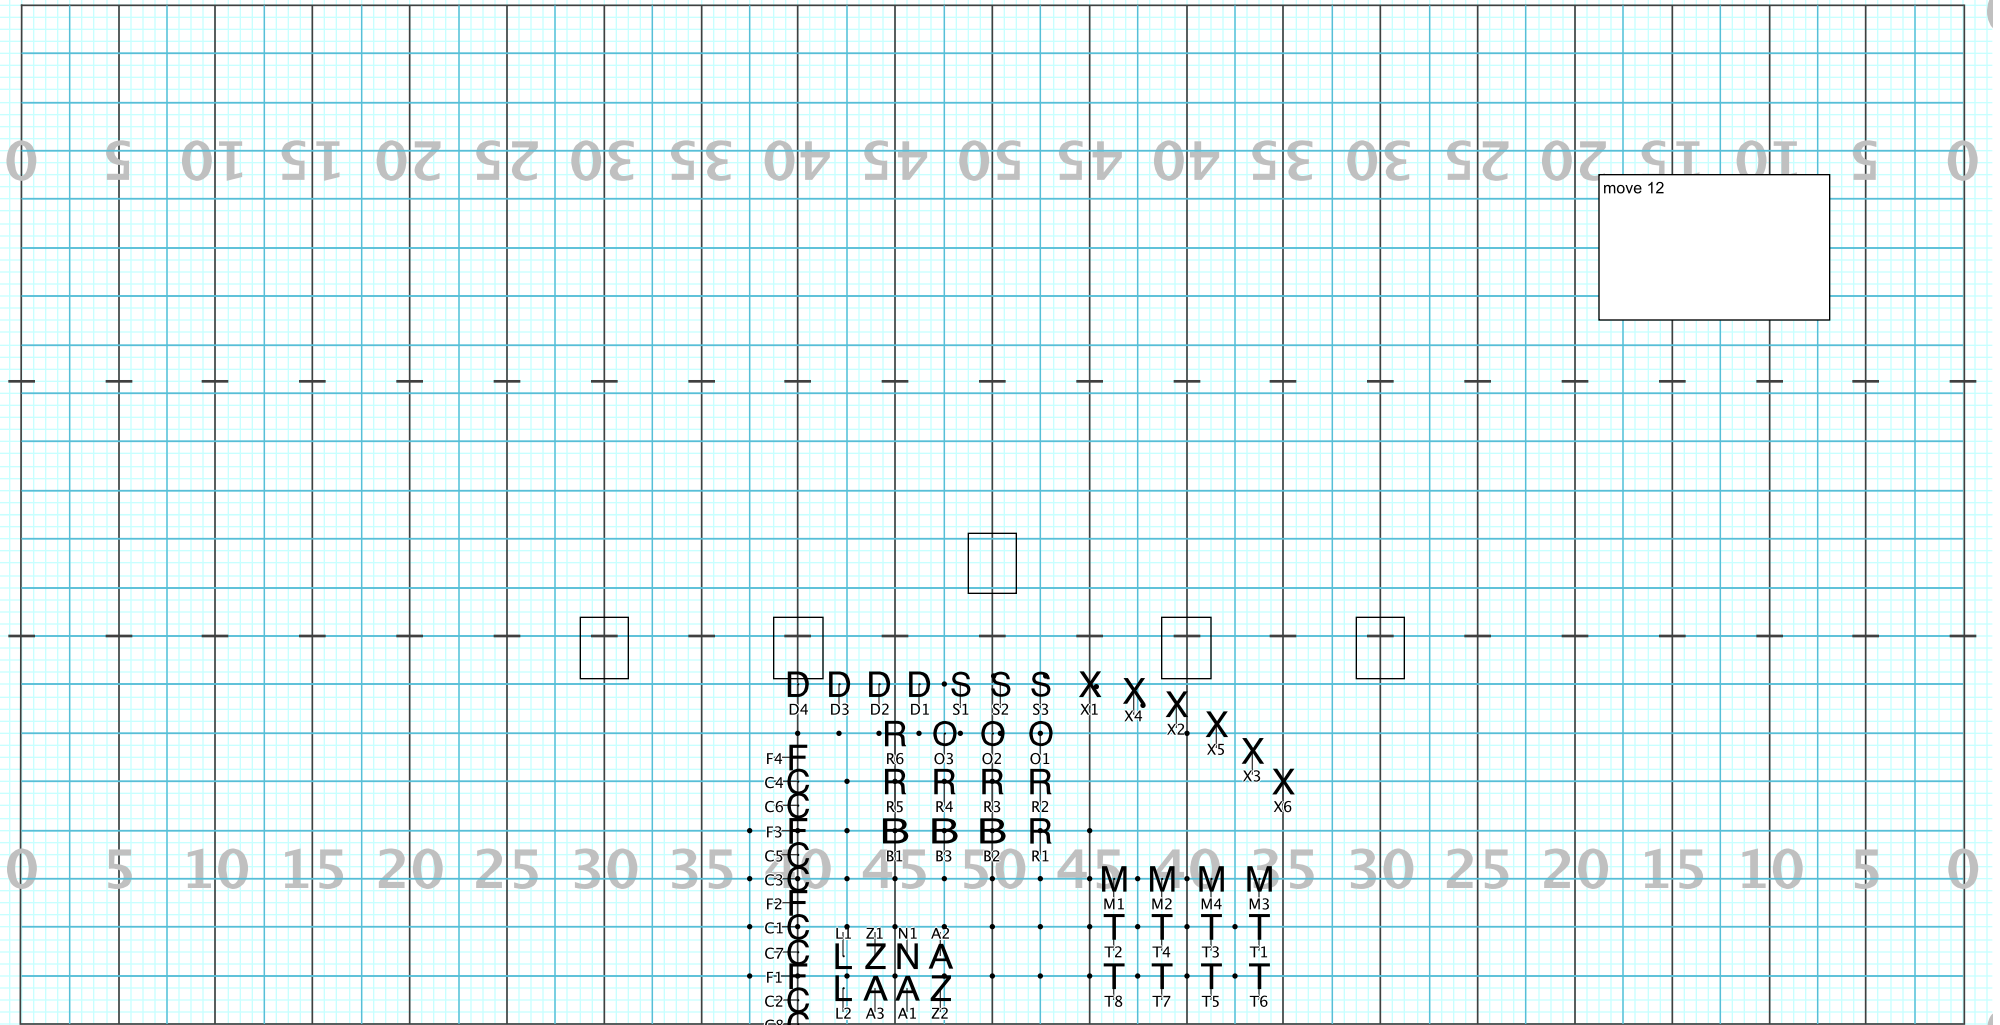

# Benbrook part 3

Director Viewpoint

Set #36 Counts: 12 Measures: