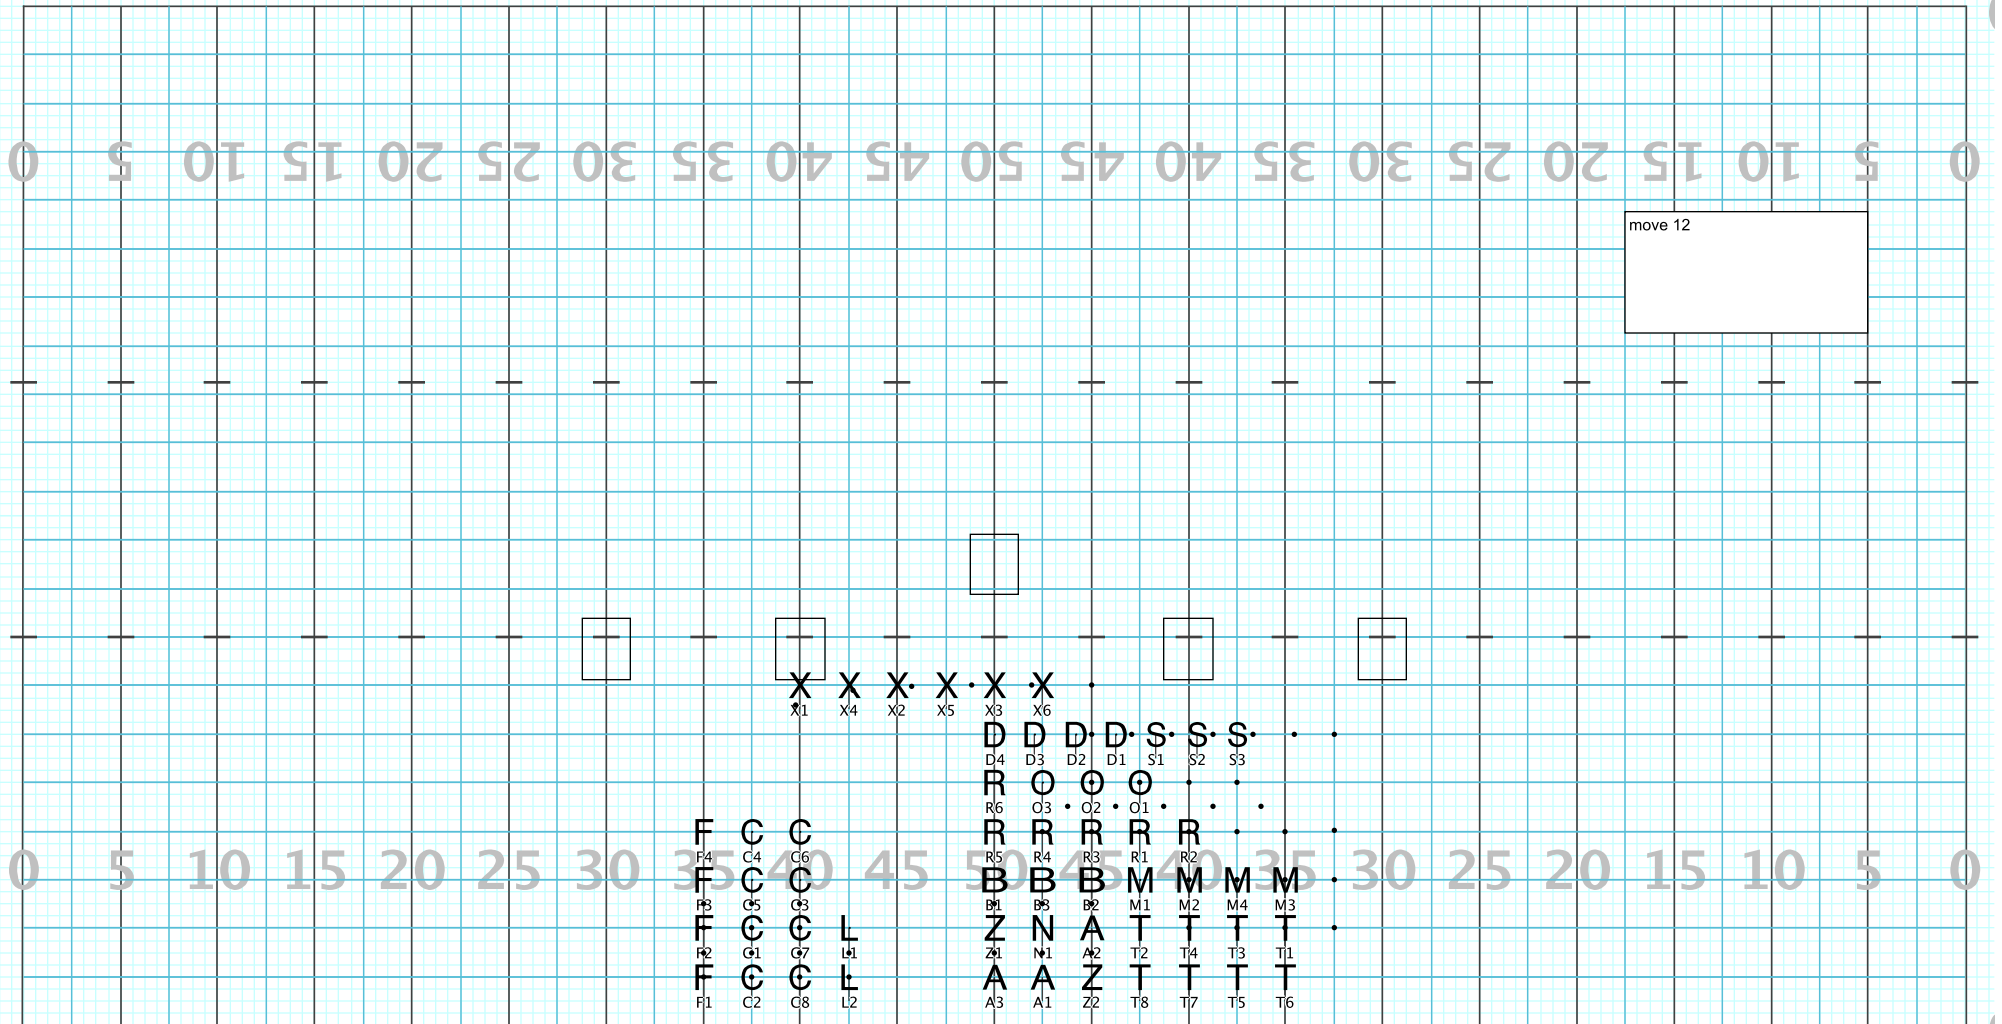

# Benbrook part 3

Director Viewpoint

Set #32 Counts: 12 Measures: