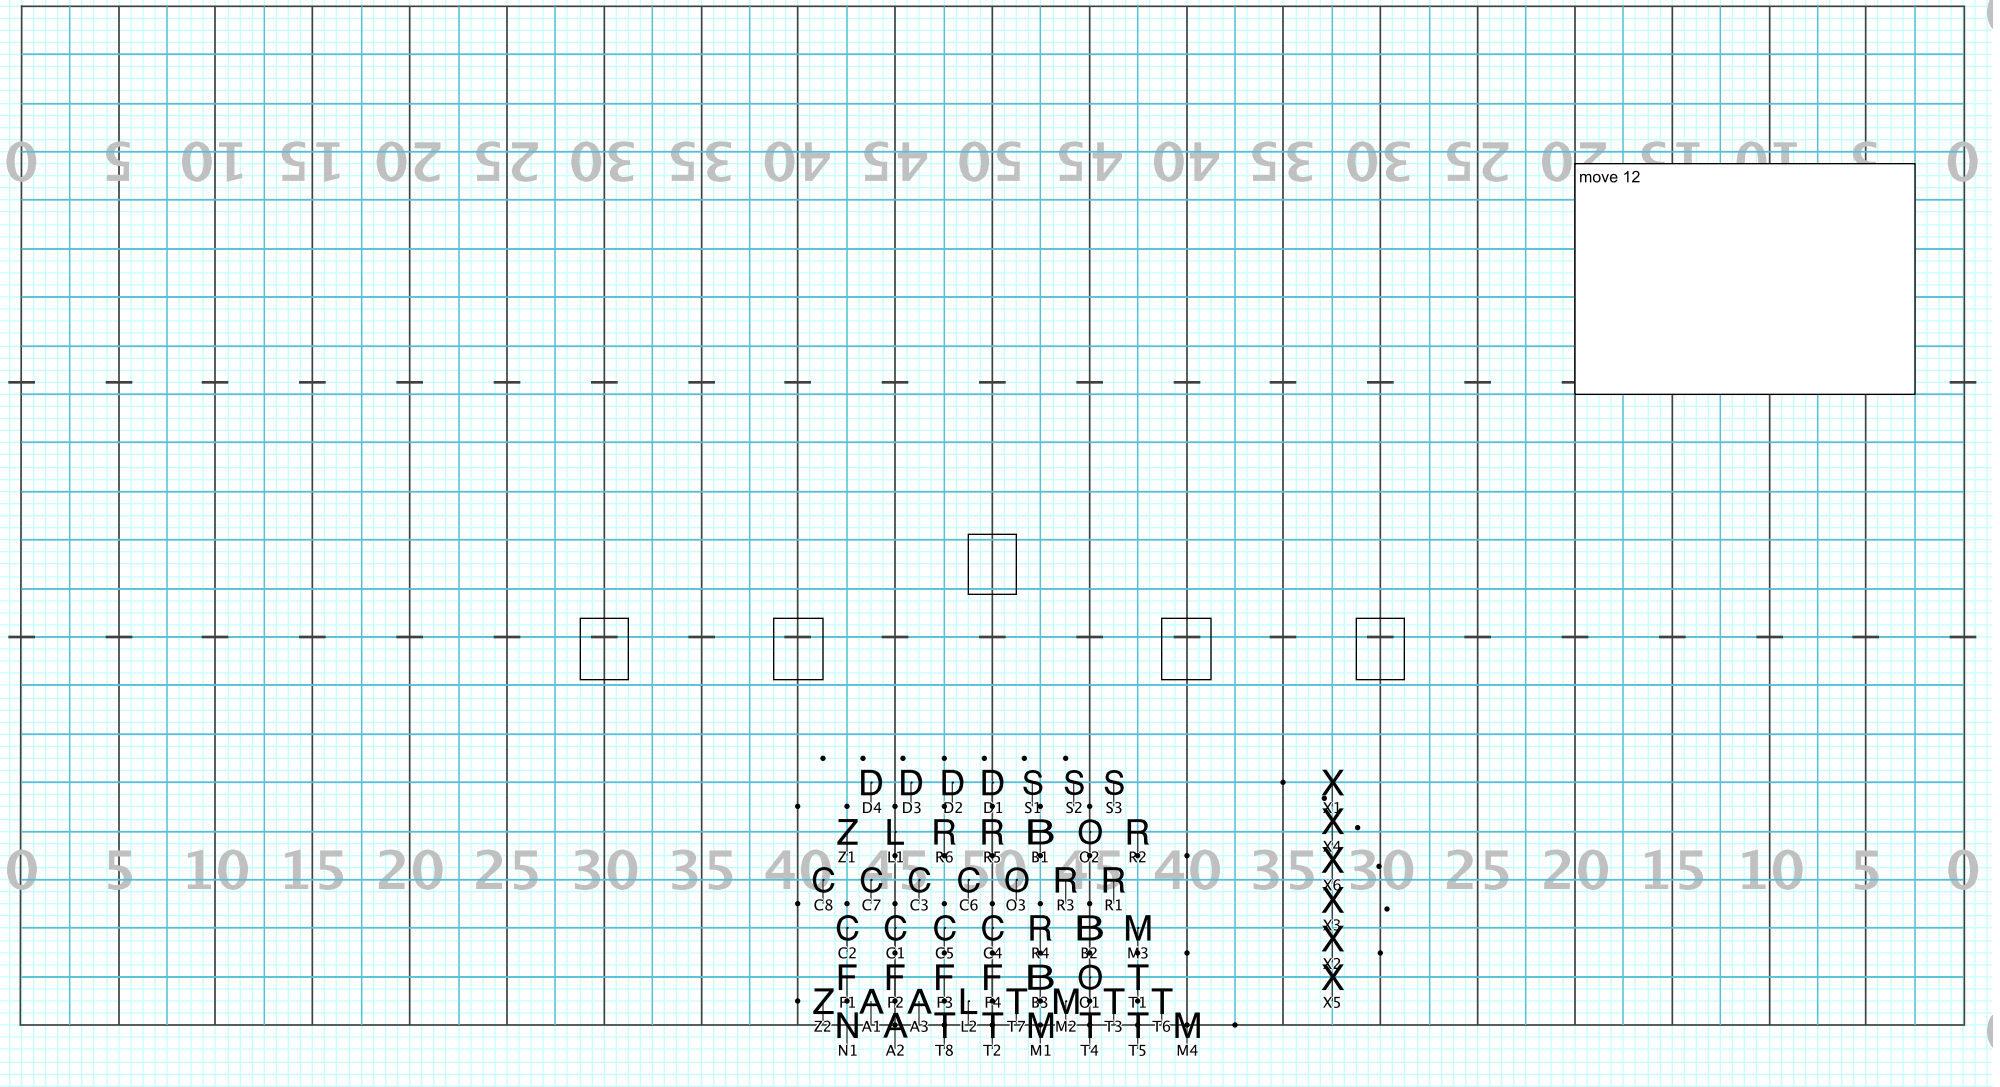

# Benbrook part 3

Director Viewpoint

Set #48 Counts: 12 Measures:

# Benbrook part 3

Licensed to: Jordan English  
Created on Pyware 3D.

Director Viewpoint

Set #49 Counts: 12 Measures:

# Benbrook part 3

Set #50 Counts: 12 Measures:

Director Viewpoint