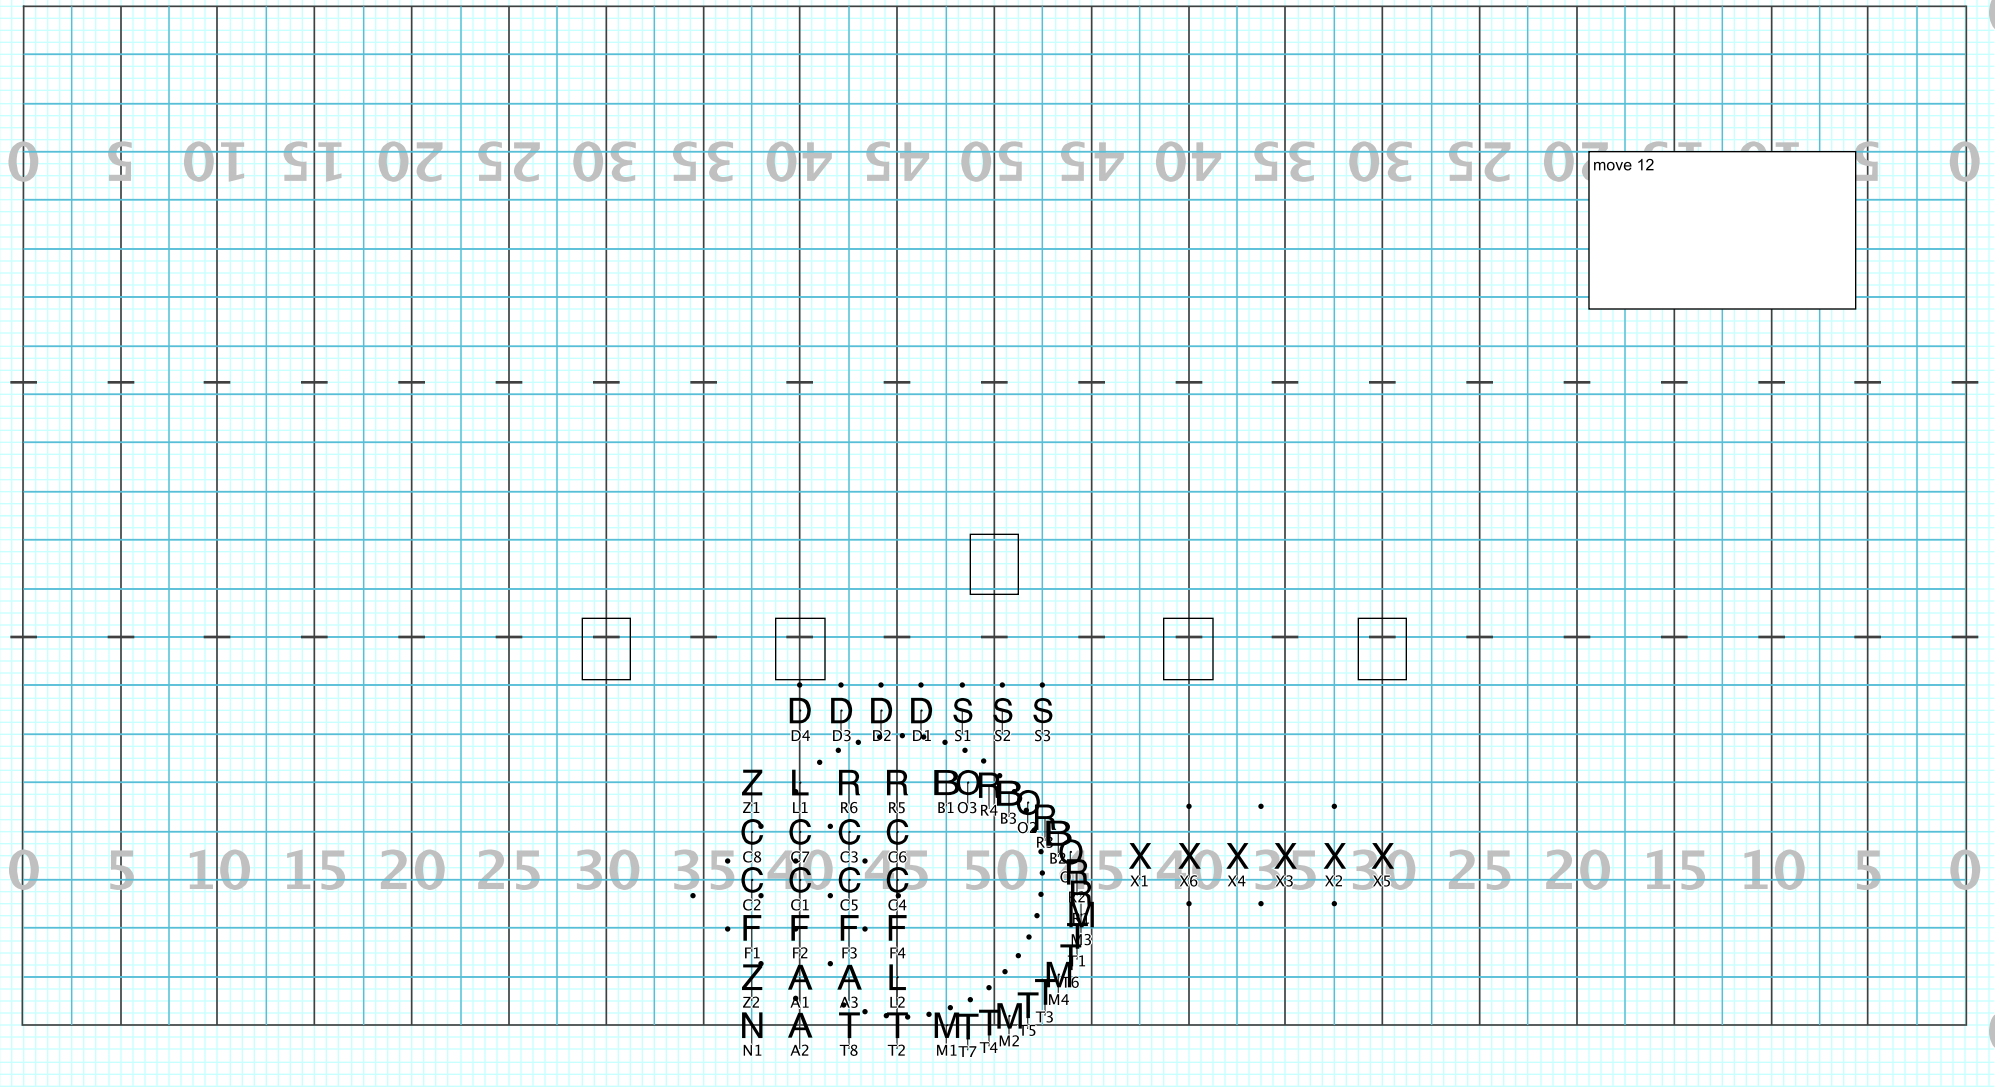

# Benbrook part 3

Licensed to: Jordan English  
Created on Pyware 3D.

Director Viewpoint

Set #42 Counts: 12 Measures:

# Benbrook part 3

Licensed to: Jordan English  
Created on Pyware 3D.

Director Viewpoint

Set #43 Counts: 4 Measures:

# Benbrook part 3

Licensed to: Jordan English  
Created on Pyware 3D.

Set #44 Counts: 12 Measures:

Director Viewpoint